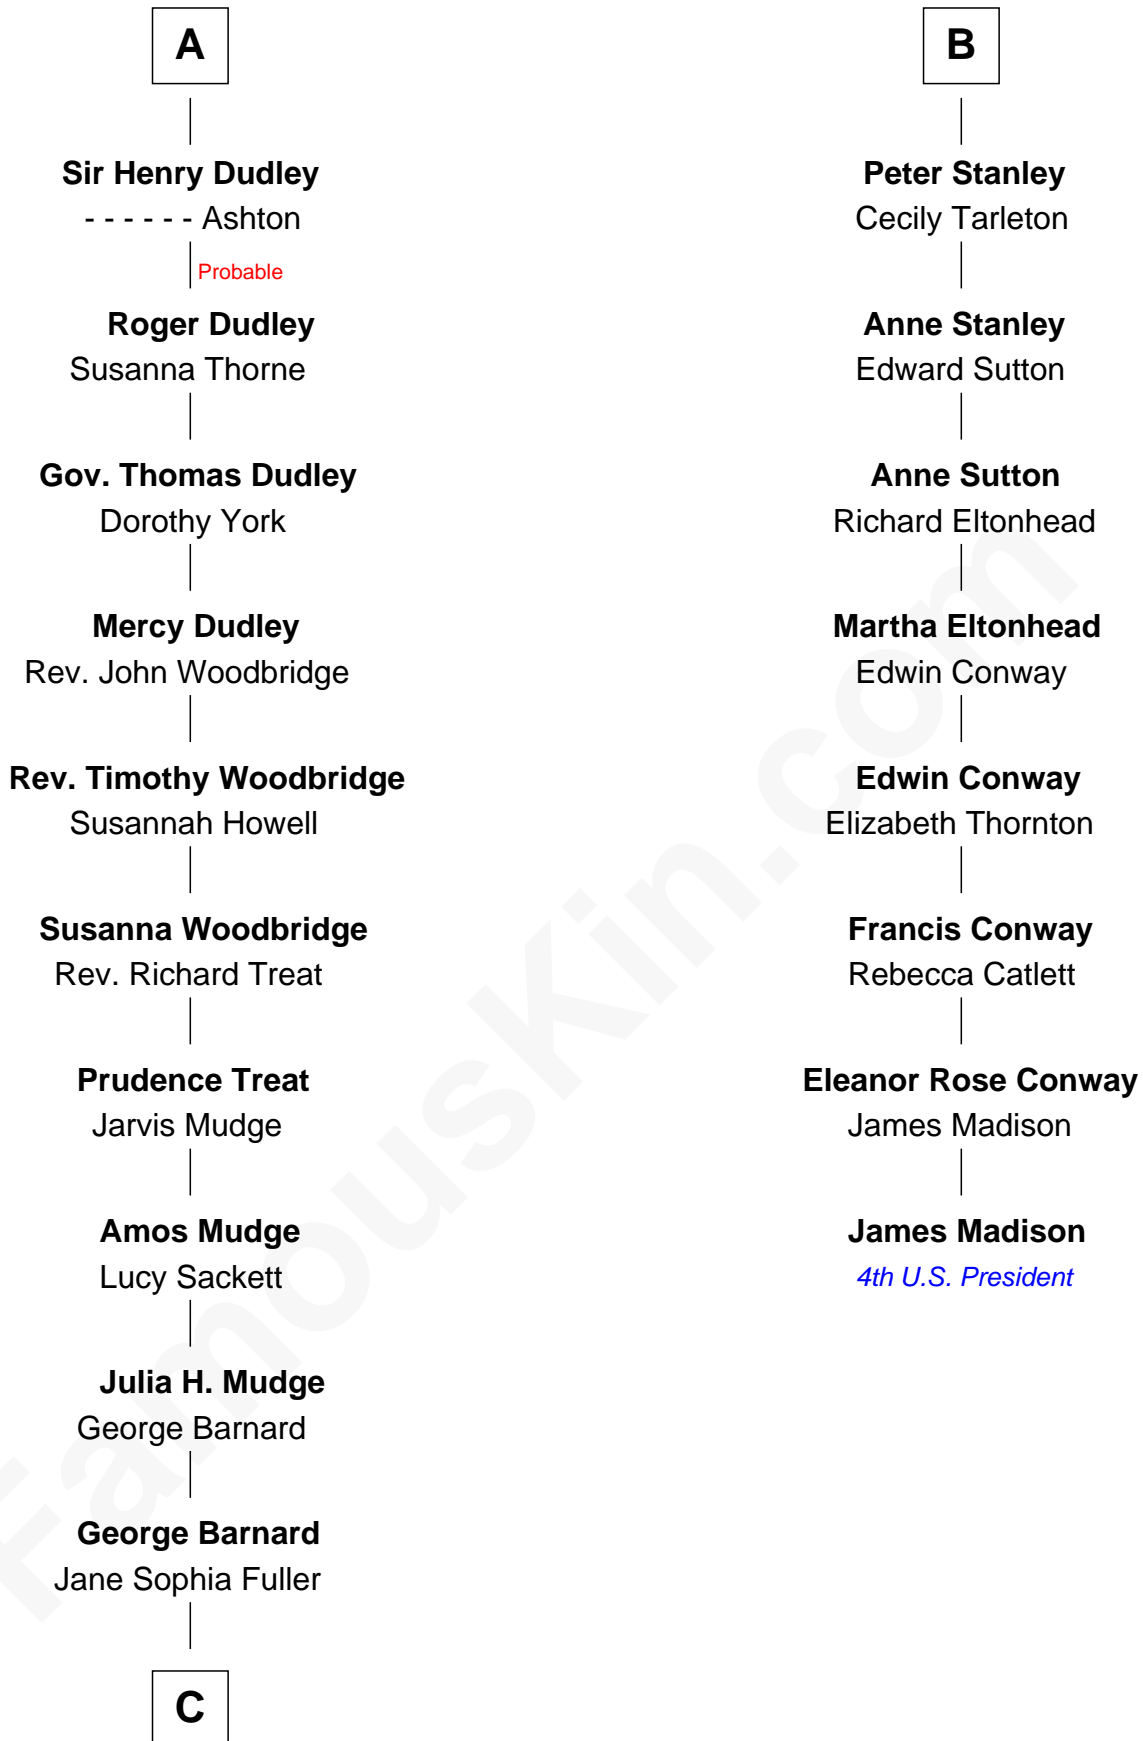

# FamousKin.com Relationship Chart of

**Dick Clark**

*Radio and TV Host*

14th cousin 5 times removed of

**James Madison**

*4th U.S. President*

**Sir Robert de Holland**

Maude la Zouche

**C**

**Charles Fuller Barnard**

Anna May Aldridge

**Julia Fuller Barnard**

Richard Augustus Clark

**Dick Clark**

*Radio and TV Host*

FamousKin.com