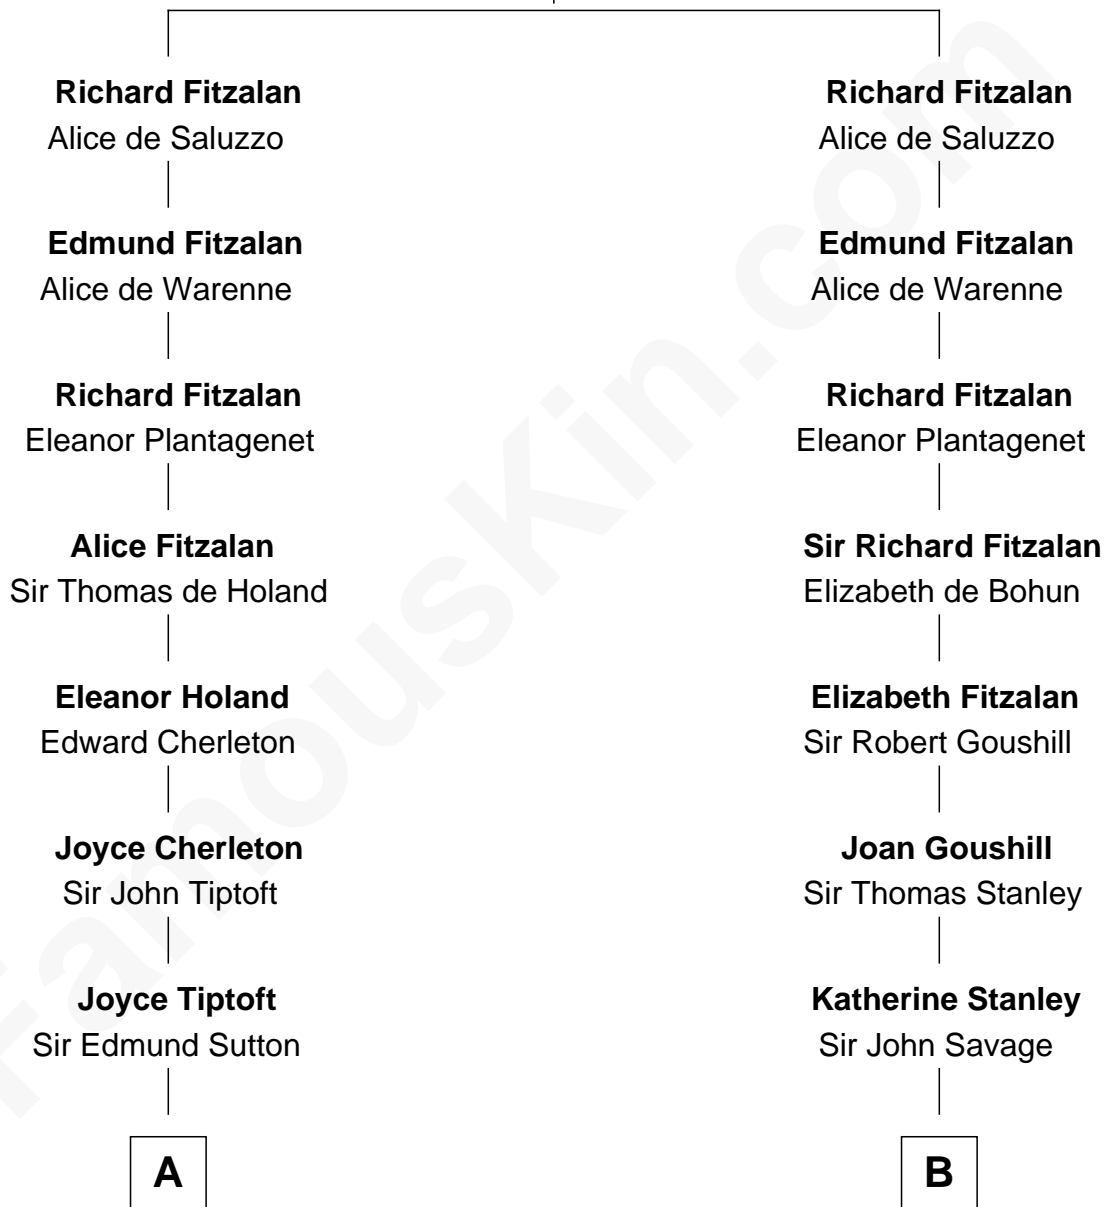

FamousKin.com Relationship Chart of

Dick Clark

Radio and TV Host

16th cousin 5 times removed of

James Madison

4th U.S. President

John Fitzalan
Isabel de Mortimer

C

—
Julia H. Mudge

George Barnard

—
George Barnard

Jane Sophia Fuller

—
Charles Fuller Barnard

Anna May Aldridge

—
Julia Fuller Barnard

Richard Augustus Clark