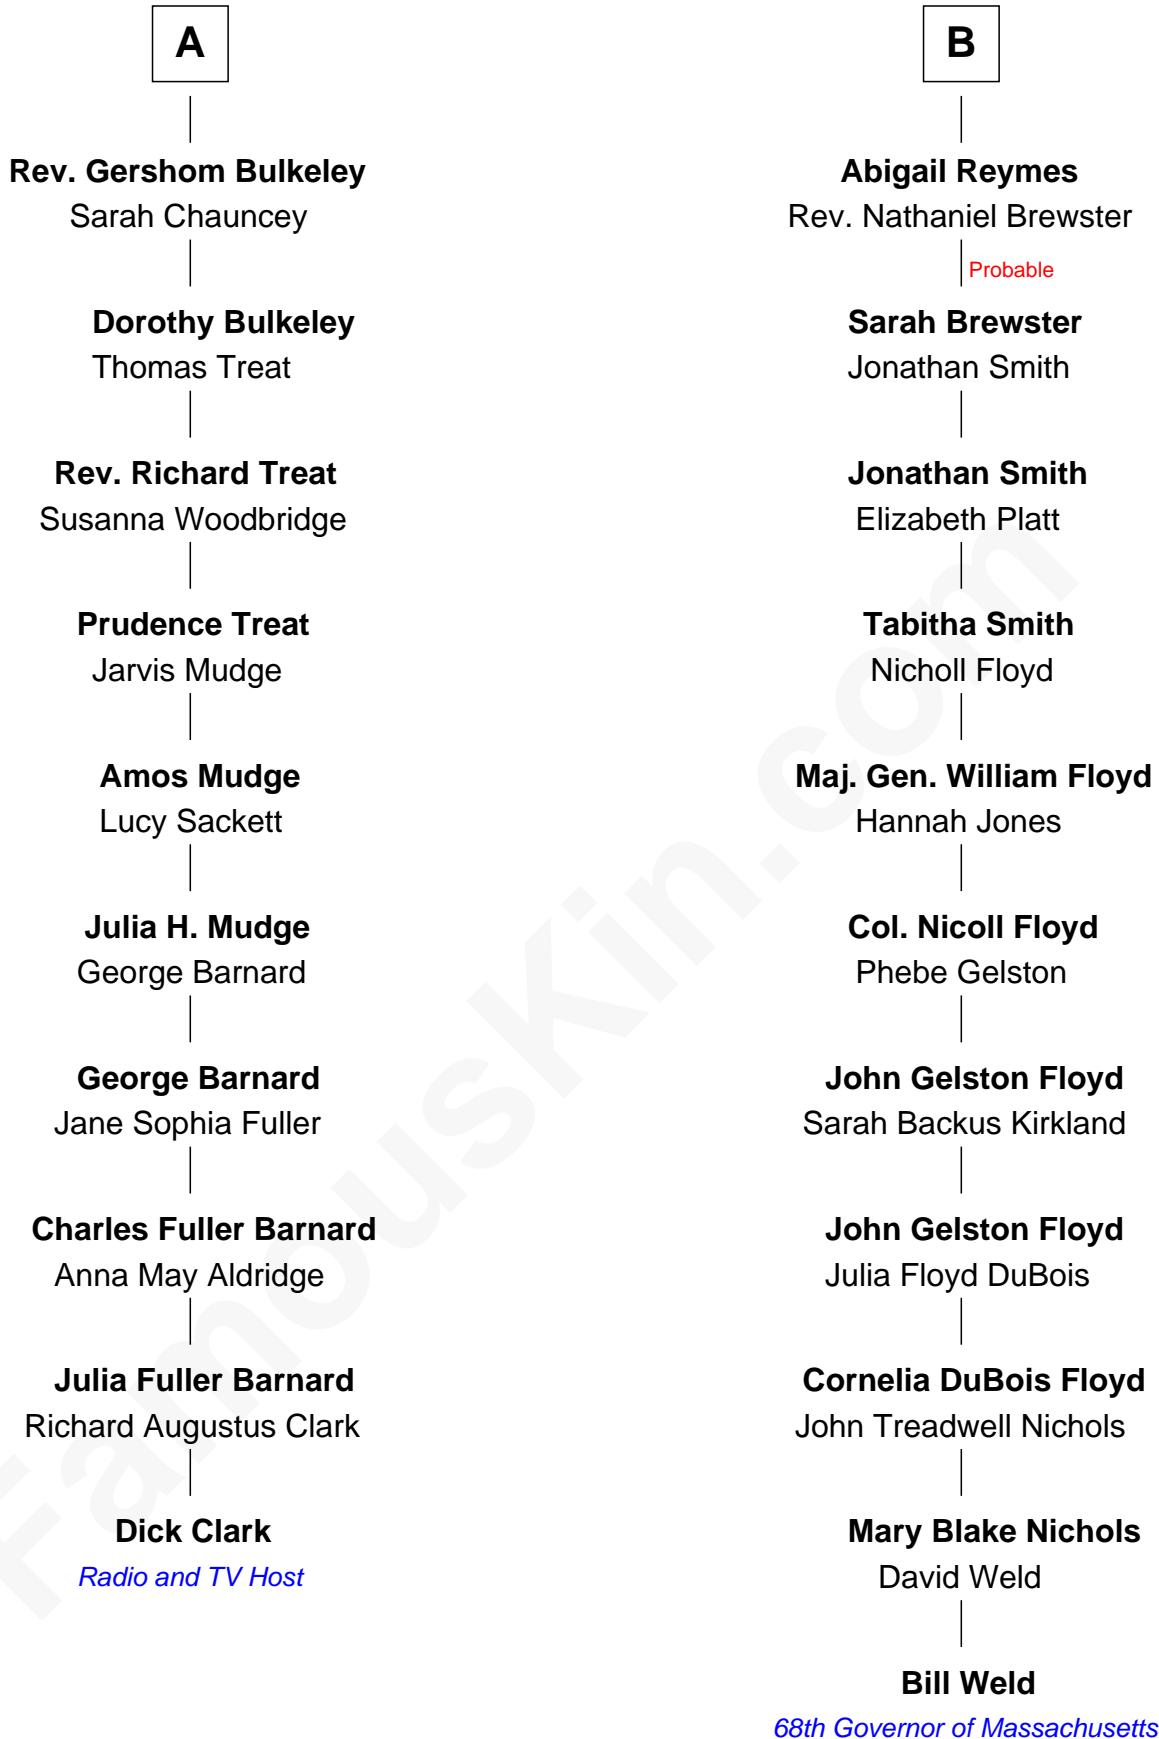

FamousKin.com Relationship Chart of

Dick Clark

Radio and TV Host

16th cousin 1 time removed of

Bill Weld

68th Governor of Massachusetts

James Butler
Joan Beauchamp

Dick Clark photo by [Alan Light](#) (CC BY 2.0)

Bill Weld photo by [Marc Nozell](#) (CC BY-SA 2.0)