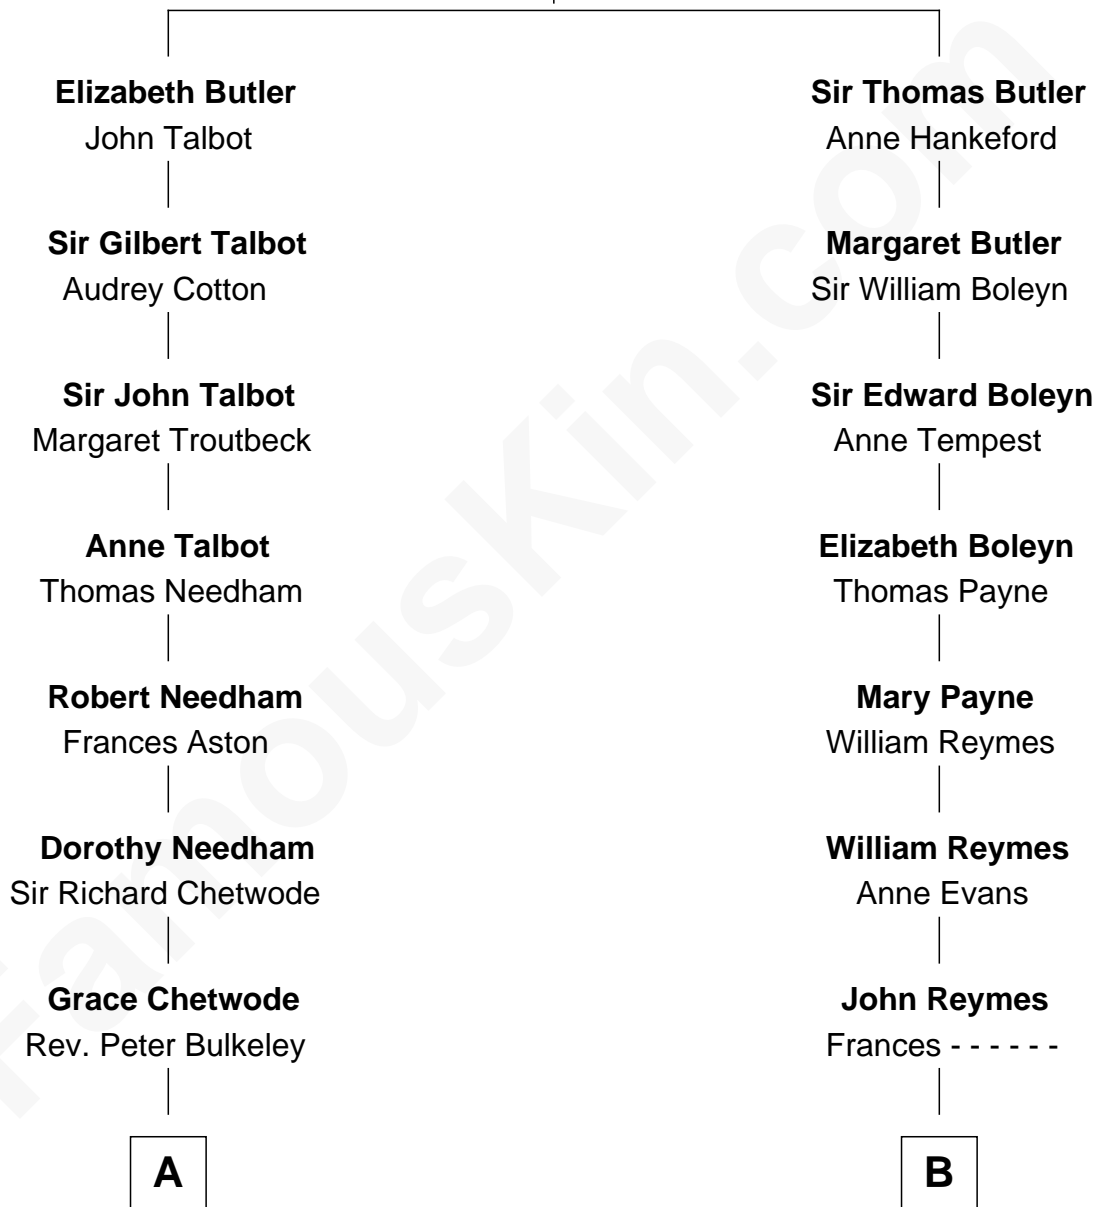

FamousKin.com Relationship Chart of

Dick Clark

Radio and TV Host

16th cousin 1 time removed of

Bill Weld

68th Governor of Massachusetts

James Butler
Joan Beauchamp

Dick Clark photo by [Alan Light](#) (CC BY 2.0)

Bill Weld photo by [Marc Nozell](#) (CC BY-SA 2.0)