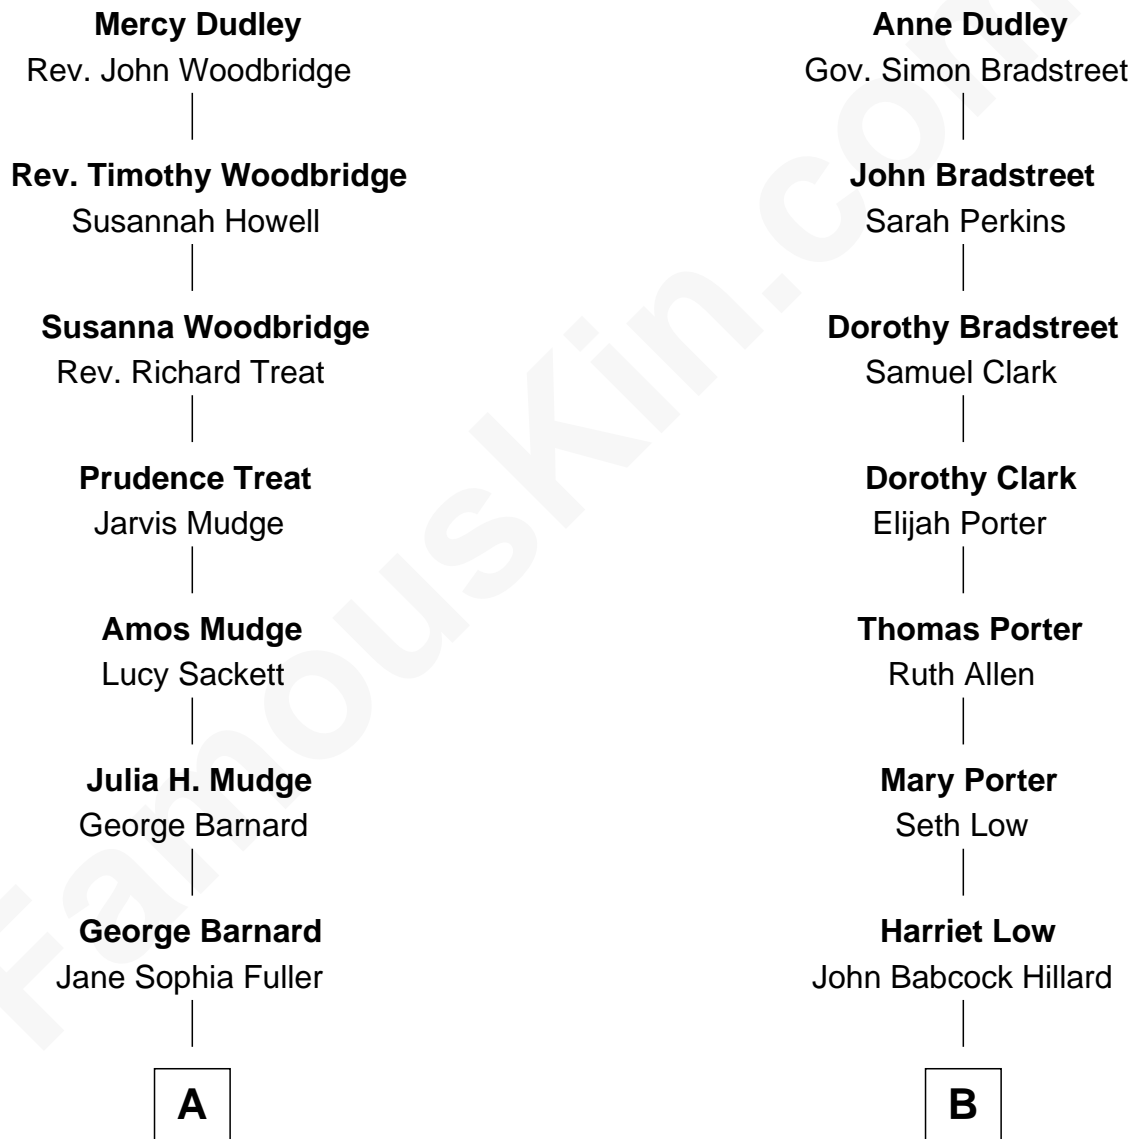

FamousKin.com Relationship Chart of

Dick Clark

Radio and TV Host

9th cousin 1 time removed of

Bill Weld

68th Governor of Massachusetts

Gov. Thomas Dudley

Dorothy York

A

Charles Fuller Barnard

Anna May Aldridge

Julia Fuller Barnard

Richard Augustus Clark

Dick Clark

Radio and TV Host

B