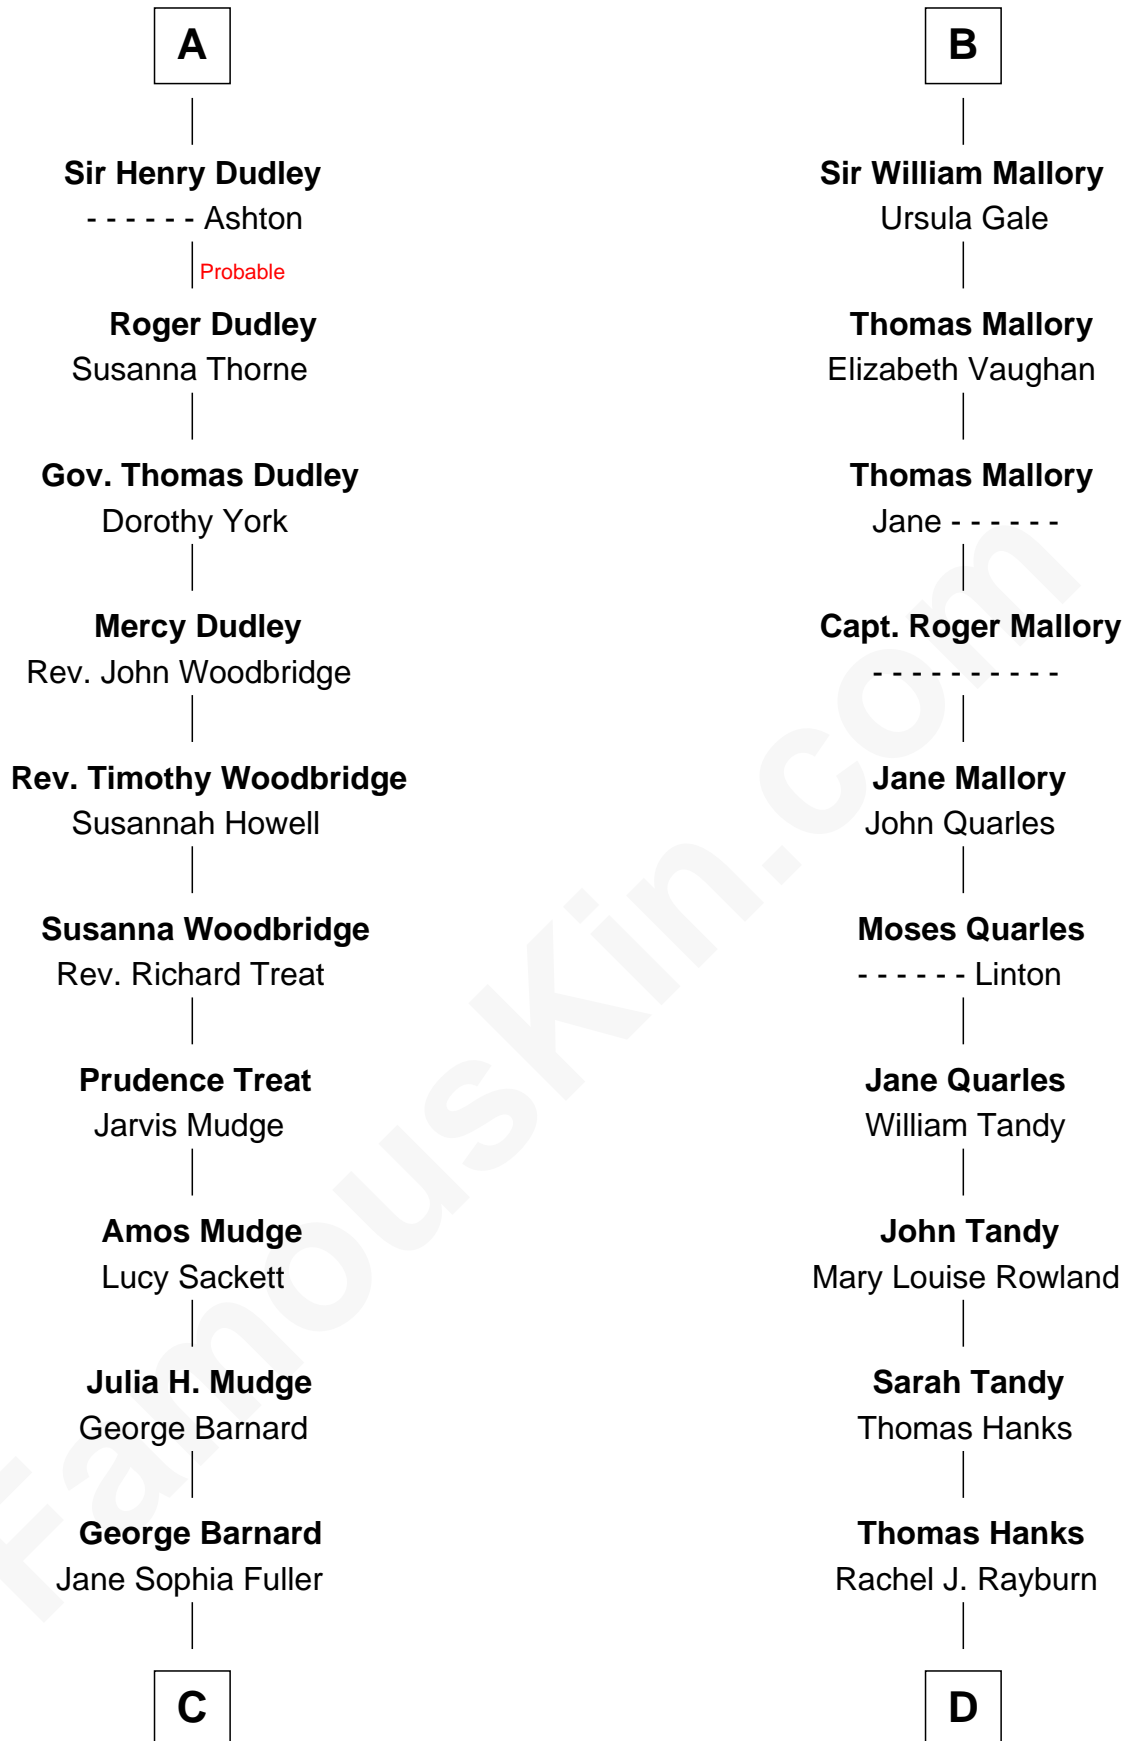

FamousKin.com Relationship Chart of

Dick Clark

Radio and TV Host

19th cousin 1 time removed of

Tom Hanks

Movie Actor

Edmund Fitzalan

Alice de Warenne

C

Charles Fuller Barnard

Anna May Aldridge

Julia Fuller Barnard

Richard Augustus Clark

Dick Clark

Radio and TV Host

D