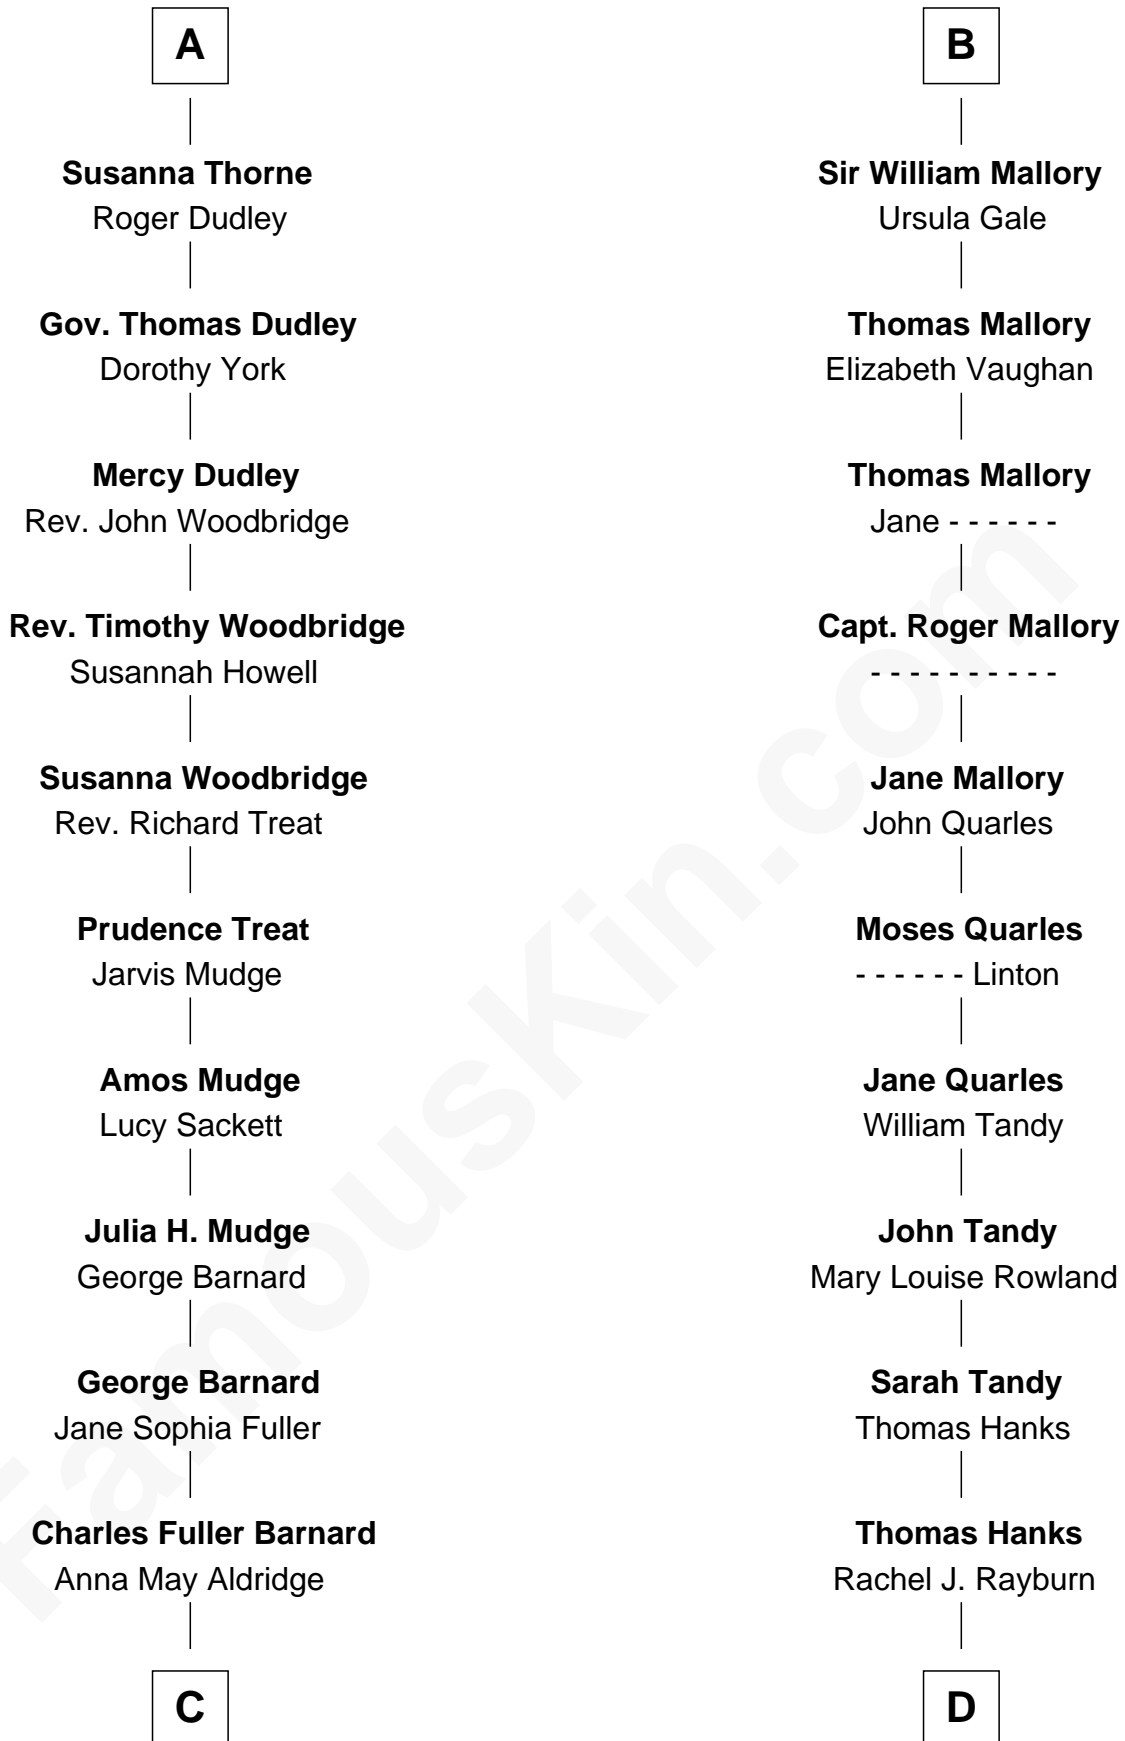

FamousKin.com Relationship Chart of

Dick Clark

Radio and TV Host

18th cousin 2 times removed of

Tom Hanks

Movie Actor

Sir John Grey

Avice Marmion

C

Julia Fuller Barnard
Richard Augustus Clark

Dick Clark
Radio and TV Host

D

Daniel Boone Hanks
Mary Catherine Mefford

Ernest Buel Hanks
Gladys Hilda Ball

Amos Mefford Hanks
Janet Marylyn Frager

Tom Hanks
Movie Actor