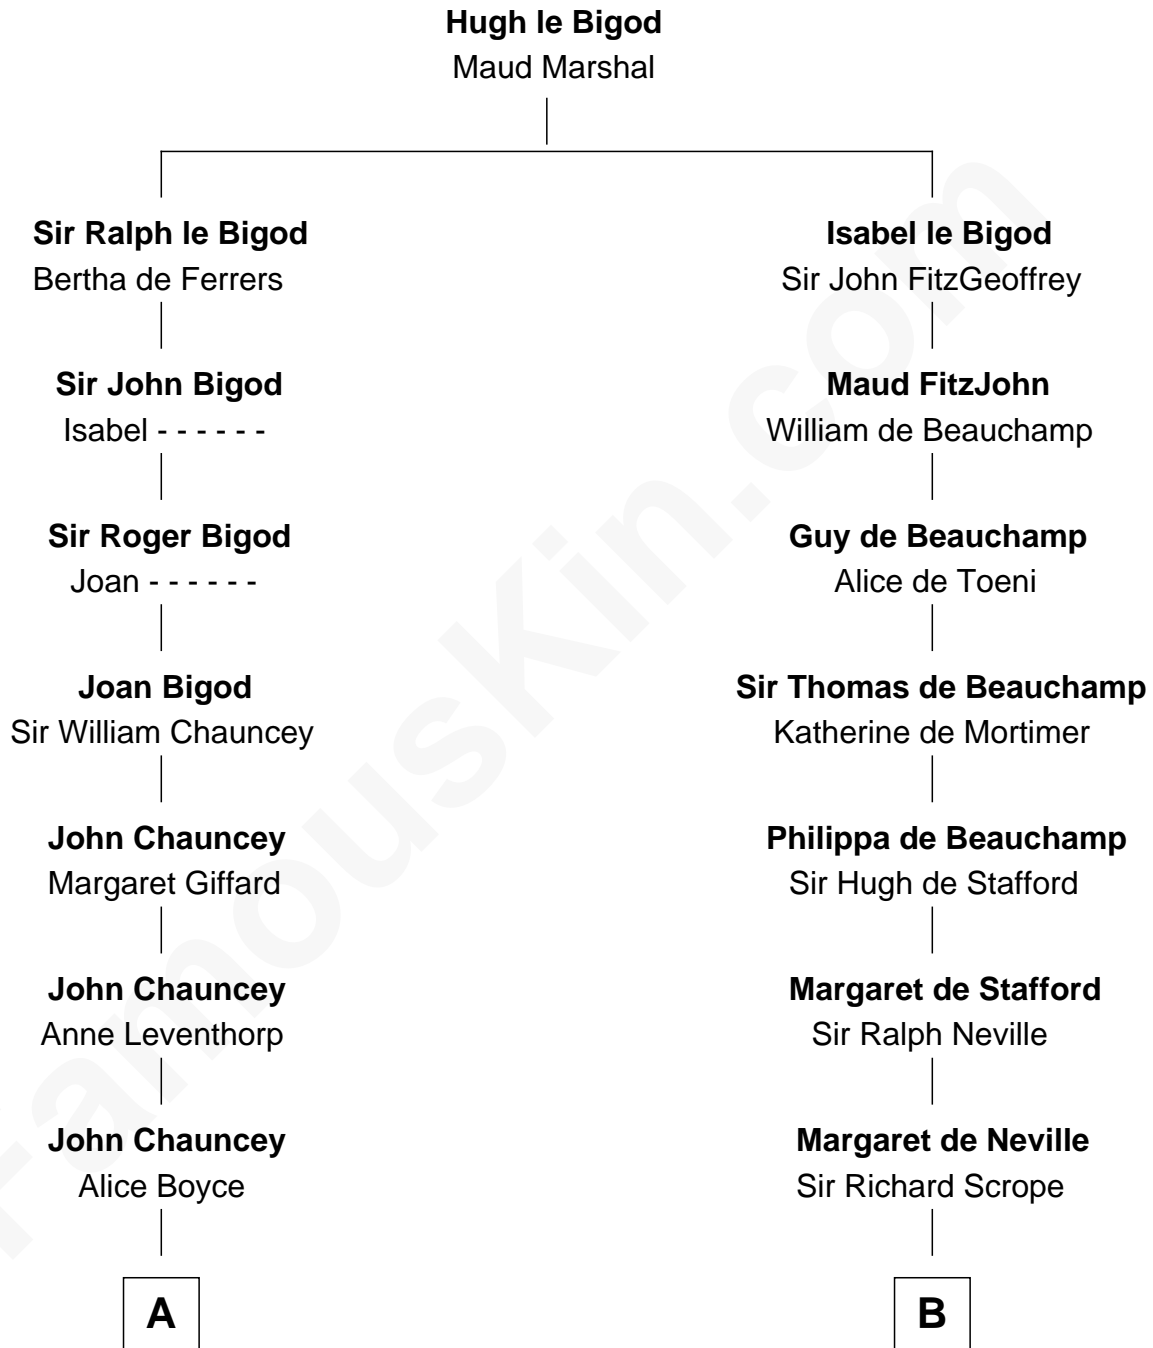

FamousKin.com Relationship Chart of

Dick Clark

Radio and TV Host

20th cousin of

Helen Keller

Author and Activist

C

George Barnard
Jane Sophia Fuller

Charles Fuller Barnard
Anna May Aldridge

Julia Fuller Barnard
Richard Augustus Clark

Dick Clark
Radio and TV Host

D

Col. Alexander Spotswood Moore
Elizabeth Aylett

Mary Fairfax Moore
David Keller

Arthur Henley Keller
Kate Adams

Helen Keller
Author and Activist