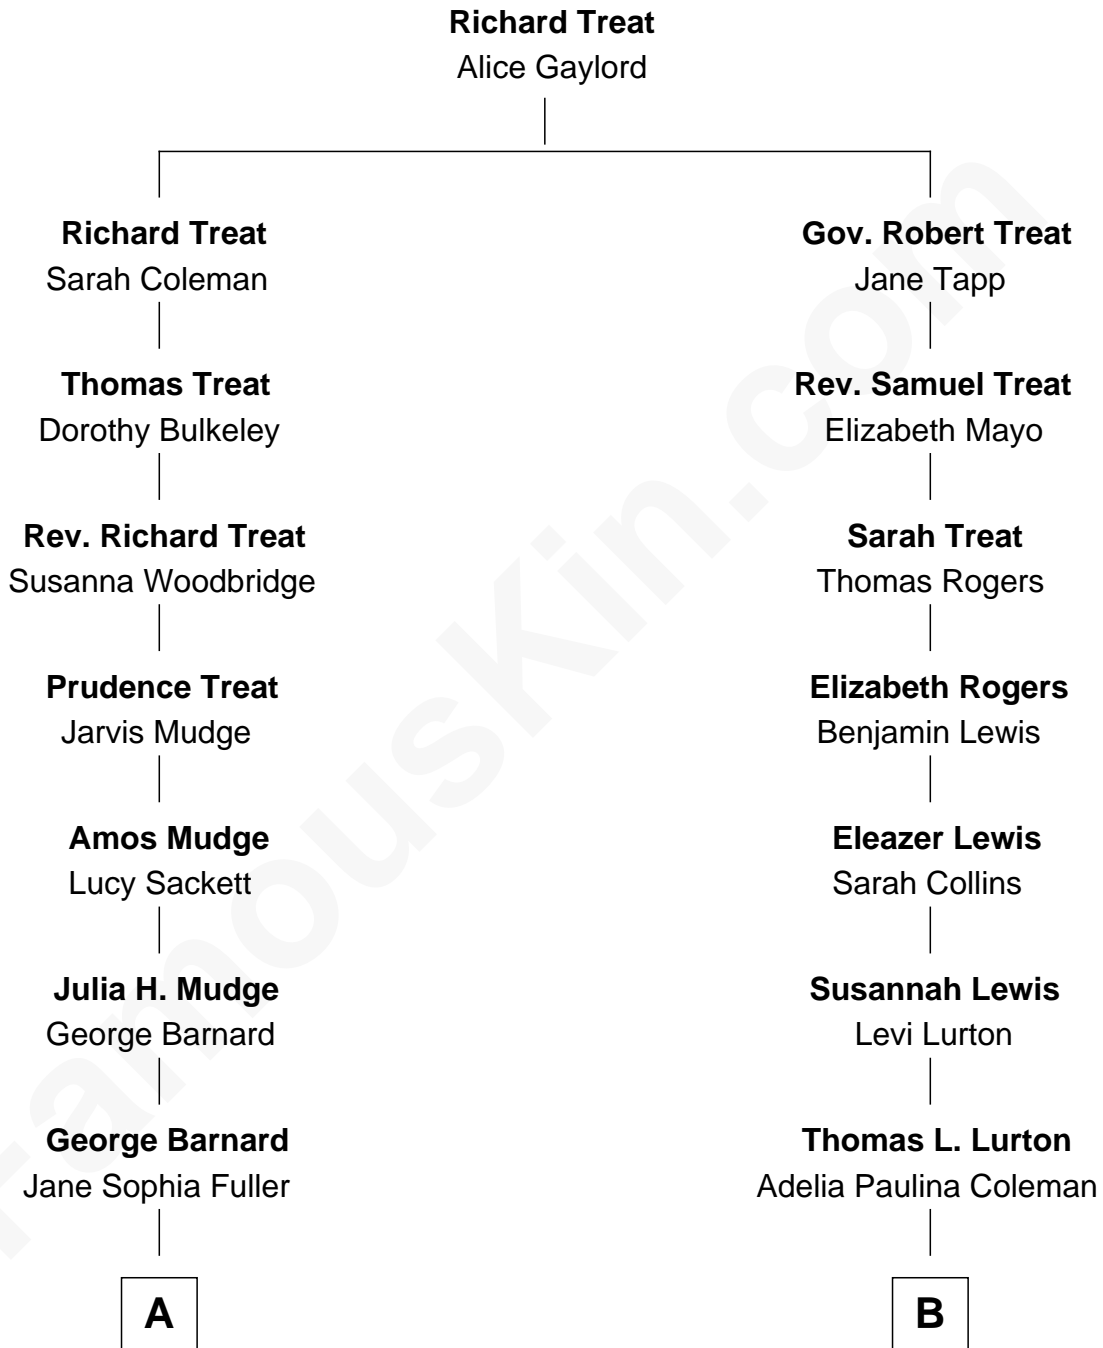

FamousKin.com Relationship Chart of

Dick Clark

Radio and TV Host

9th cousin 1 time removed of

Brewster Kahle

Founder, Internet Archive

A

Charles Fuller Barnard

Anna May Aldridge

Julia Fuller Barnard

Richard Augustus Clark

Dick Clark

Radio and TV Host

B

Freeman Ellsworth Lurton

Alice Howe Babbitt