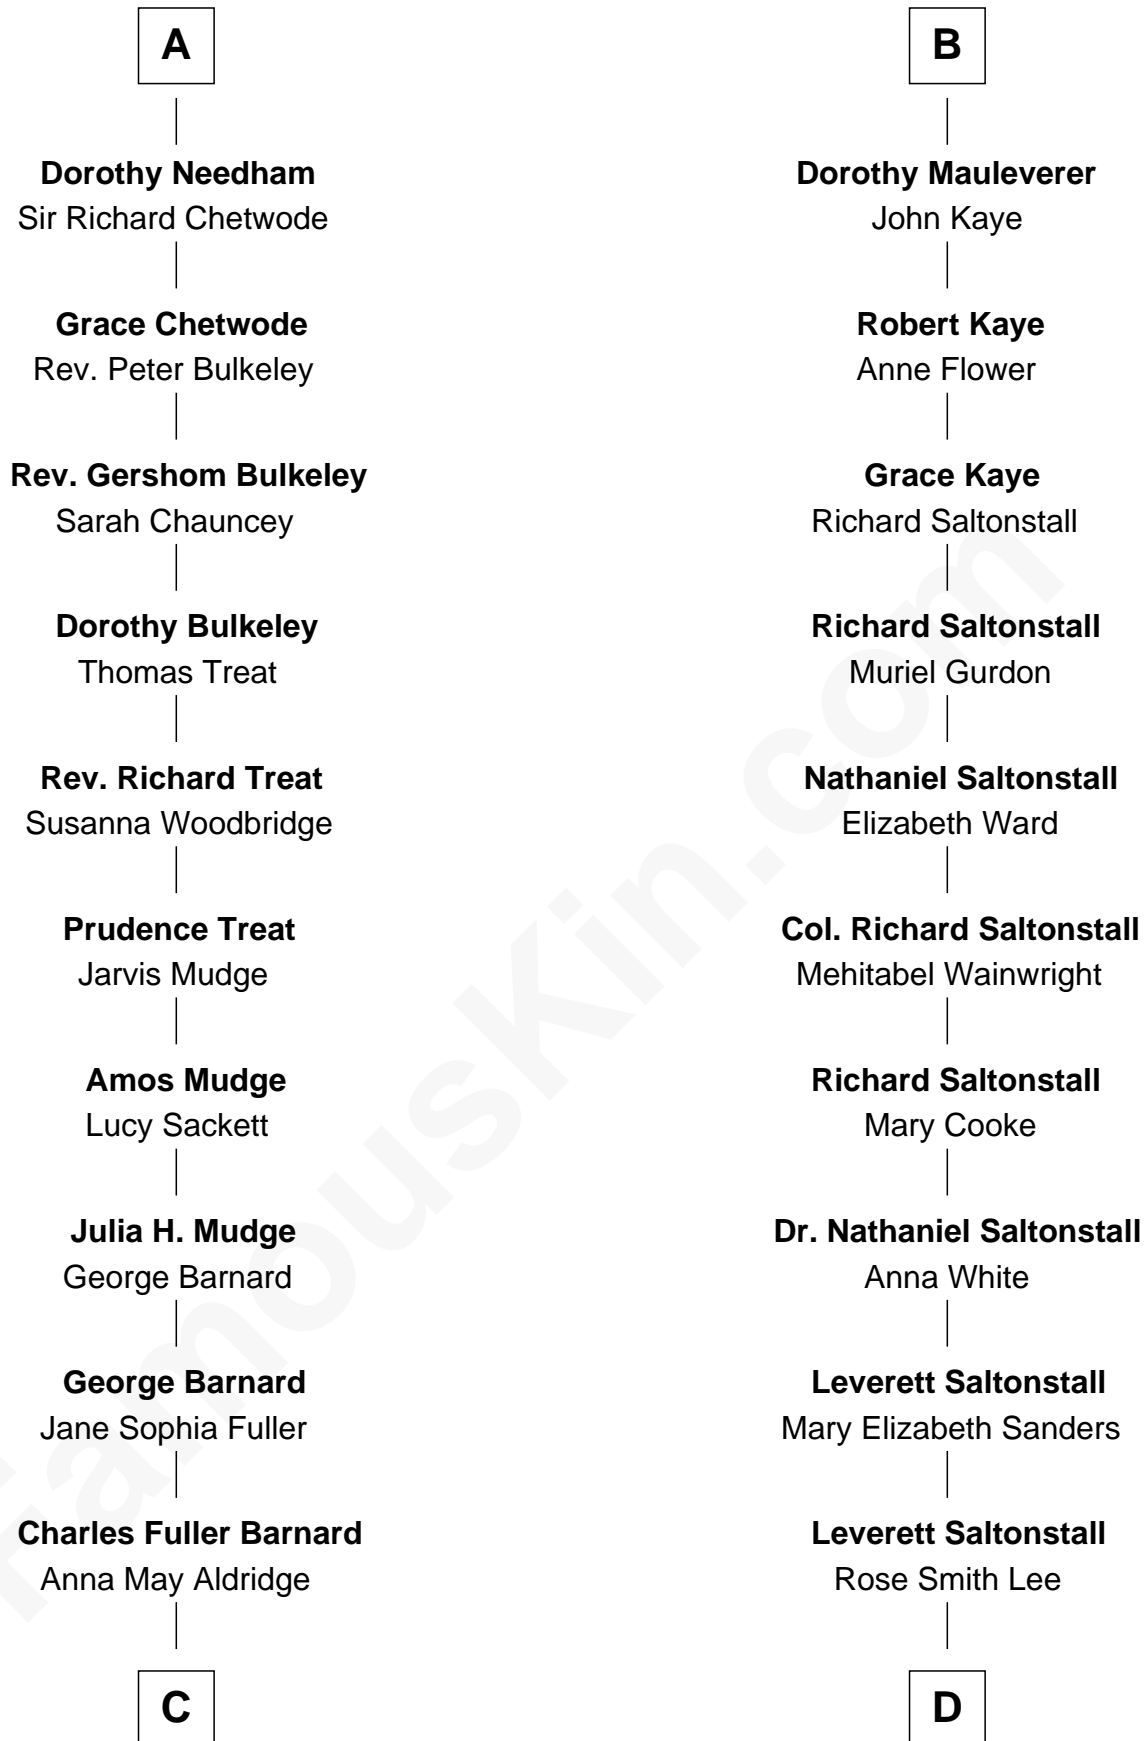

Sir William Beauchamp

Joan Fitzalan

Joan Beauchamp

James Butler

Elizabeth Butler

John Talbot

Sir Gilbert Talbot

Audrey Cotton

Sir John Talbot

Margaret Troutbeck

Anne Talbot

Thomas Needham

Robert Needham

Frances Aston

A

Maud de Beauchamp

Eleanor Conyers

Sir Ninian Markenfield

Dorothy Gascoigne

Alice Markenfield

Sir Robert Mauleverer

B

C

Julia Fuller Barnard
Richard Augustus Clark

Dick Clark
Radio and TV Host

D

Richard Middlecott Saltonstall
Eleanor Brooks

Leverett Saltonstall
55th Governor of Massachusetts

FamousKin.com