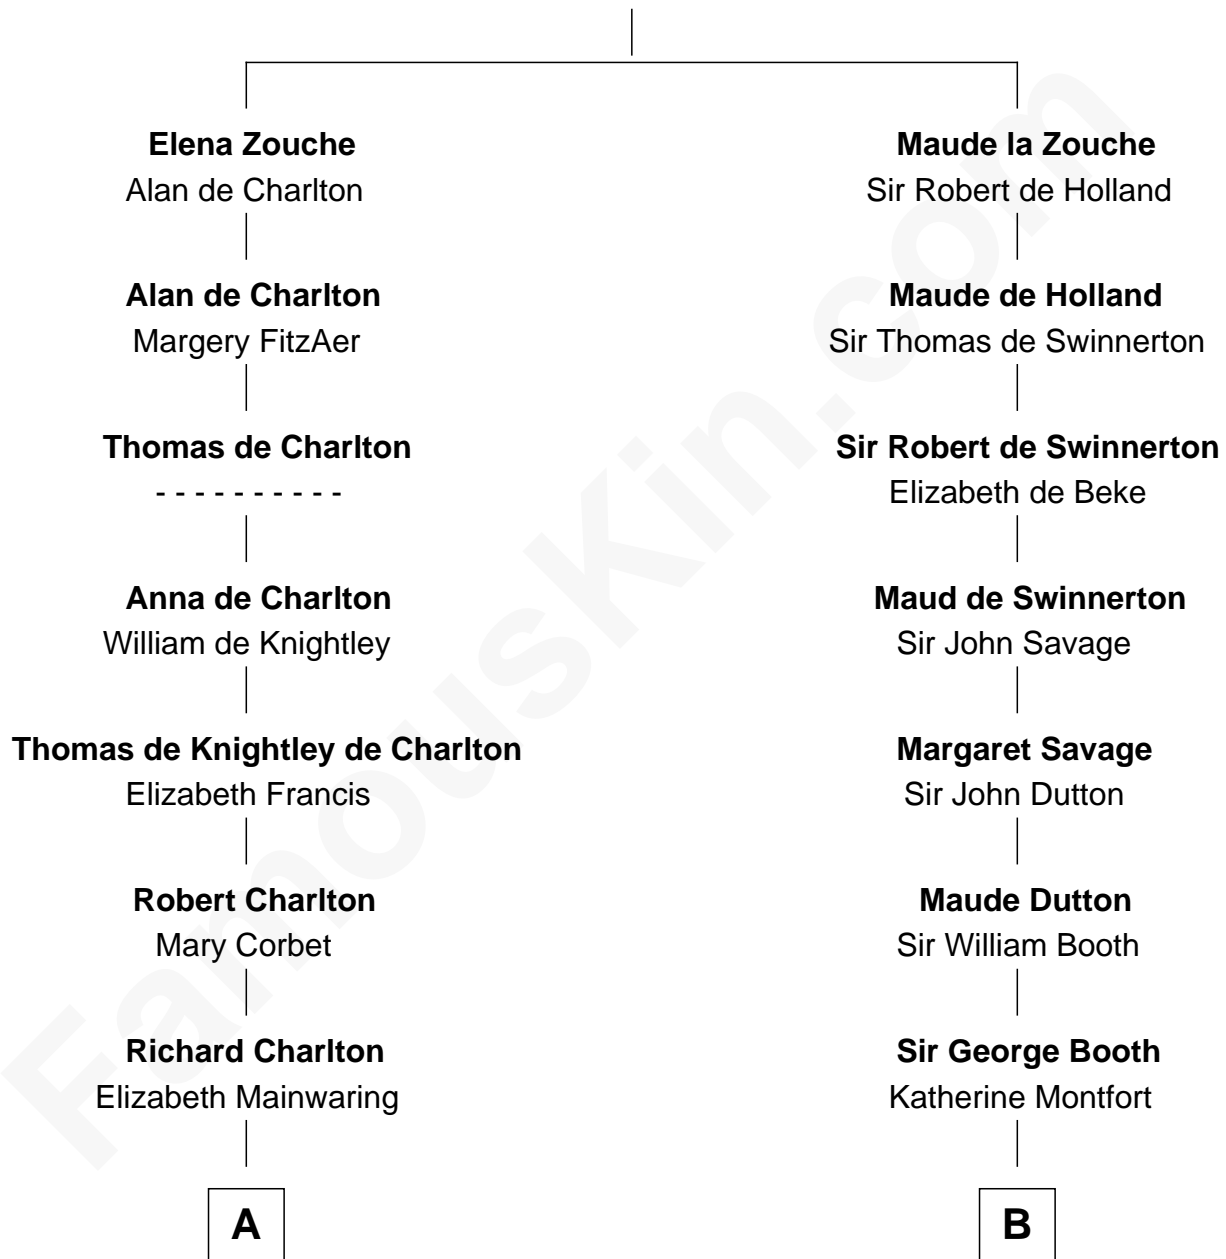

FamousKin.com Relationship Chart of

Dick Clark

Radio and TV Host

16th cousin 4 times removed of

Abraham Baldwin

Signer of the U.S. Constitution

Sir Alan la Zouche

Eleanor de Segrave

C

—
George Barnard
Jane Sophia Fuller

—
Charles Fuller Barnard
Anna May Aldridge

—
Julia Fuller Barnard
Richard Augustus Clark

—
Dick Clark
Radio and TV Host

FamousKin.com