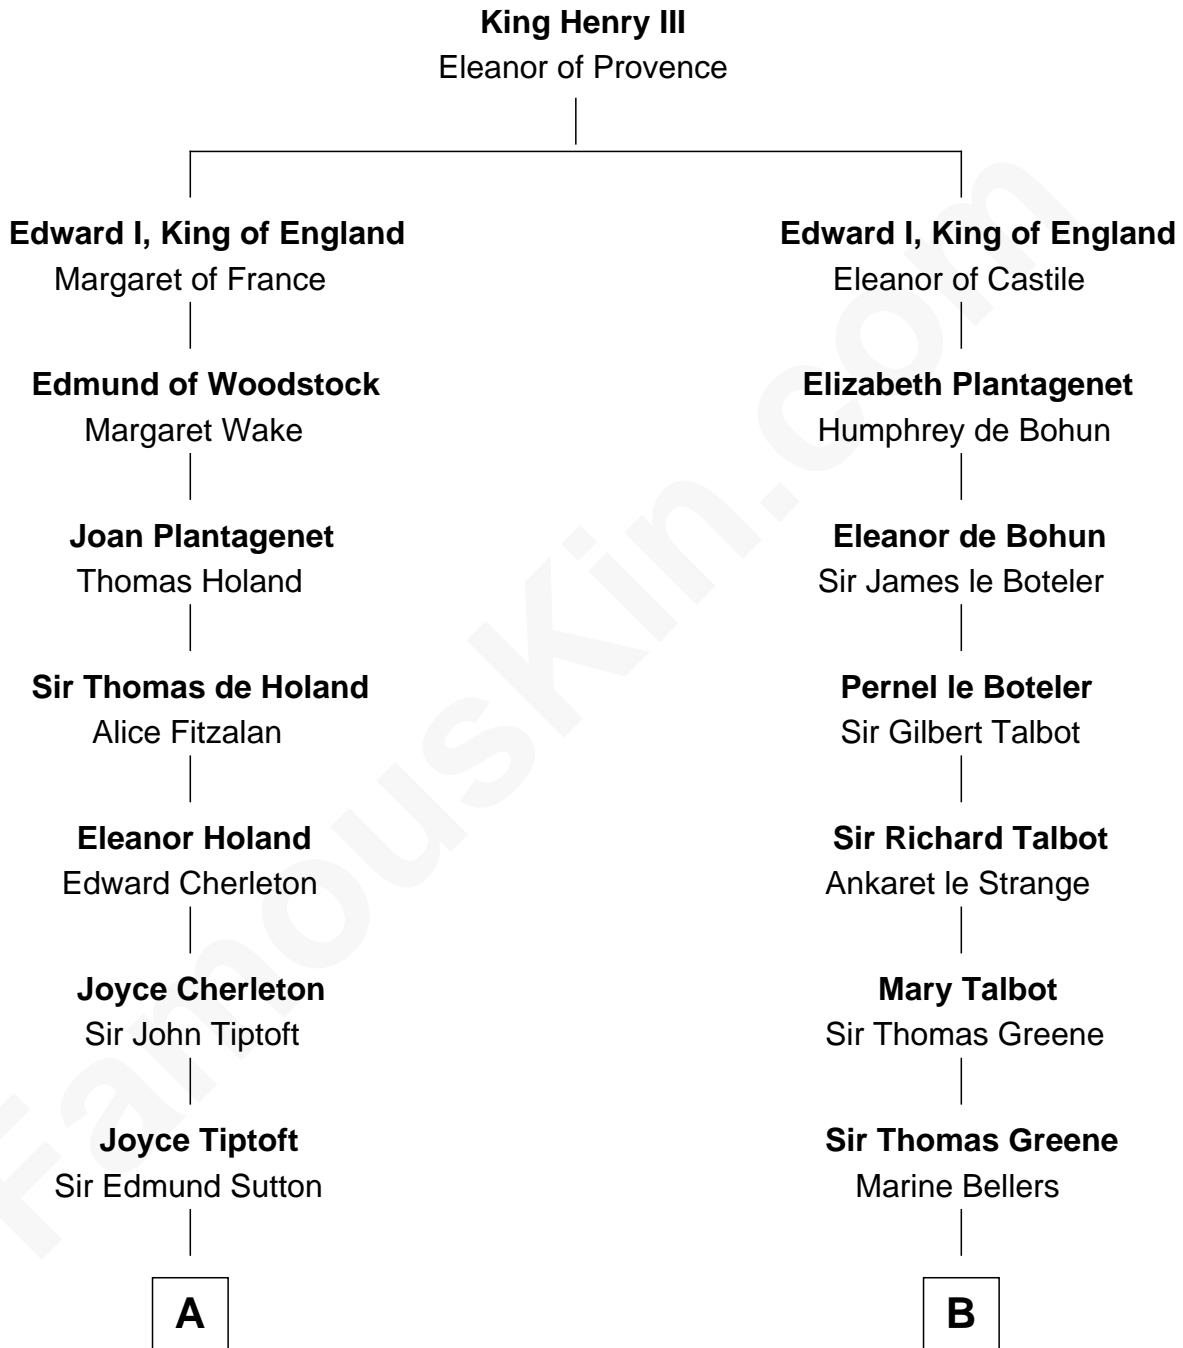

FamousKin.com Relationship Chart of

Dick Clark

Radio and TV Host

17th cousin 4 times removed of

Charles Carroll

Signer of the Declaration of Independence

C

—
Julia H. Mudge

George Barnard

—
George Barnard

Jane Sophia Fuller

—
Charles Fuller Barnard

Anna May Aldridge

—
Julia Fuller Barnard

Richard Augustus Clark

—
Dick Clark