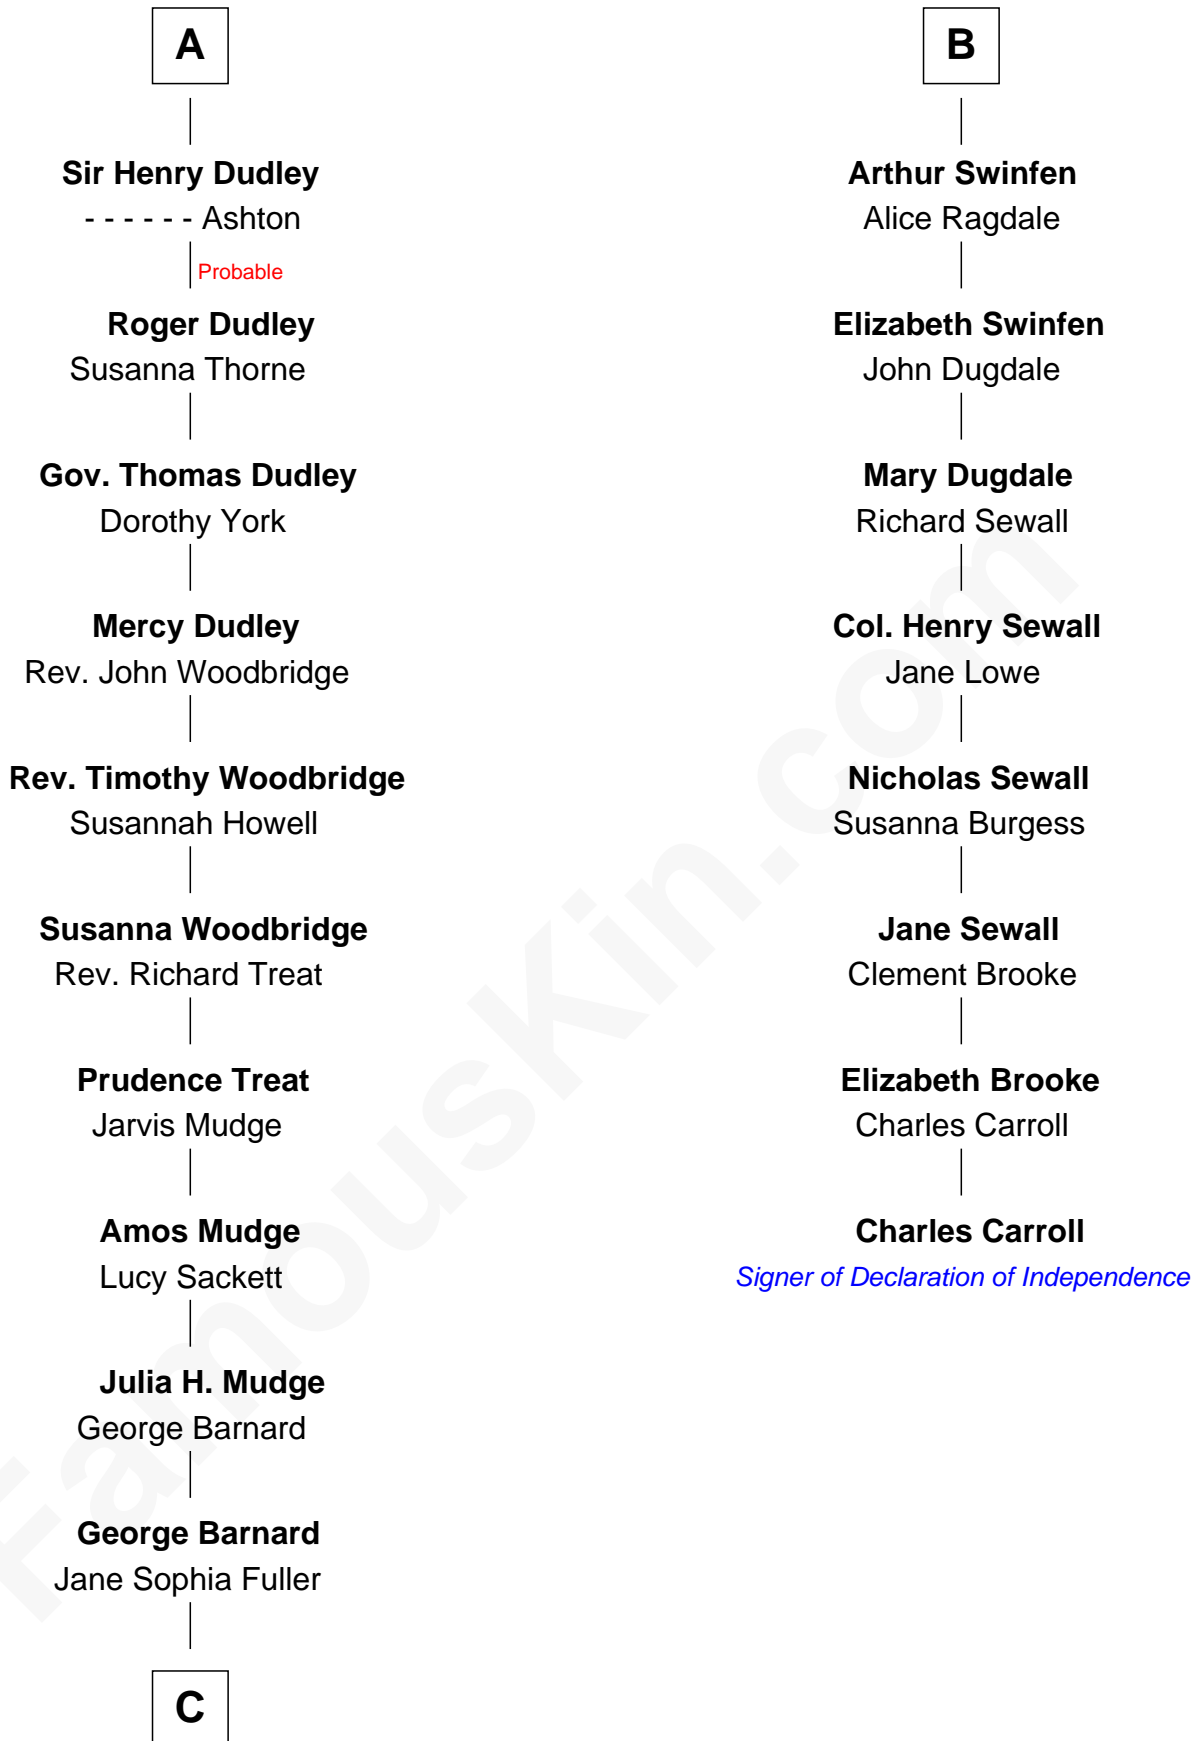

FamousKin.com Relationship Chart of

Dick Clark

Radio and TV Host

14th cousin 5 times removed of

Charles Carroll

Signer of the Declaration of Independence

Ralph de Stafford

*with wife
Margaret de Audley*

Cecily Grey

Sir John Sutton

Dorothy Noel

William Swinfen

A

B

C

—
Charles Fuller Barnard