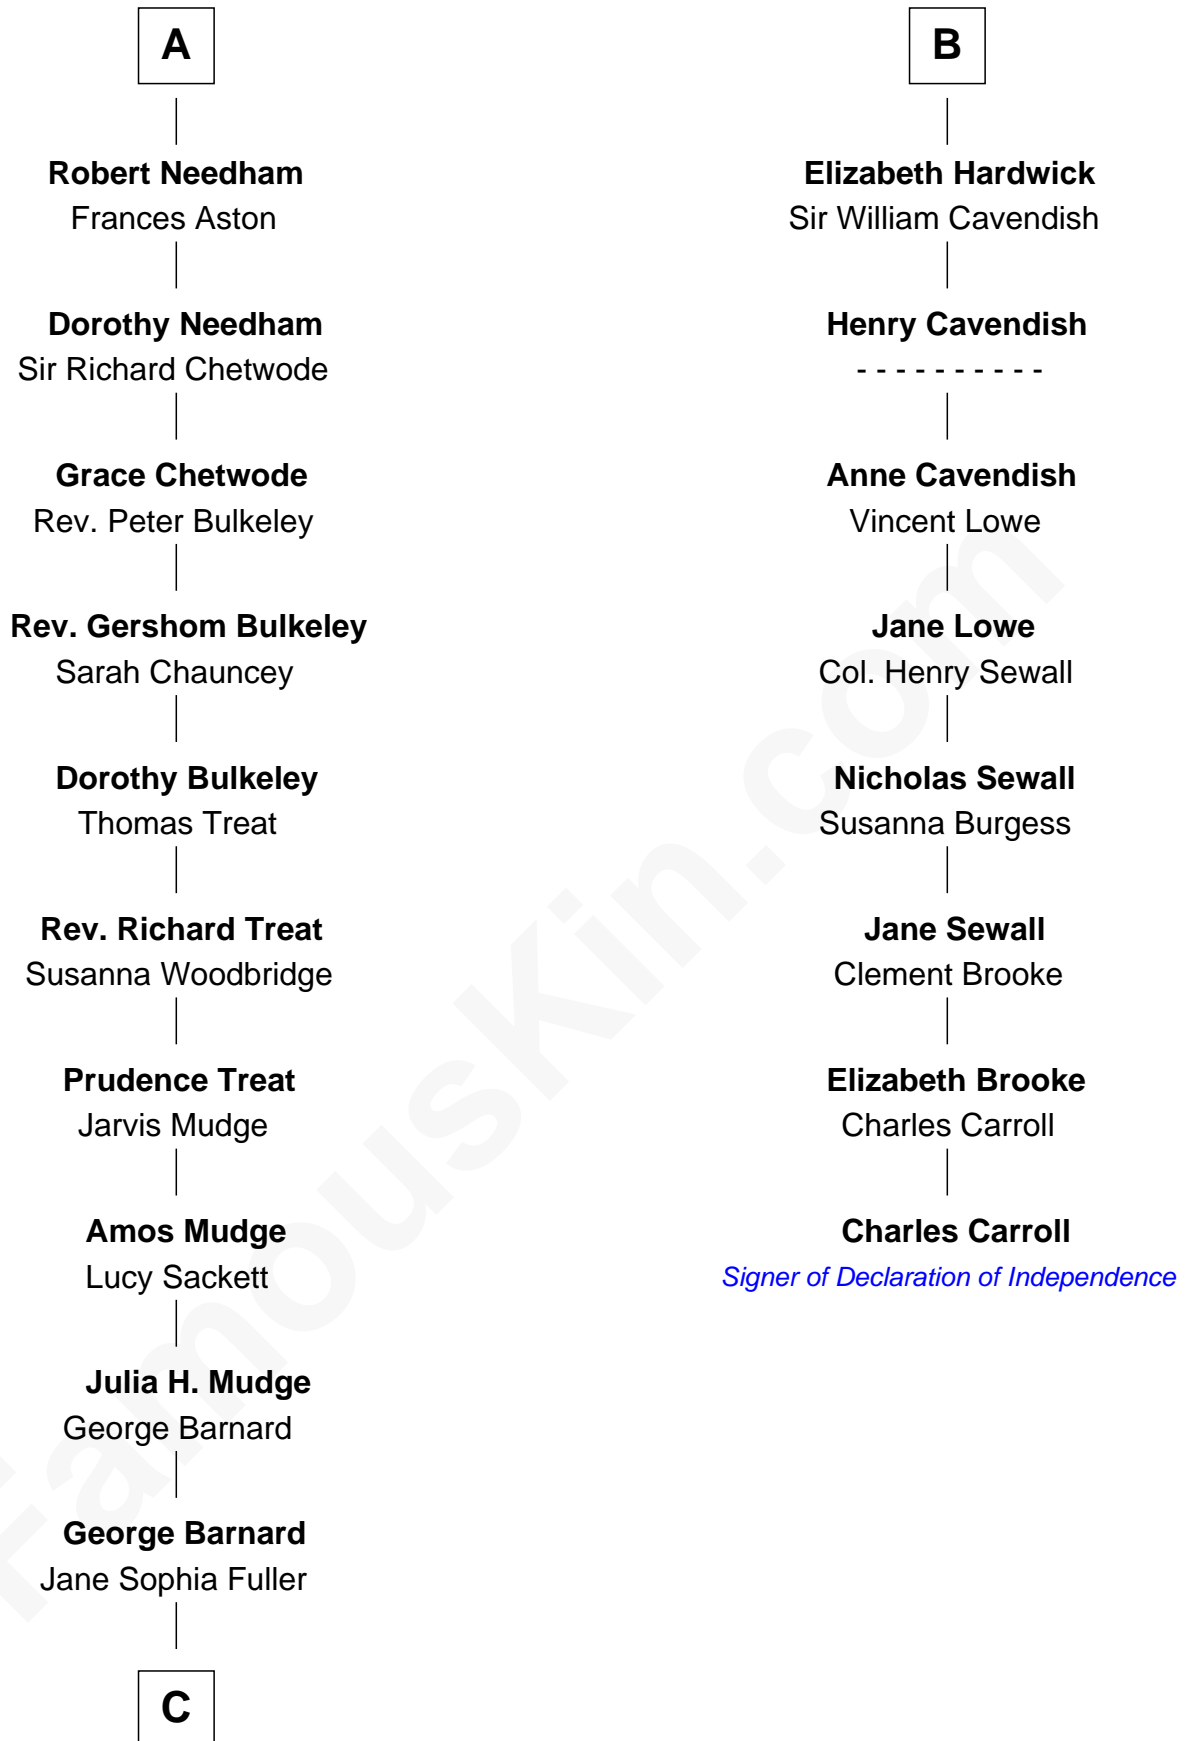

# FamousKin.com Relationship Chart of

**Dick Clark**

*Radio and TV Host*

14th cousin 5 times removed of

**Charles Carroll**

*Signer of the Declaration of Independence*

**C**

**Charles Fuller Barnard**

Anna May Aldridge

**Julia Fuller Barnard**

Richard Augustus Clark

**Dick Clark**

*Radio and TV Host*

FamousKin.com