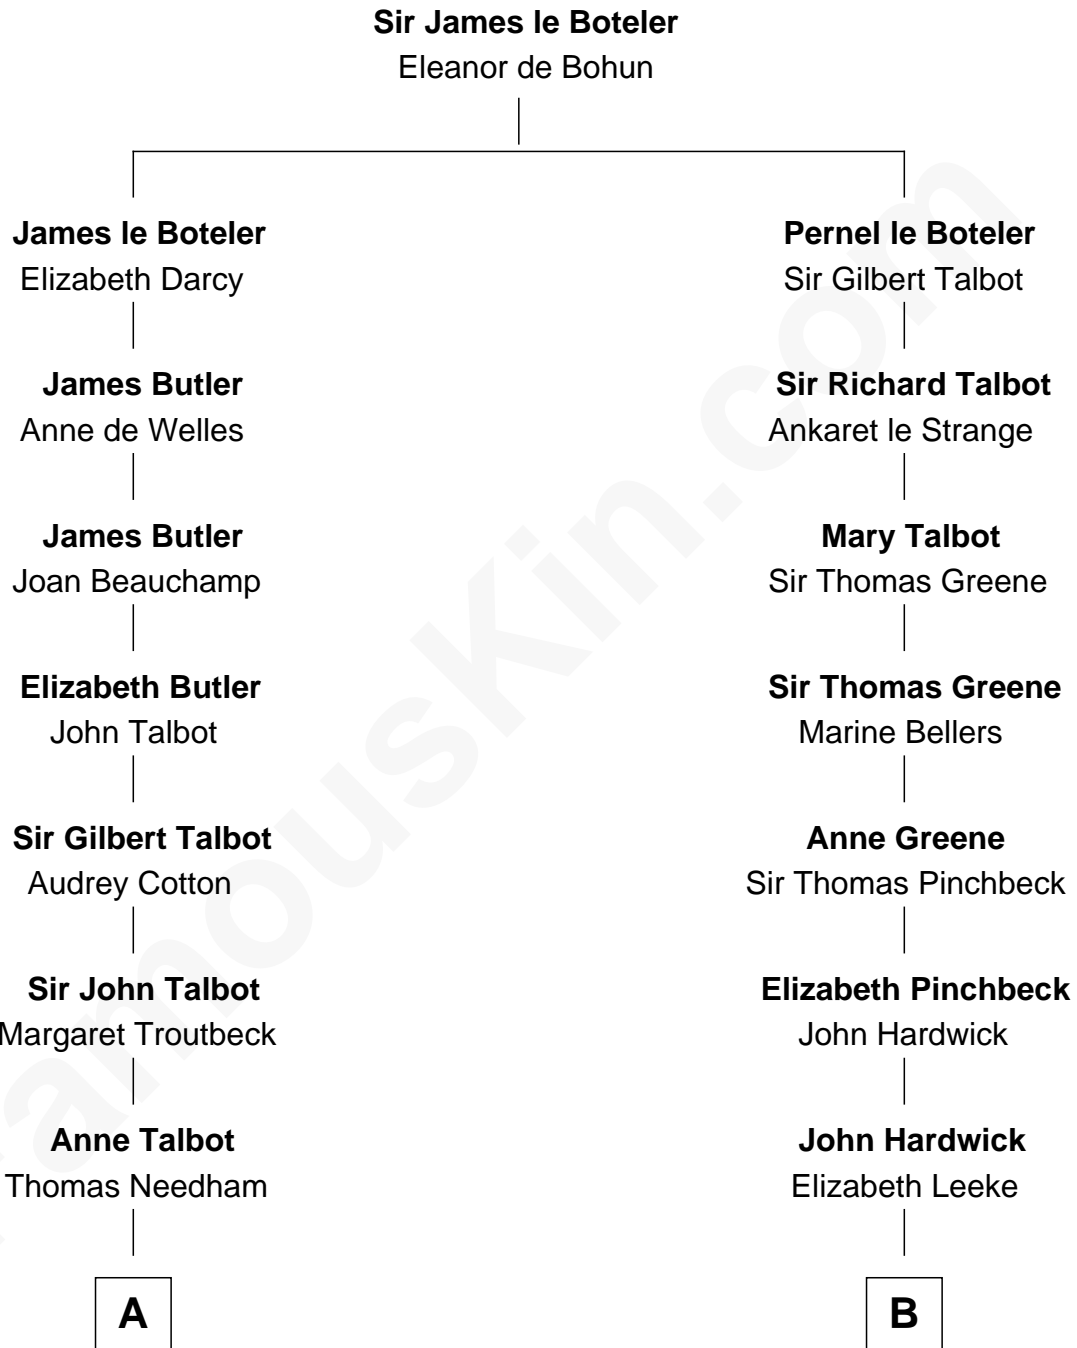

# FamousKin.com Relationship Chart of

**Dick Clark**

*Radio and TV Host*

14th cousin 5 times removed of

**Charles Carroll**

*Signer of the Declaration of Independence*

**C**

**Charles Fuller Barnard**

Anna May Aldridge

**Julia Fuller Barnard**

Richard Augustus Clark

**Dick Clark**

*Radio and TV Host*

FamousKin.com