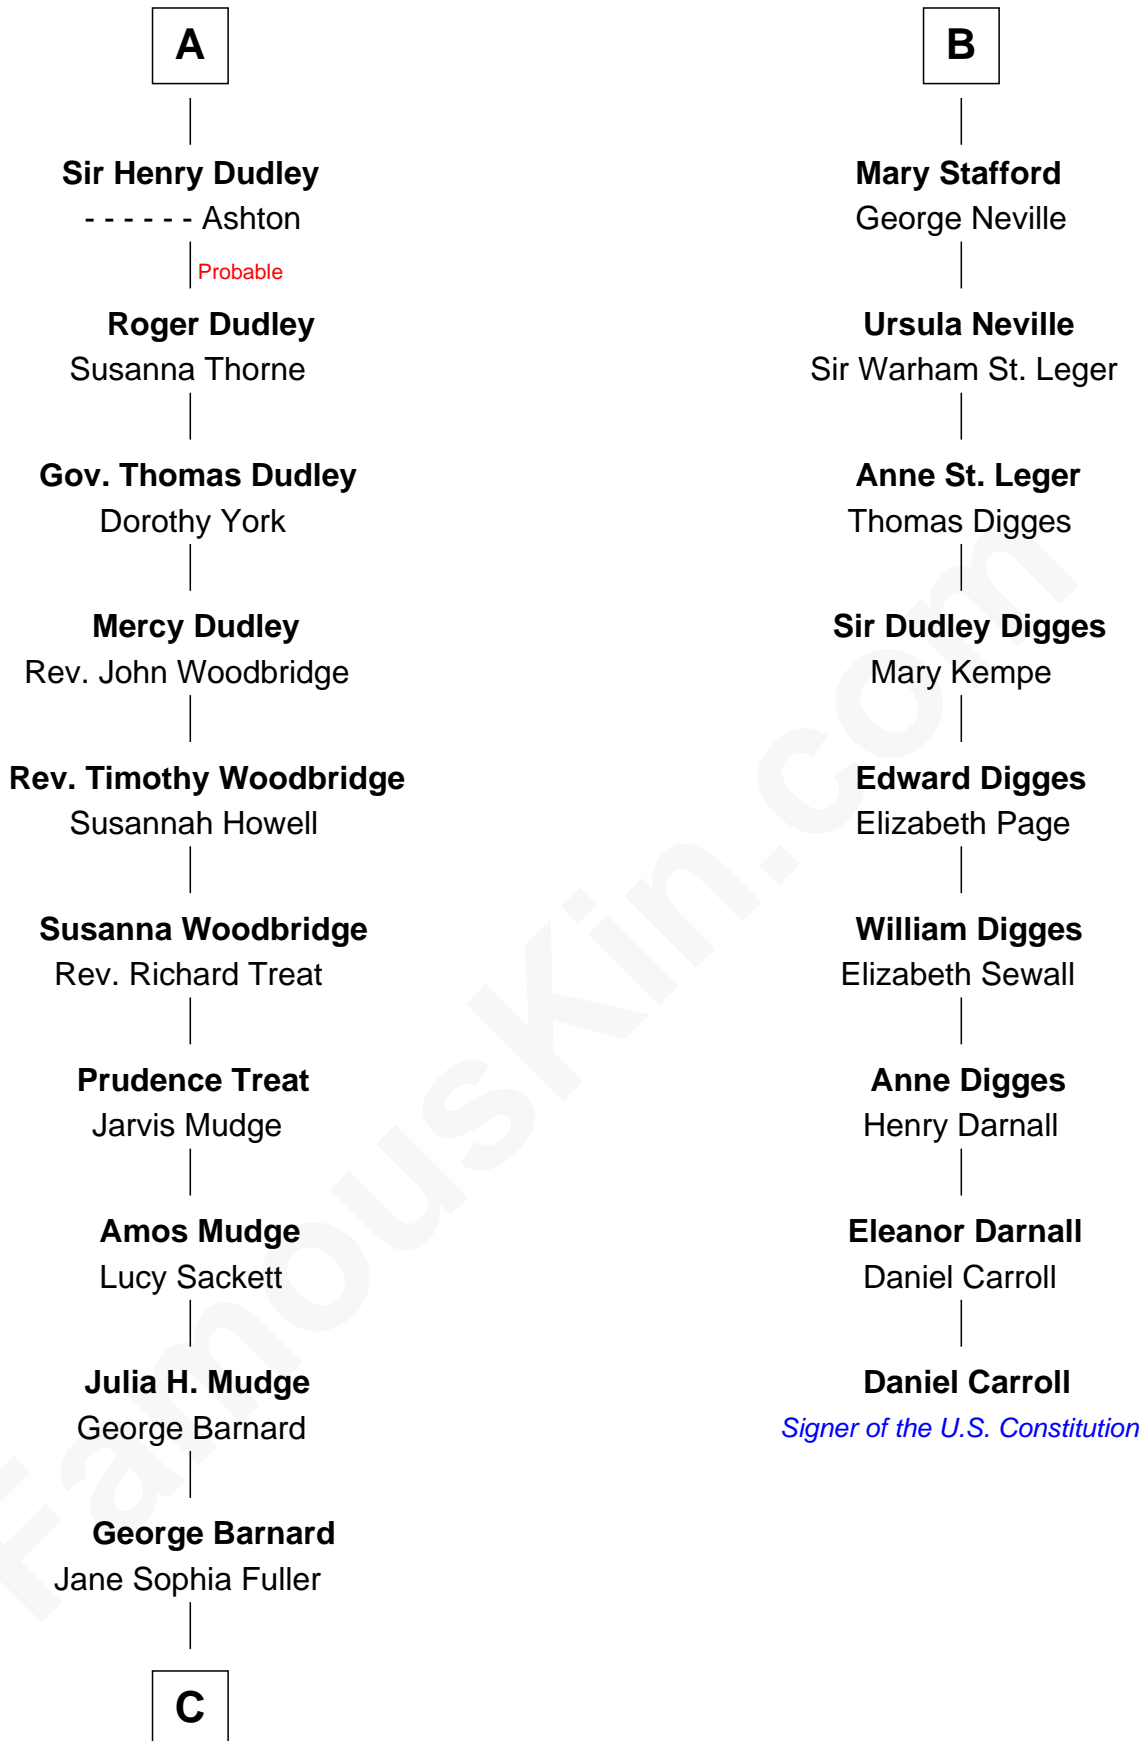

FamousKin.com Relationship Chart of

Dick Clark

Radio and TV Host

15th cousin 4 times removed of

Daniel Carroll

Signer of the U.S. Constitution

Henry Plantagenet
Maud de Chaworth

Eleanor Plantagenet

Sir Edmund Sutton

Sir Edward Sutton

Cecily Willoughby

Sir John Sutton

Cecily Grey

A

Mary Plantagenet

Henry de Percy

Sir Henry Percy

Margaret de Neville

Sir Henry Percy

Elizabeth Mortimer

Sir Henry Percy

Eleanor Neville

Sir Henry Percy

Eleanor Poynings

Henry Percy

Maud Herbert

Eleanor Percy

Edward Stafford

B

C

—
Charles Fuller Barnard

Anna May Aldridge