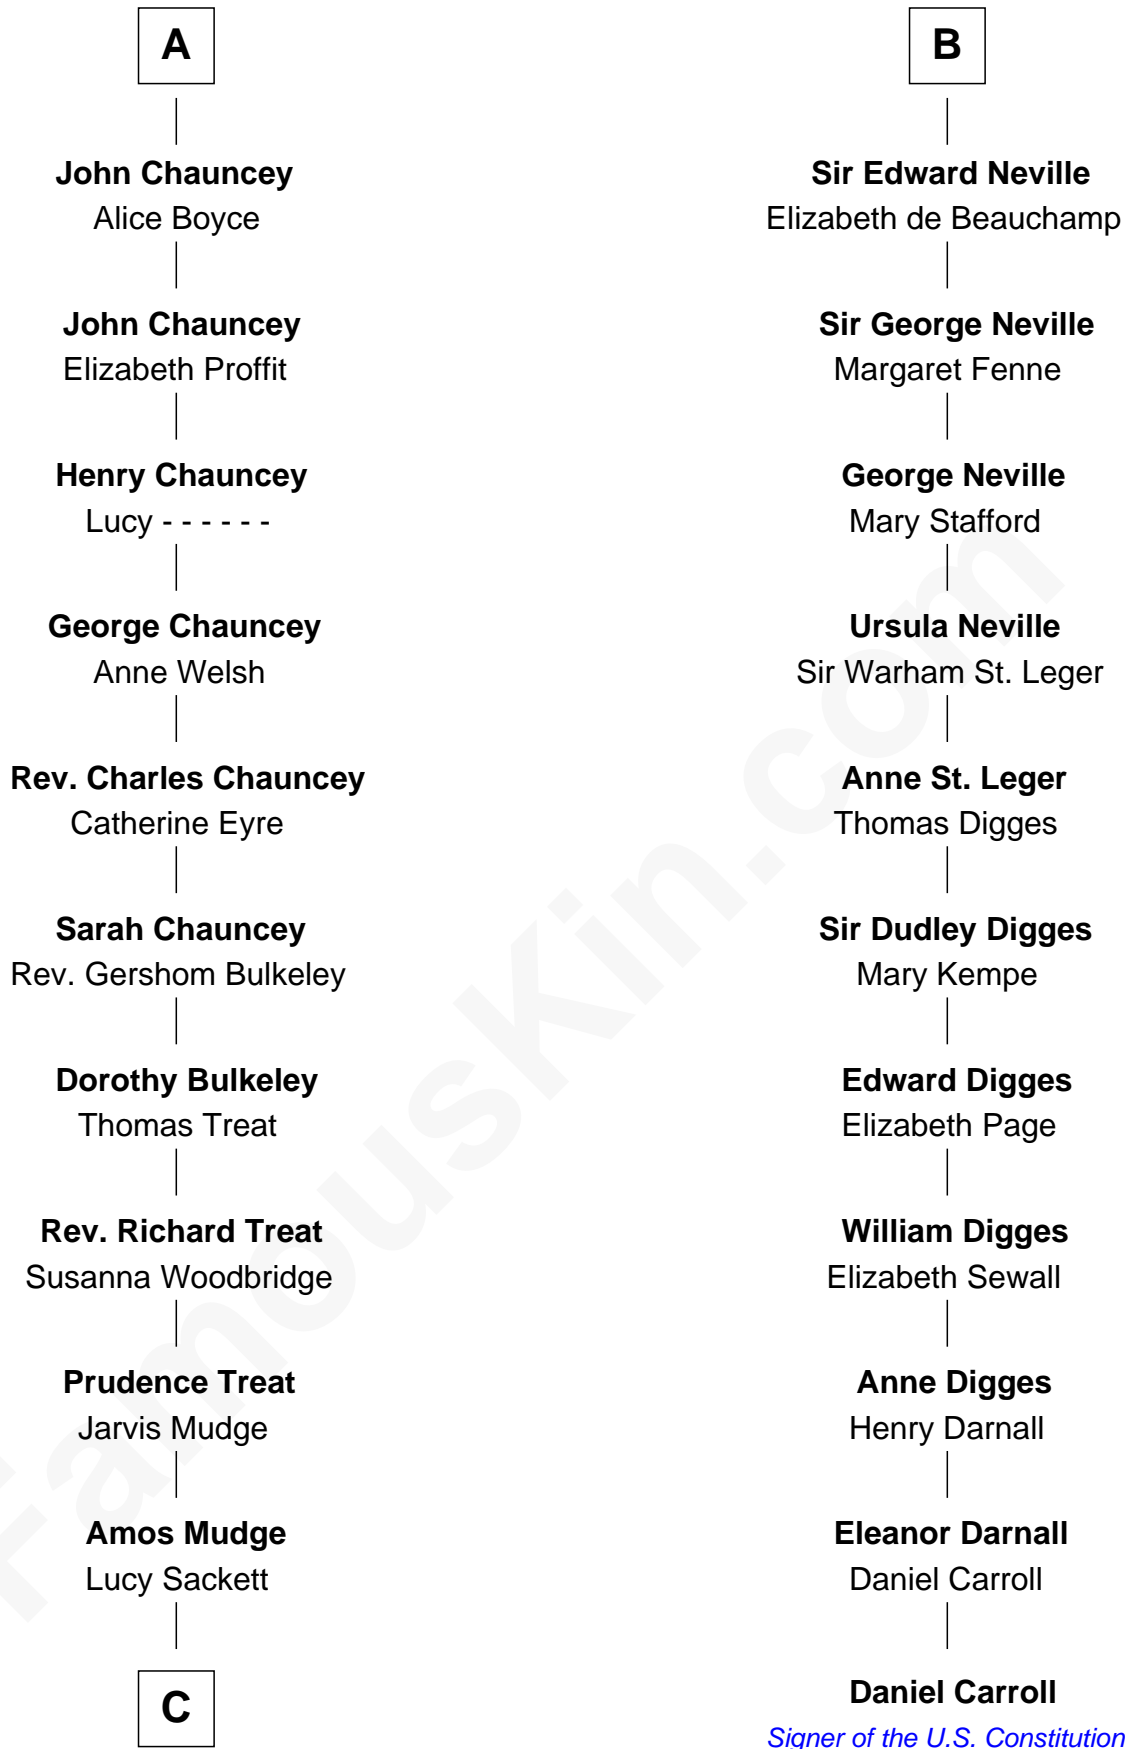

FamousKin.com Relationship Chart of

Dick Clark

Radio and TV Host

17th cousin 4 times removed of

Daniel Carroll

Signer of the U.S. Constitution

C

—
Julia H. Mudge
George Barnard

—
George Barnard
Jane Sophia Fuller

—
Charles Fuller Barnard
Anna May Aldridge

—
Julia Fuller Barnard
Richard Augustus Clark

—
Dick Clark
Radio and TV Host