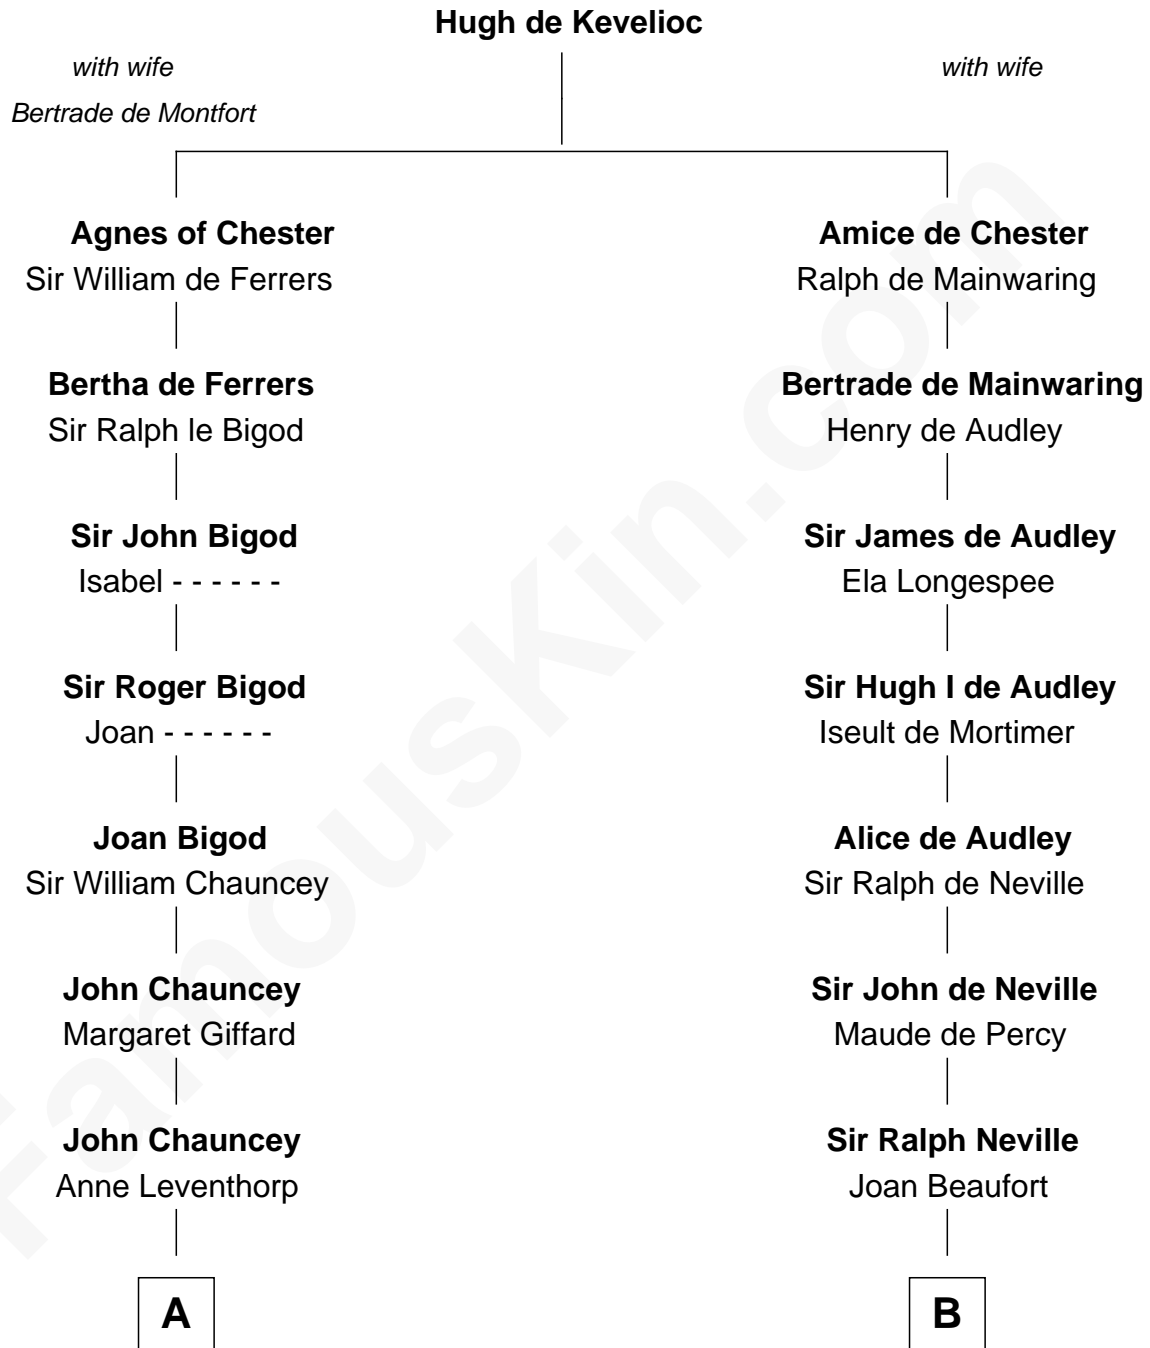

FamousKin.com Relationship Chart of

Dick Clark

Radio and TV Host

17th cousin 4 times removed of

Daniel Carroll

Signer of the U.S. Constitution

C

—
Julia H. Mudge
George Barnard

—
George Barnard
Jane Sophia Fuller

—
Charles Fuller Barnard
Anna May Aldridge

—
Julia Fuller Barnard
Richard Augustus Clark

—
Dick Clark
Radio and TV Host