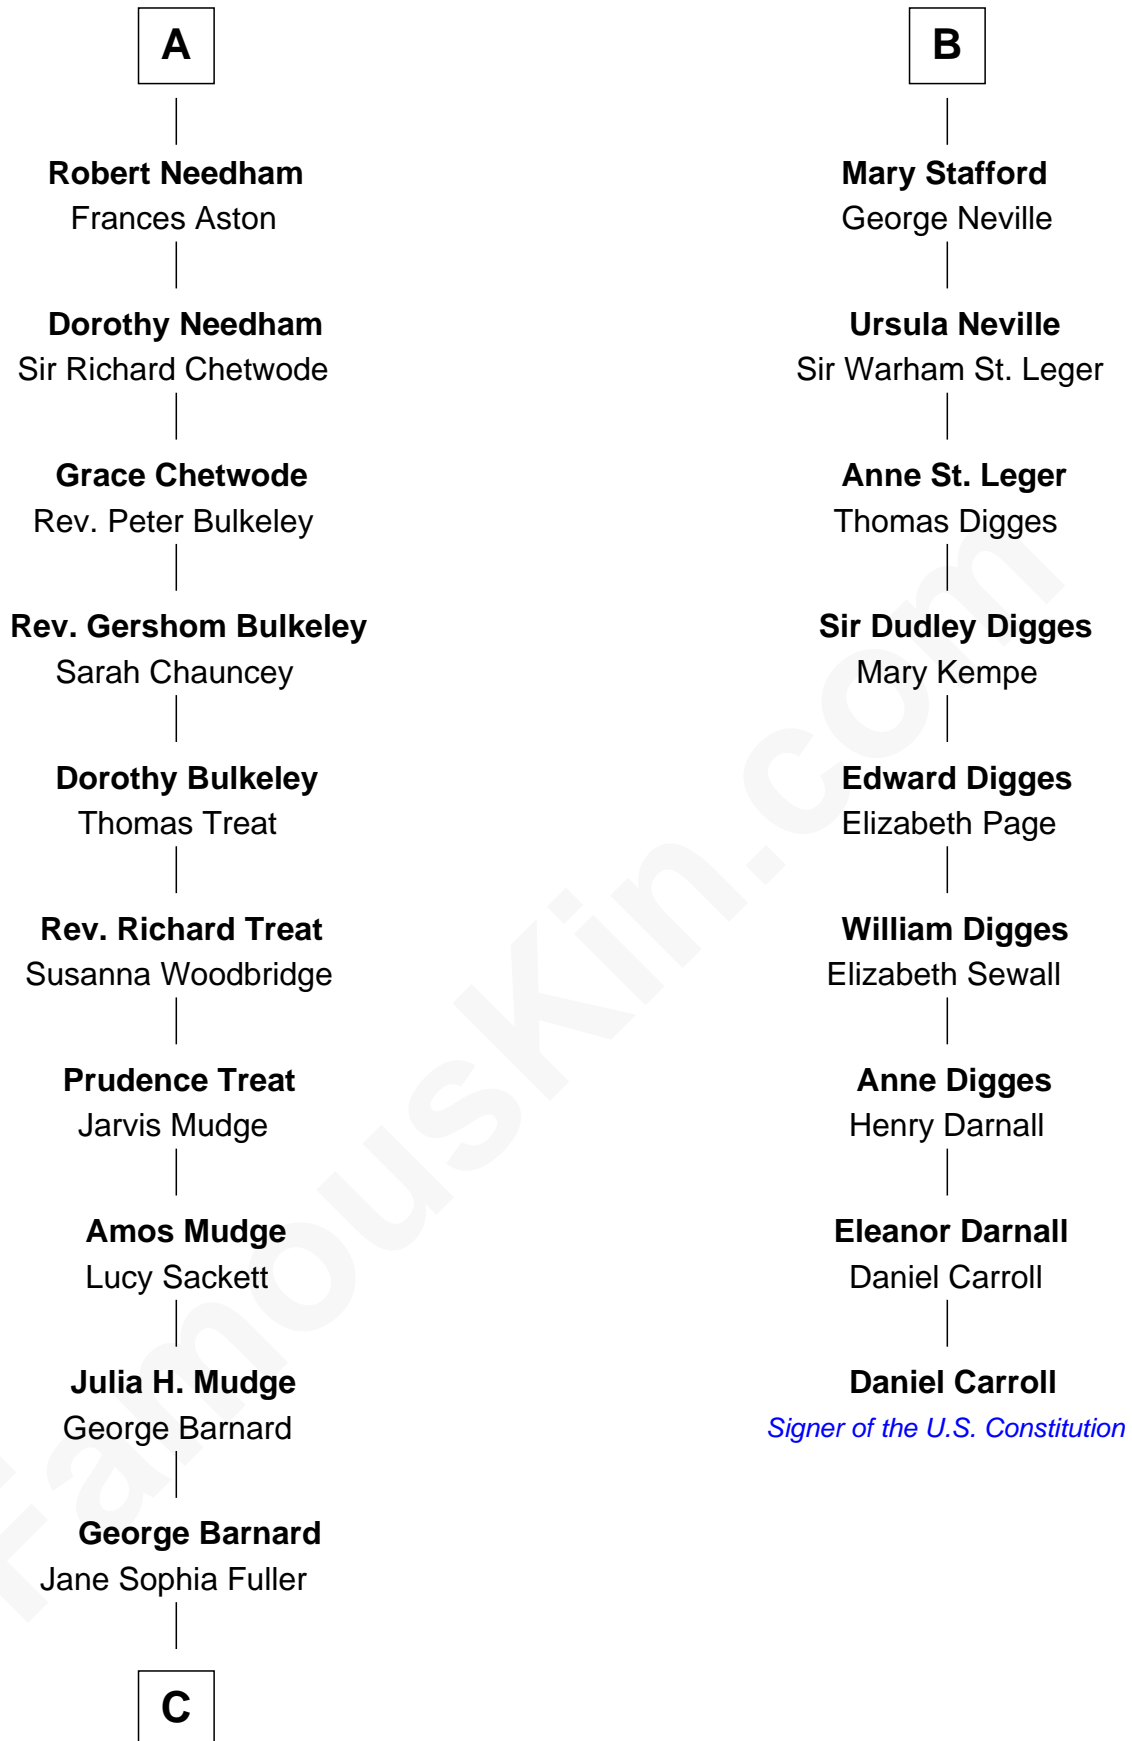

FamousKin.com Relationship Chart of

Dick Clark

Radio and TV Host

15th cousin 4 times removed of

Daniel Carroll

Signer of the U.S. Constitution

C

Charles Fuller Barnard

Anna May Aldridge

Julia Fuller Barnard

Richard Augustus Clark

Dick Clark

Radio and TV Host

FamousKin.com