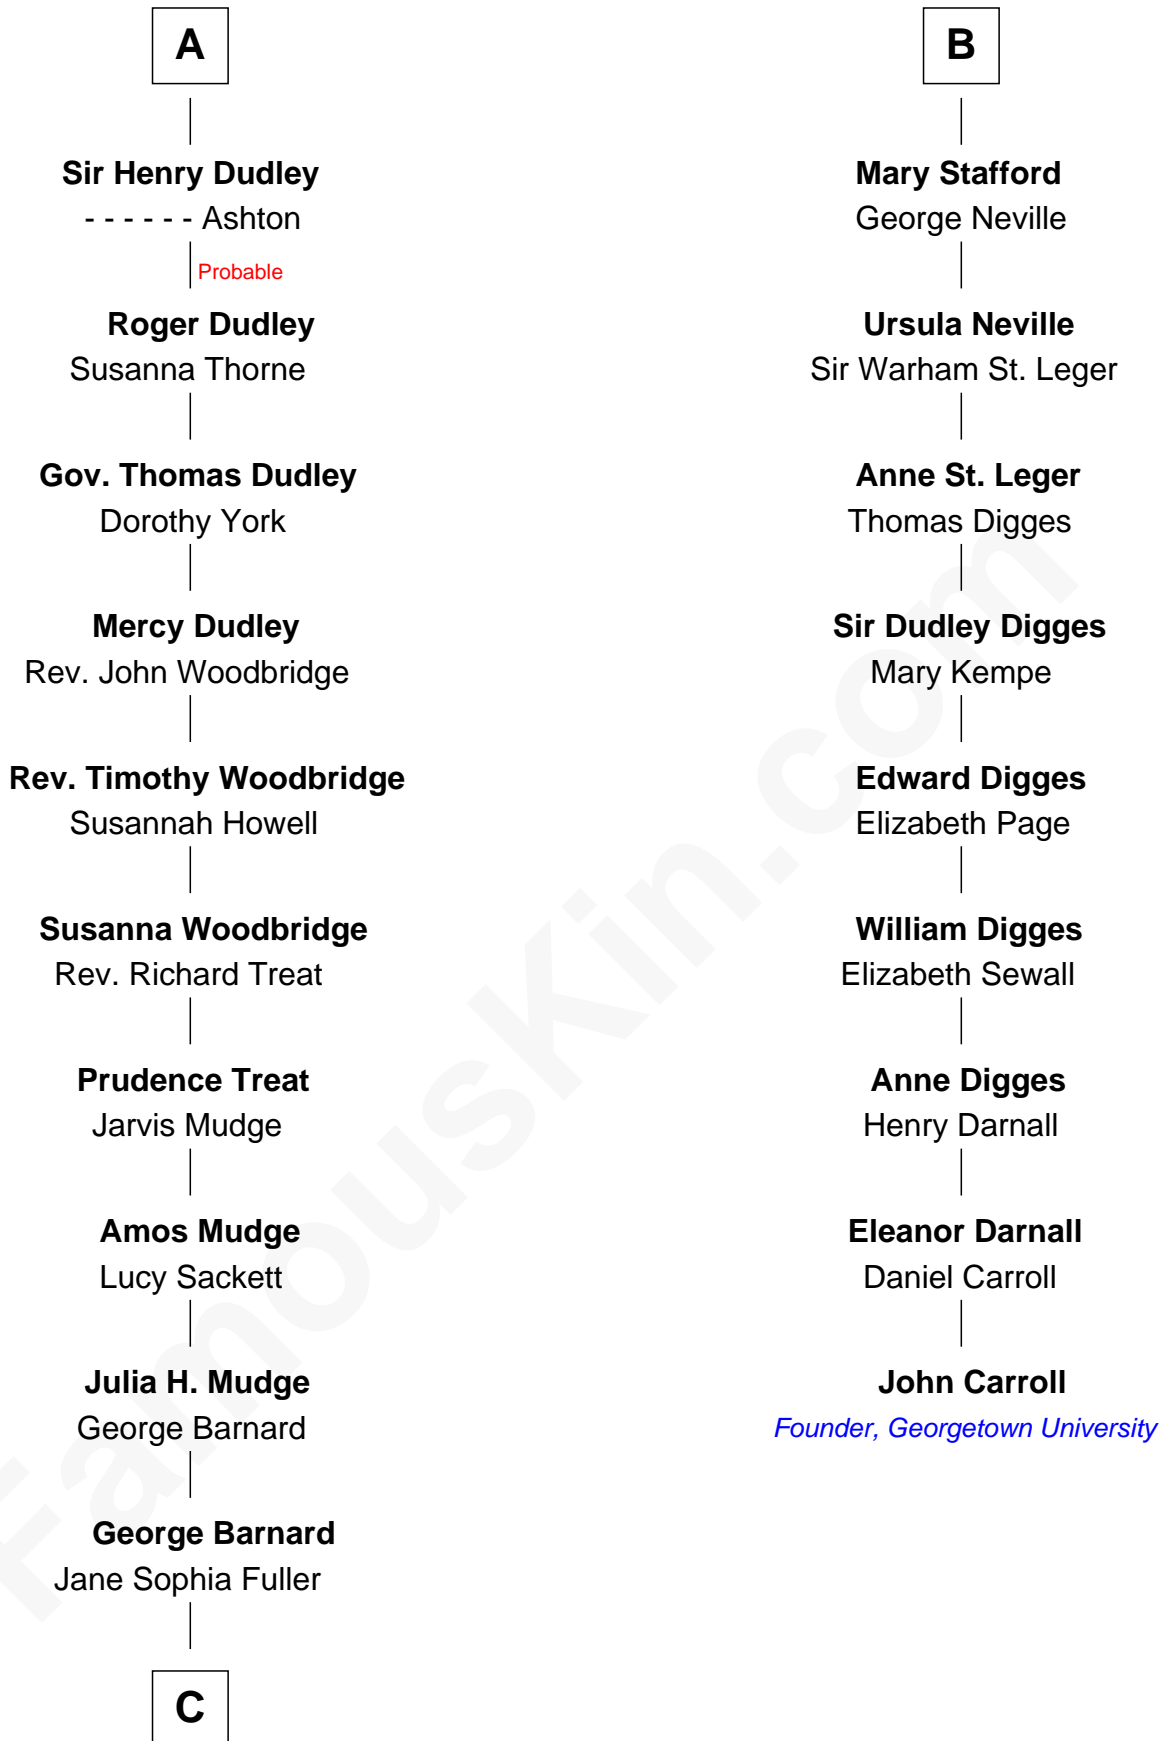

FamousKin.com Relationship Chart of

Dick Clark

Radio and TV Host

15th cousin 4 times removed of

John Carroll

Founder of Georgetown University

Henry Plantagenet
Maud de Chaworth

Eleanor Plantagenet

Sir Edmund Sutton

Sir Edward Sutton

Cecily Willoughby

Sir John Sutton

Cecily Grey

A

Mary Plantagenet

Henry de Percy

Sir Henry Percy

Margaret de Neville

Sir Henry Percy

Elizabeth Mortimer

Sir Henry Percy

Eleanor Neville

Sir Henry Percy

Eleanor Poynings

Henry Percy

Maud Herbert

Eleanor Percy

Edward Stafford

B

C

—
Charles Fuller Barnard

Anna May Aldridge