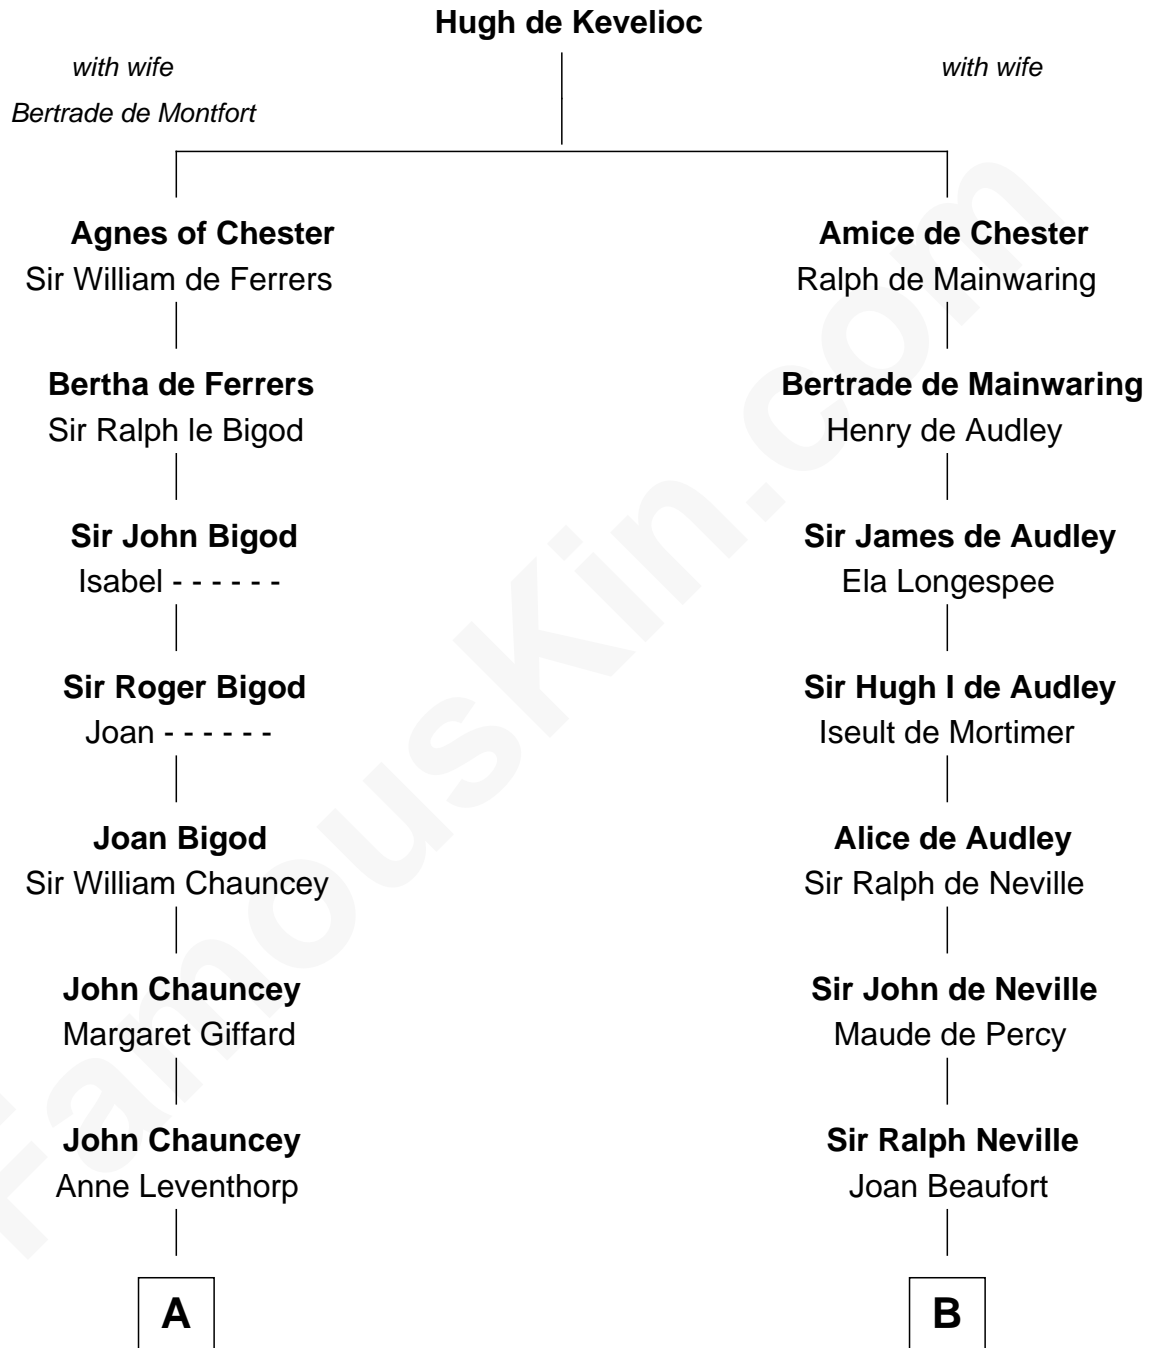

FamousKin.com Relationship Chart of

Dick Clark

Radio and TV Host

17th cousin 4 times removed of

John Carroll

Founder of Georgetown University

C

—
Julia H. Mudge
George Barnard

—
George Barnard
Jane Sophia Fuller

—
Charles Fuller Barnard
Anna May Aldridge

—
Julia Fuller Barnard
Richard Augustus Clark

—
Dick Clark
Radio and TV Host

FamousKin.com