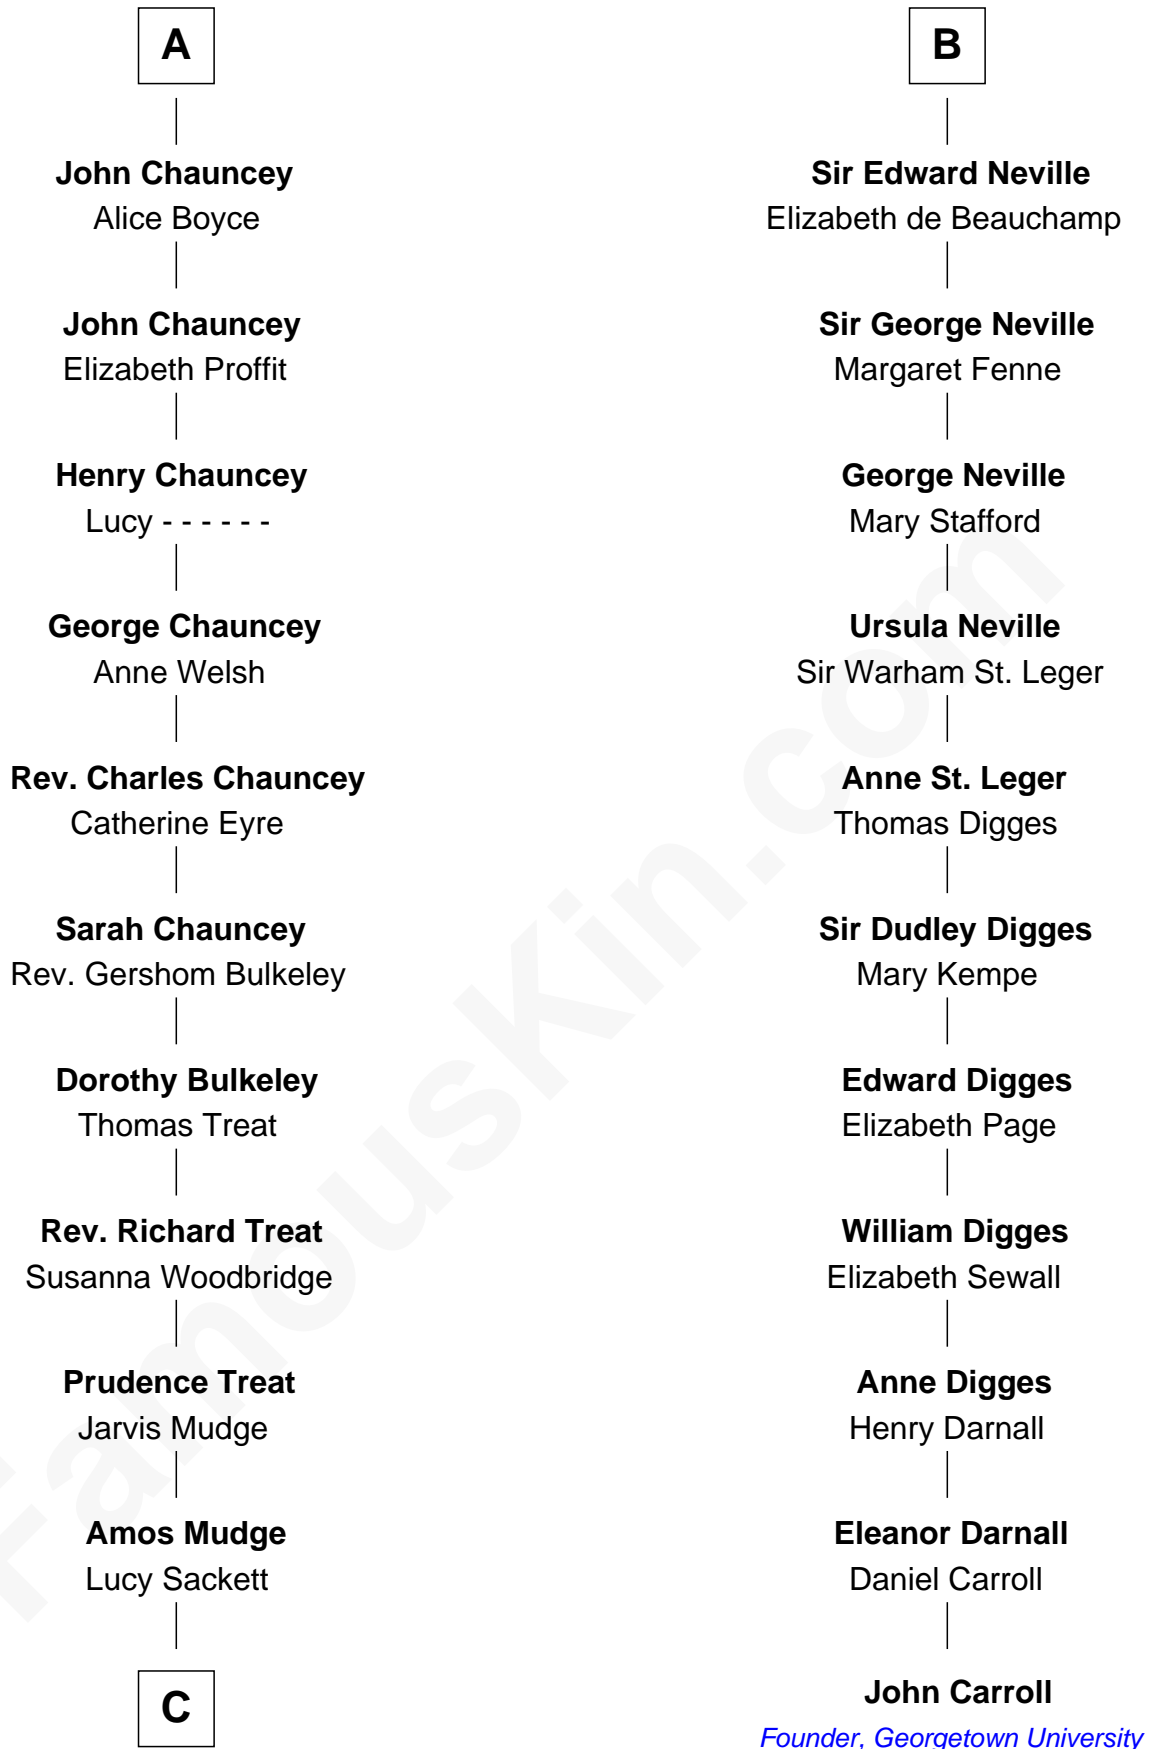

FamousKin.com Relationship Chart of

Dick Clark

Radio and TV Host

17th cousin 4 times removed of

John Carroll

Founder of Georgetown University

C

—
Julia H. Mudge
George Barnard

—
George Barnard
Jane Sophia Fuller

—
Charles Fuller Barnard
Anna May Aldridge

—
Julia Fuller Barnard
Richard Augustus Clark

—
Dick Clark
Radio and TV Host

FamousKin.com