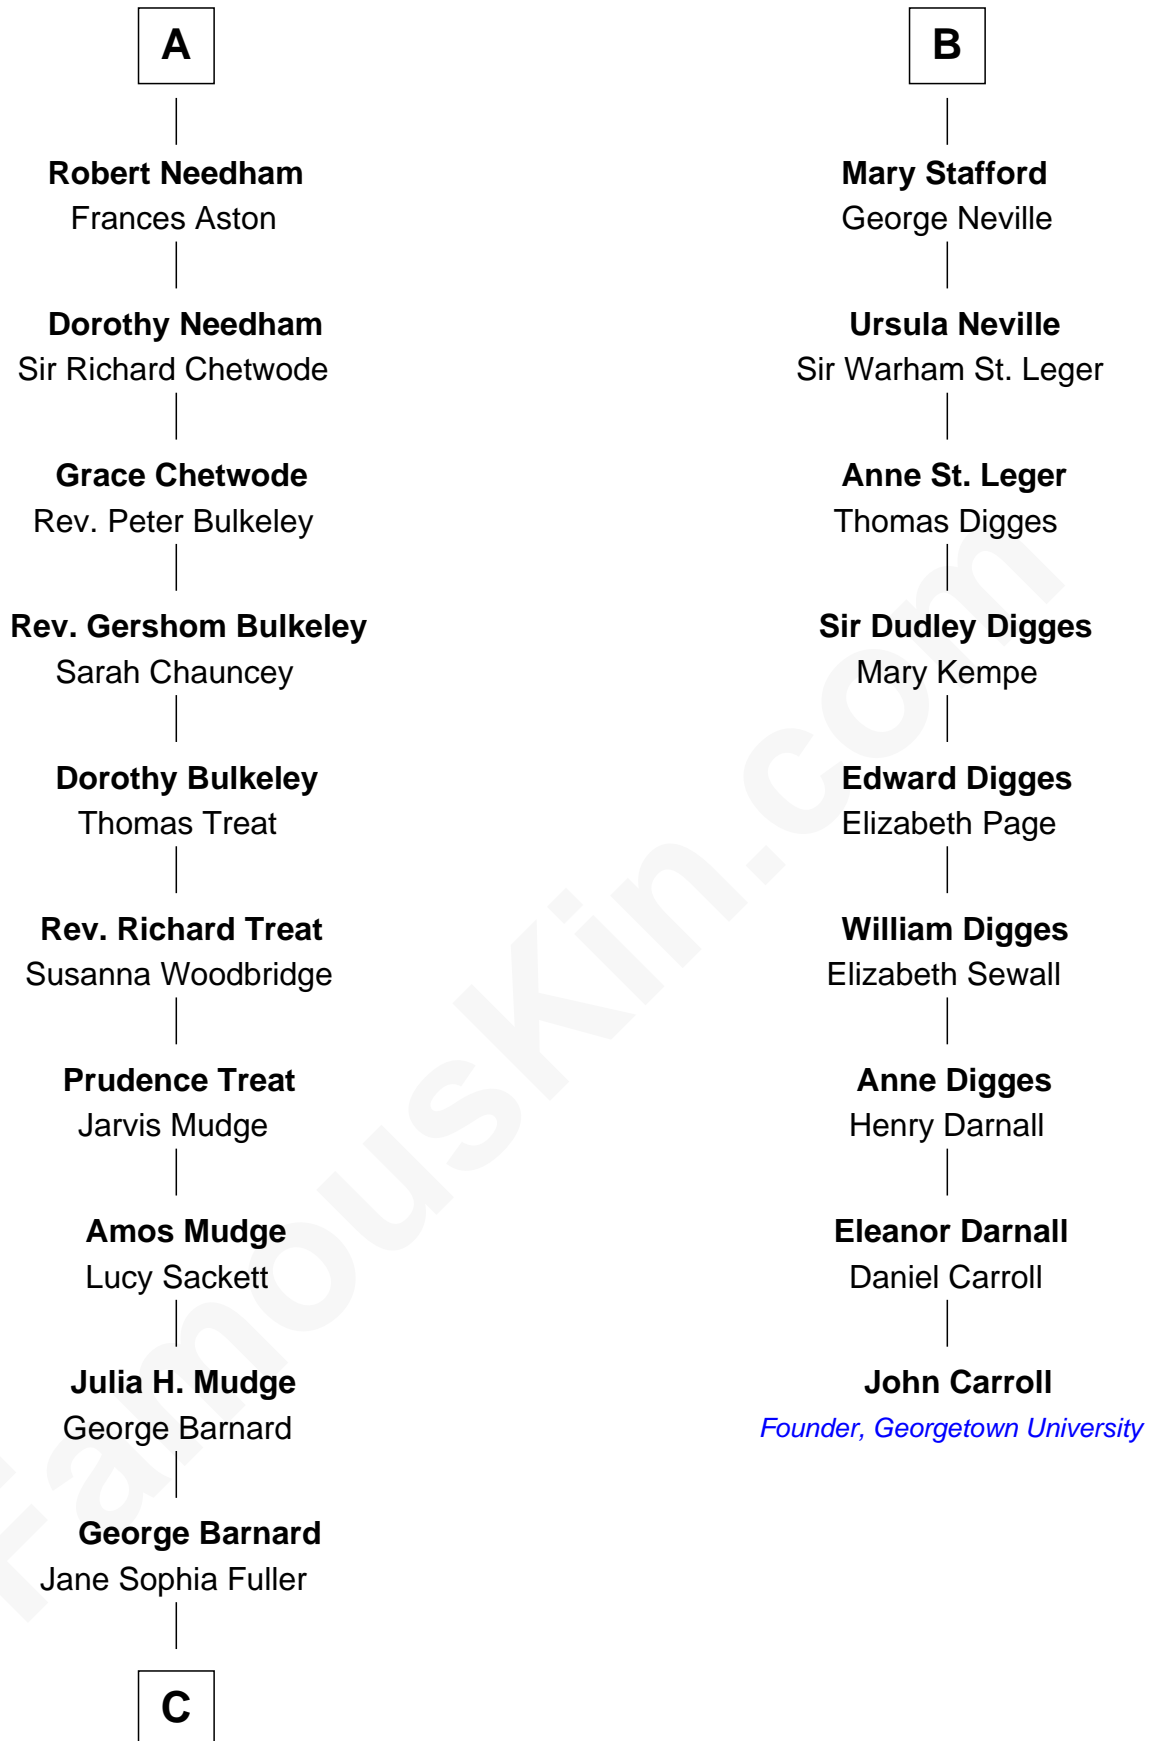

FamousKin.com Relationship Chart of

Dick Clark

Radio and TV Host

15th cousin 4 times removed of

John Carroll

Founder of Georgetown University

C

Charles Fuller Barnard

Anna May Aldridge

Julia Fuller Barnard

Richard Augustus Clark

Dick Clark

Radio and TV Host

FamousKin.com