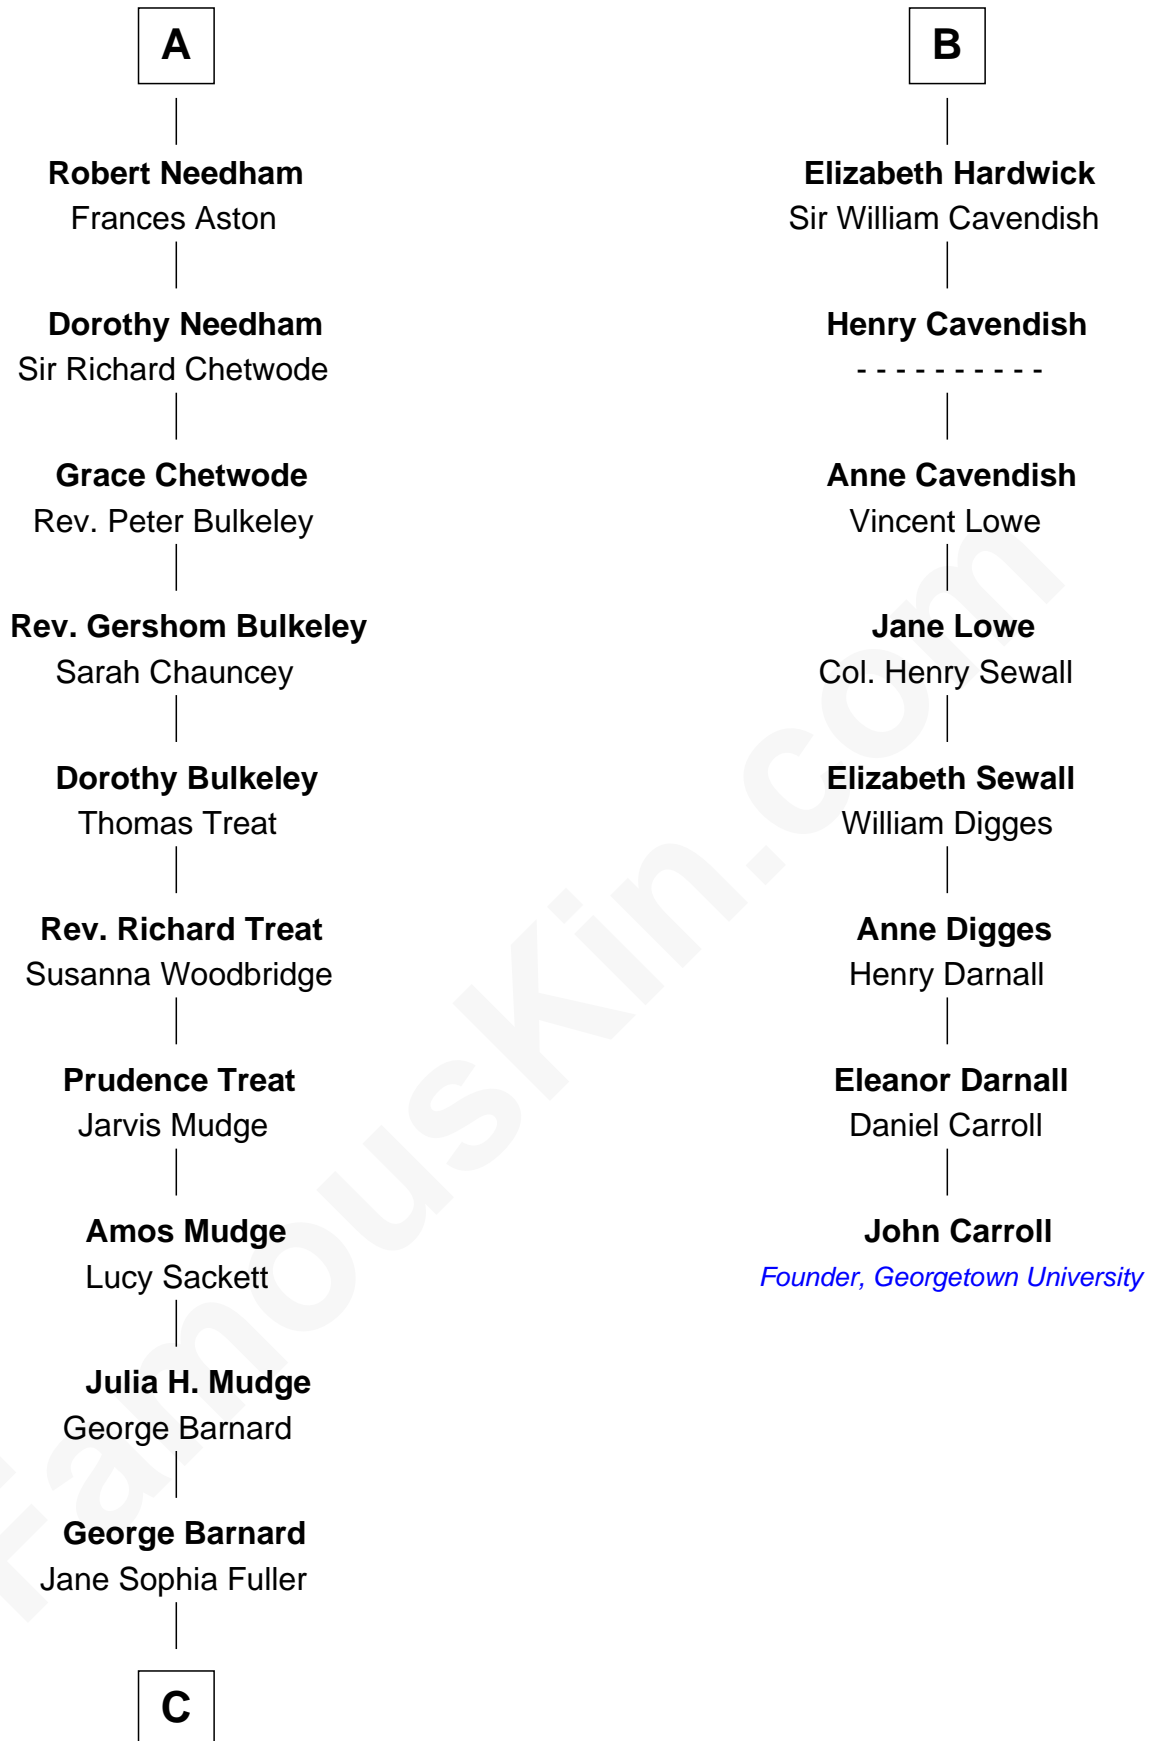

# FamousKin.com Relationship Chart of

**Dick Clark**

*Radio and TV Host*

14th cousin 5 times removed of

**John Carroll**

*Founder of Georgetown University*

**Sir James le Boteler**

Eleanor de Bohun

**Sir Gilbert Talbot**

Audrey Cotton

**Sir John Talbot**

Margaret Troutbeck

**Anne Talbot**

Thomas Needham

**A**

**Pernel le Boteler**

Sir Gilbert Talbot

**Sir Richard Talbot**

Ankaret le Strange

**Mary Talbot**

Sir Thomas Greene

**Sir Thomas Greene**

Marine Bellers

**Anne Greene**

Sir Thomas Pinchbeck

**Elizabeth Pinchbeck**

John Hardwick

**John Hardwick**

Elizabeth Leeke

**B**

**C**

—  
**Charles Fuller Barnard**