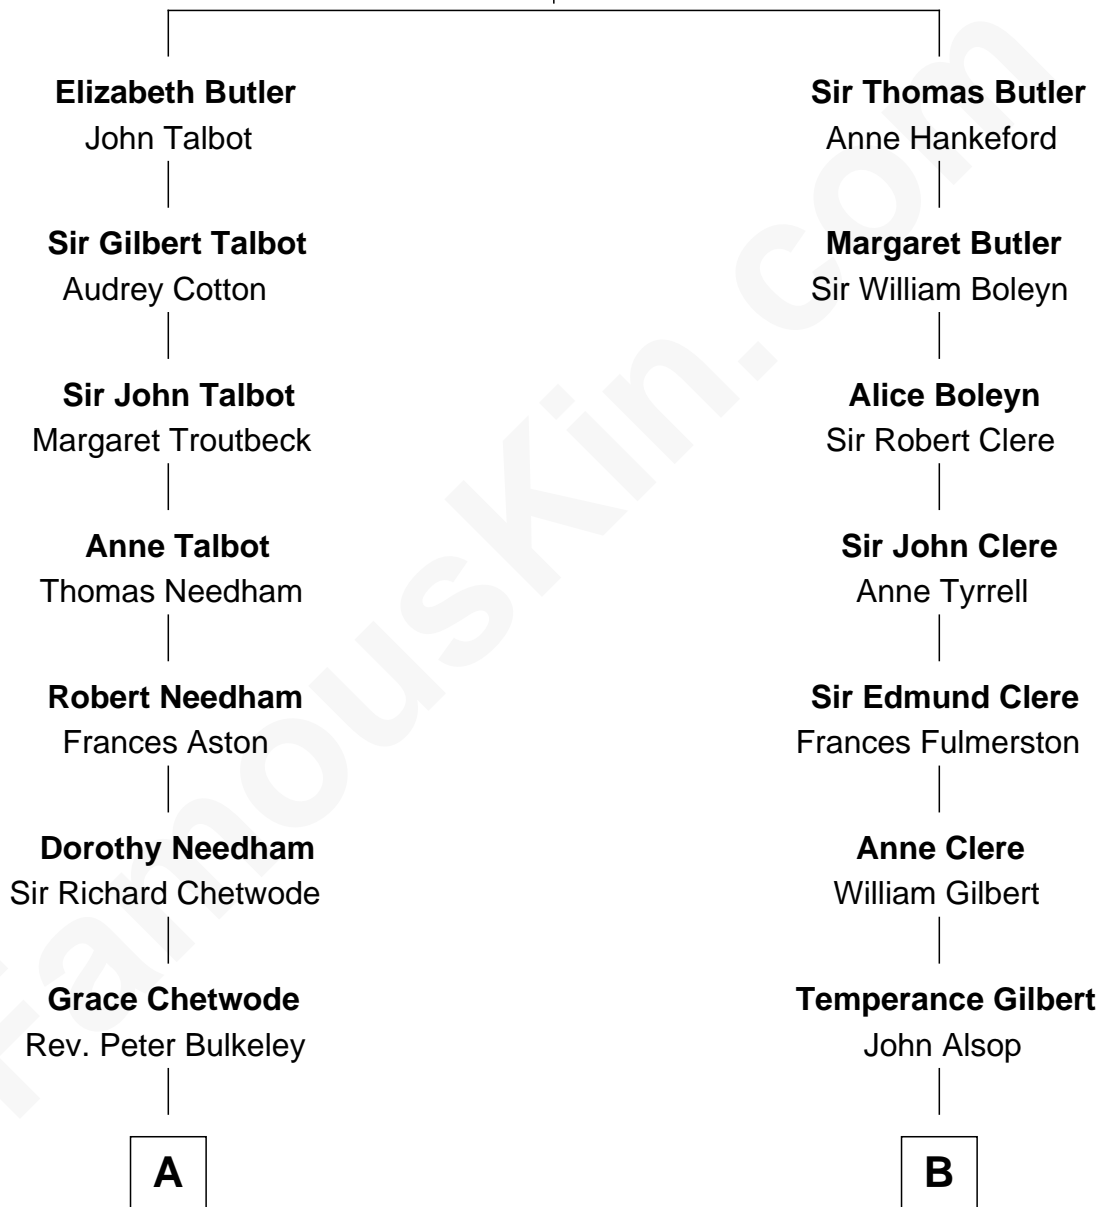

# FamousKin.com Relationship Chart of

**Dick Clark**

*Radio and TV Host*

16th cousin 2 times removed of

**Treat Williams**

*TV & Movie Actor*

**James Butler**  
Joan Beauchamp

**C**

**Marian Andrew**  
Richard Norman Williams

**Treat Williams**  
*TV & Movie Actor*

FamousKin.com