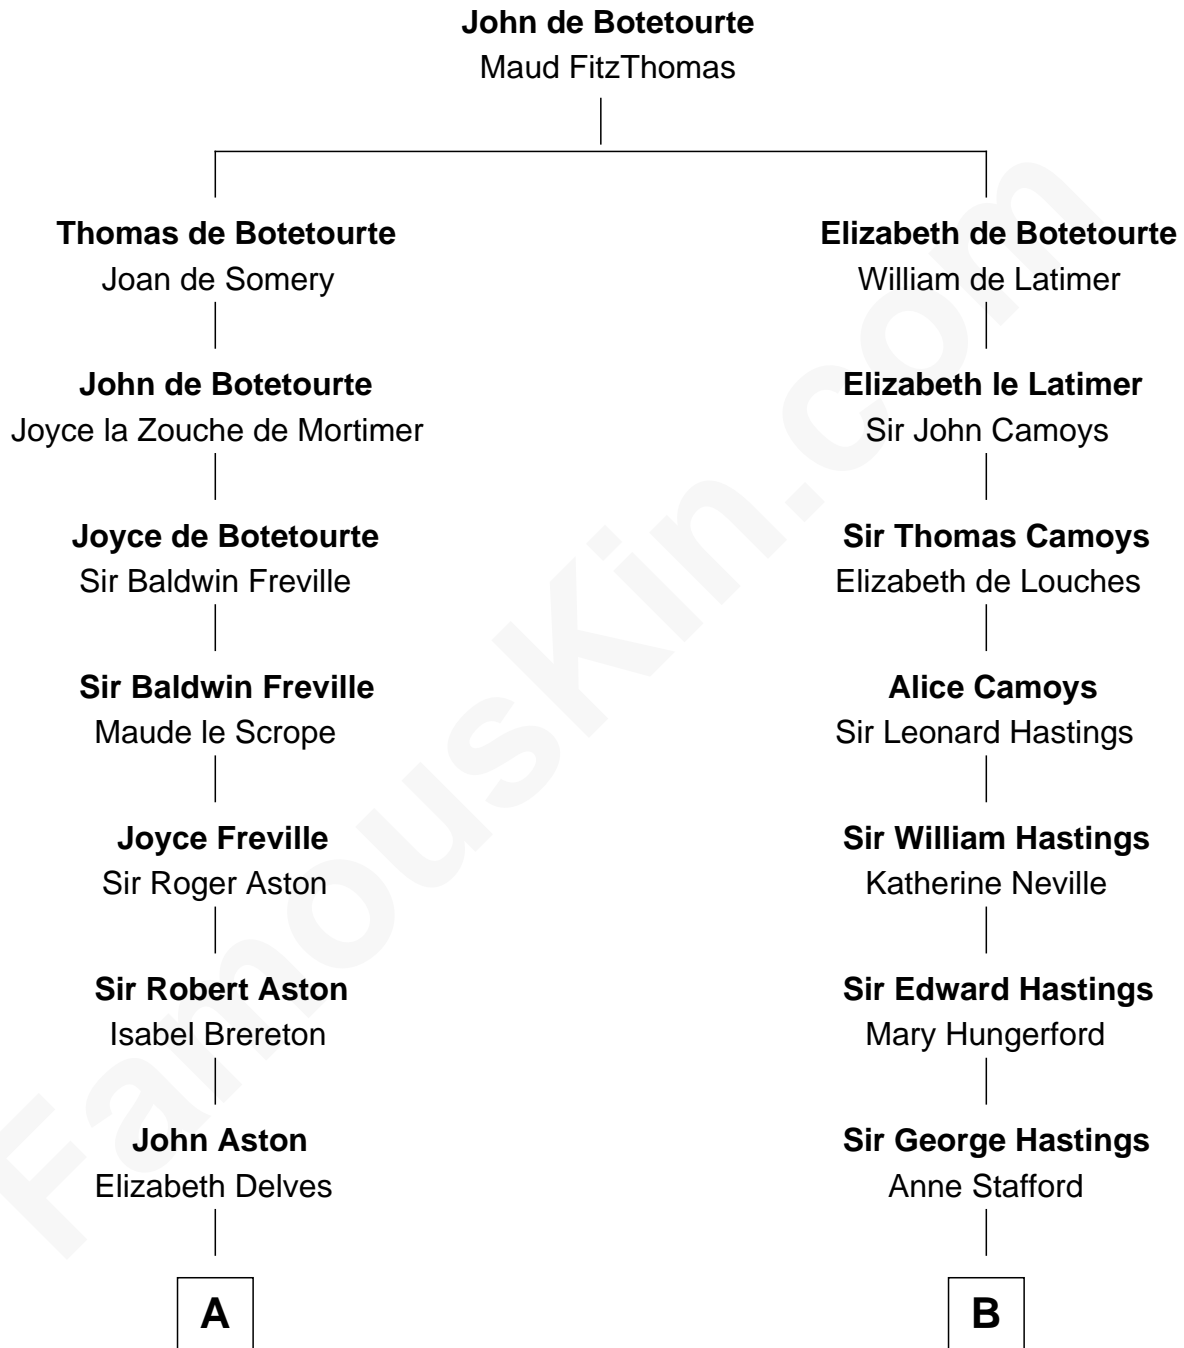

# FamousKin.com Relationship Chart of

**Dick Clark**

*Radio and TV Host*

17th cousin 4 times removed of

**Lewis Carroll**

*Author of Alice in Wonderland*

**C**

—  
**Julia H. Mudge**

George Barnard

—  
**George Barnard**

Jane Sophia Fuller

—  
**Charles Fuller Barnard**

Anna May Aldridge

—  
**Julia Fuller Barnard**

Richard Augustus Clark

—  
**Dick Clark**