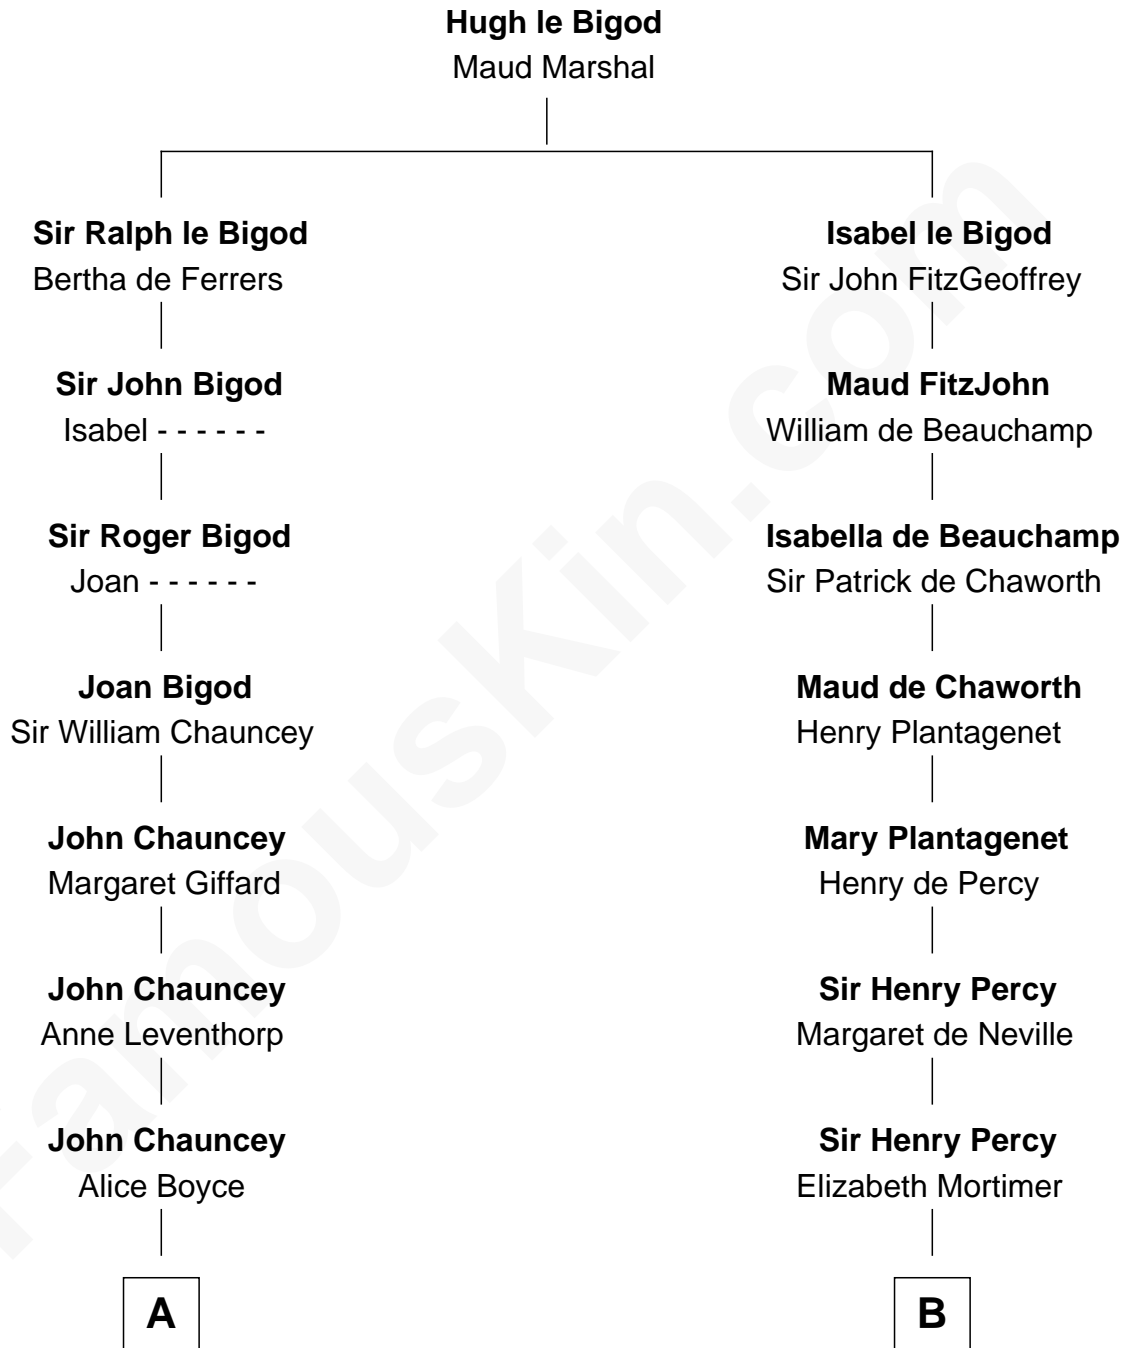

FamousKin.com Relationship Chart of

Dick Clark

Radio and TV Host

20th cousin 1 time removed of

Lewis Carroll

Author of Alice in Wonderland

C

George Barnard
Jane Sophia Fuller

Charles Fuller Barnard
Anna May Aldridge

Julia Fuller Barnard
Richard Augustus Clark

Dick Clark
Radio and TV Host

D

Lucy Hoghton
Thomas Lutwidge

Henry Lutwidge
Jane Molyneux

Charles Lutwidge
Elizabeth Anne Dodgson