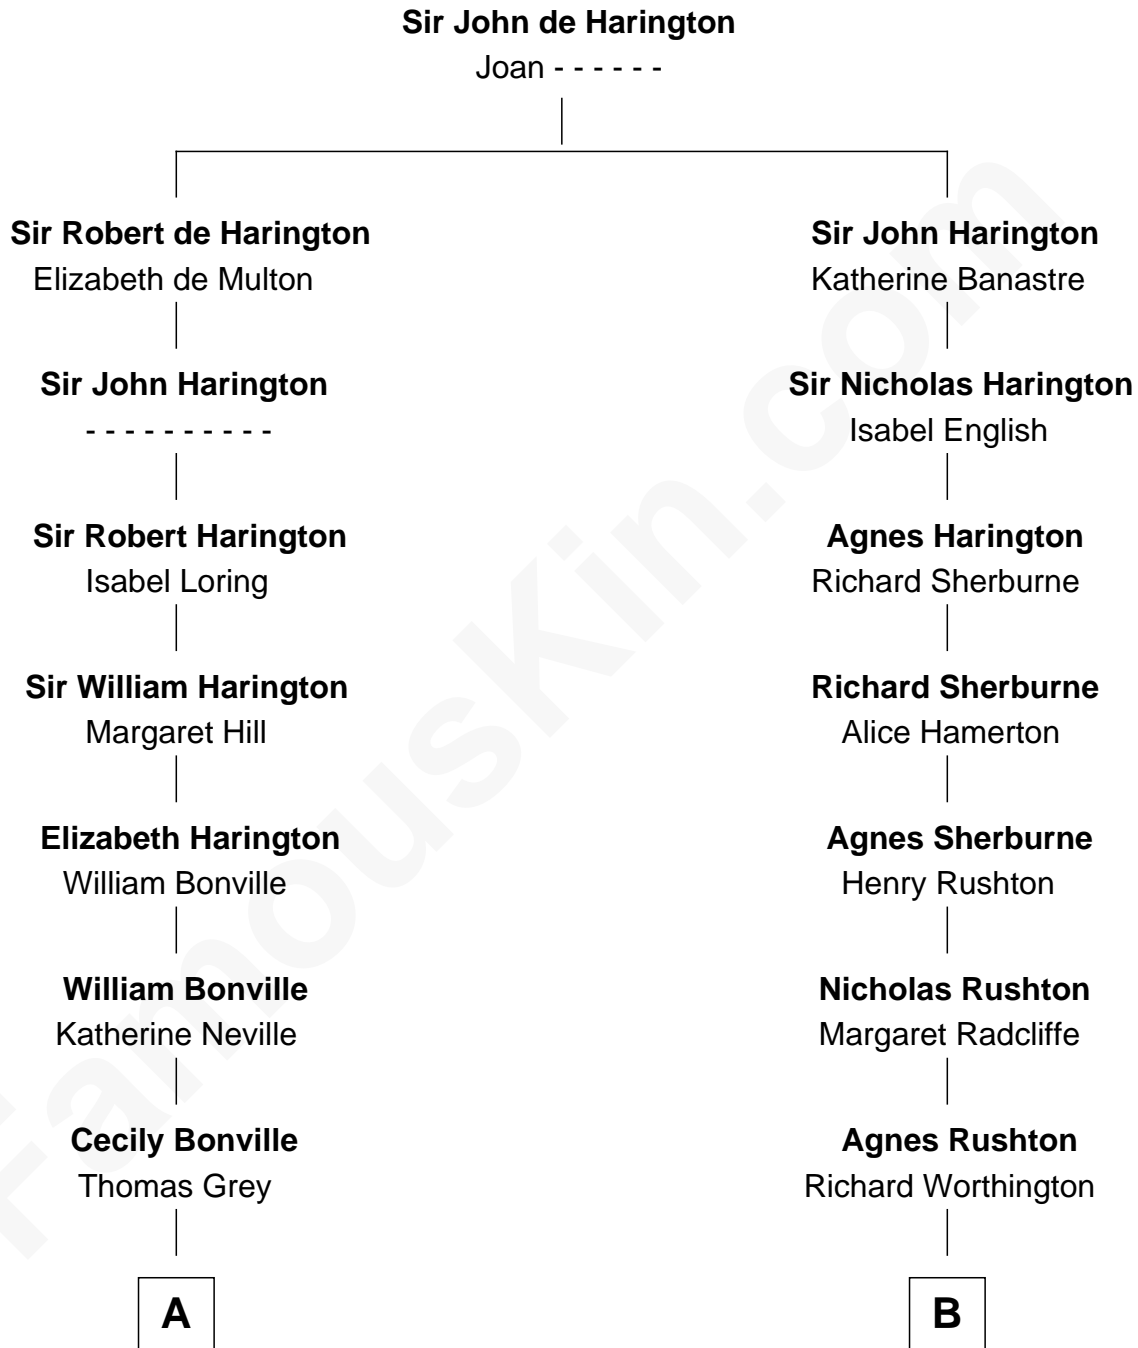

FamousKin.com Relationship Chart of

Dick Clark

Radio and TV Host

19th cousin 1 time removed of

Eugene Foss

45th Governor of Massachusetts

C

George Barnard
Jane Sophia Fuller

Charles Fuller Barnard
Anna May Aldridge

Julia Fuller Barnard
Richard Augustus Clark

Dick Clark
Radio and TV Host

D

Amanda Bangs
Samuel Bartlett Foss

George Edmund Foss
Marcia Cordelia Noble

Eugene Foss
45th Governor of Massachusetts