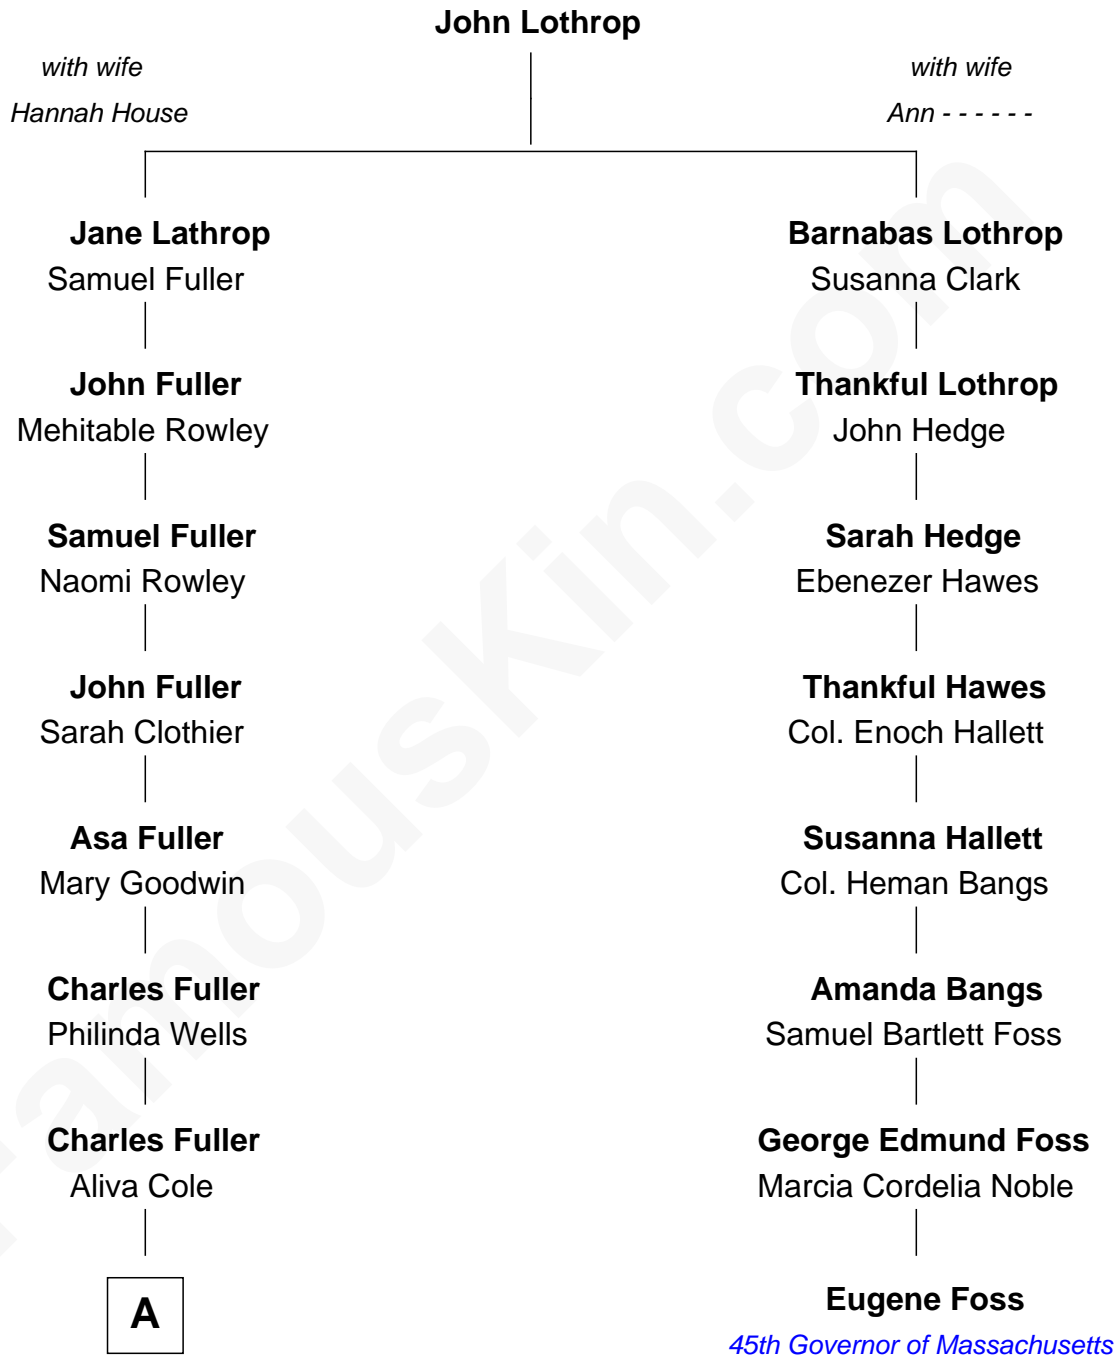

FamousKin.com Relationship Chart of

Dick Clark

Radio and TV Host

7th cousin 3 times removed of

Eugene Foss

45th Governor of Massachusetts

A

—
Jane Sophia Fuller

George Barnard

—
Charles Fuller Barnard

Anna May Aldridge

—
Julia Fuller Barnard

Richard Augustus Clark

—
Dick Clark

Radio and TV Host