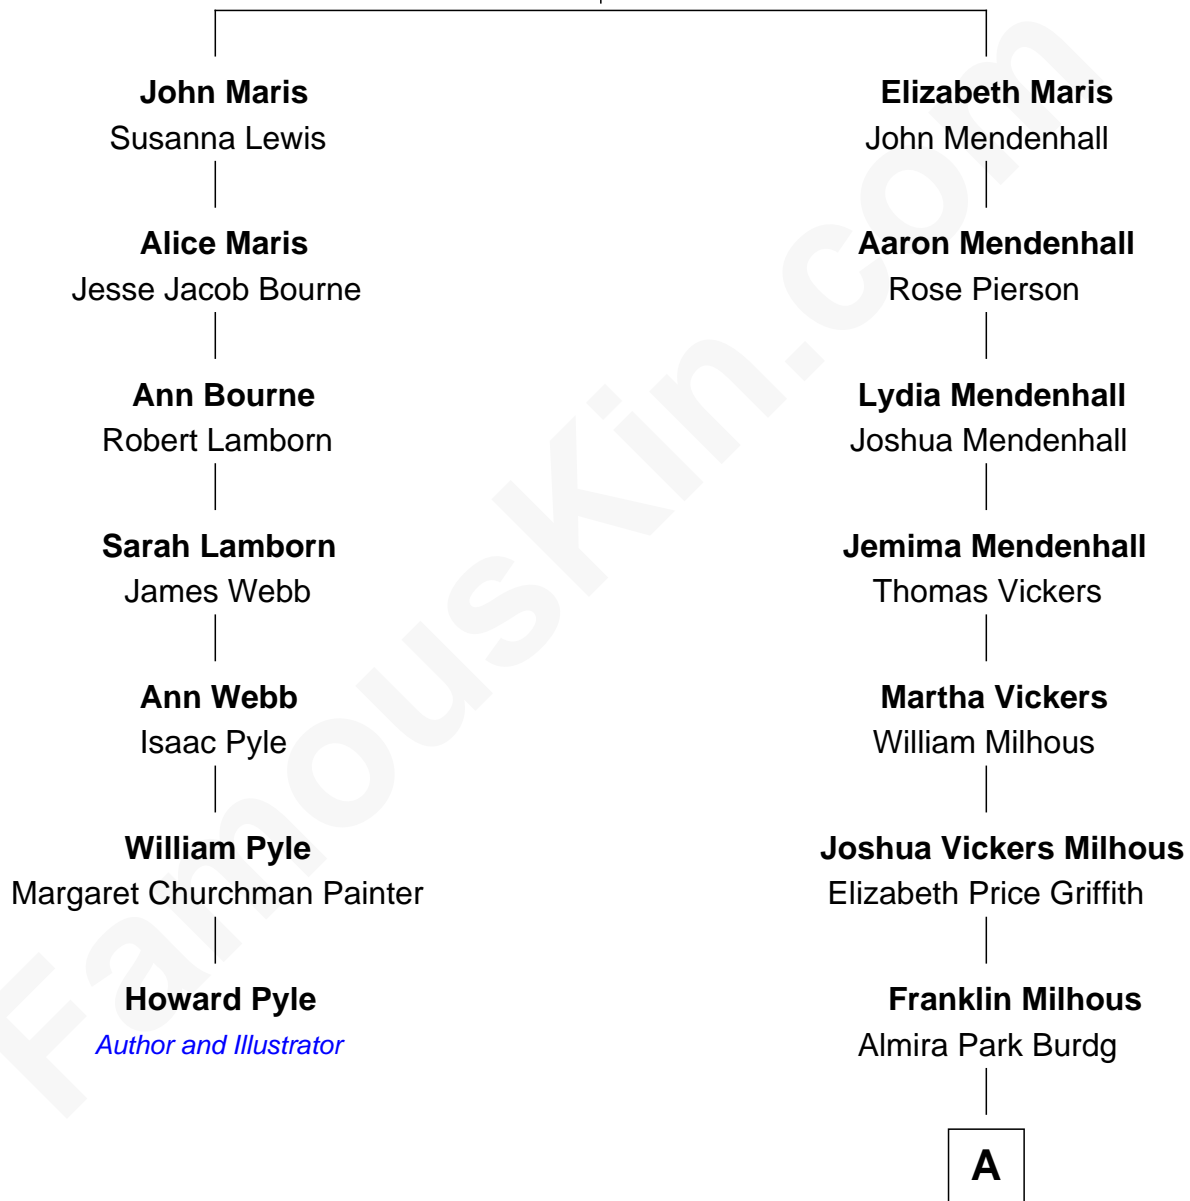

## Relationship Chart of

### Howard Pyle

*Author of The Merry Adventures of Robin Hood*

6th cousin 2 times removed of

### Richard Nixon

*37th U.S. President*

**George Maris**

Alice Wellsmith

**A**

**Hannah Milhous**  
Francis Anthony Nixon

**Richard Nixon**  
*37th U.S. President*

FamousKin.com