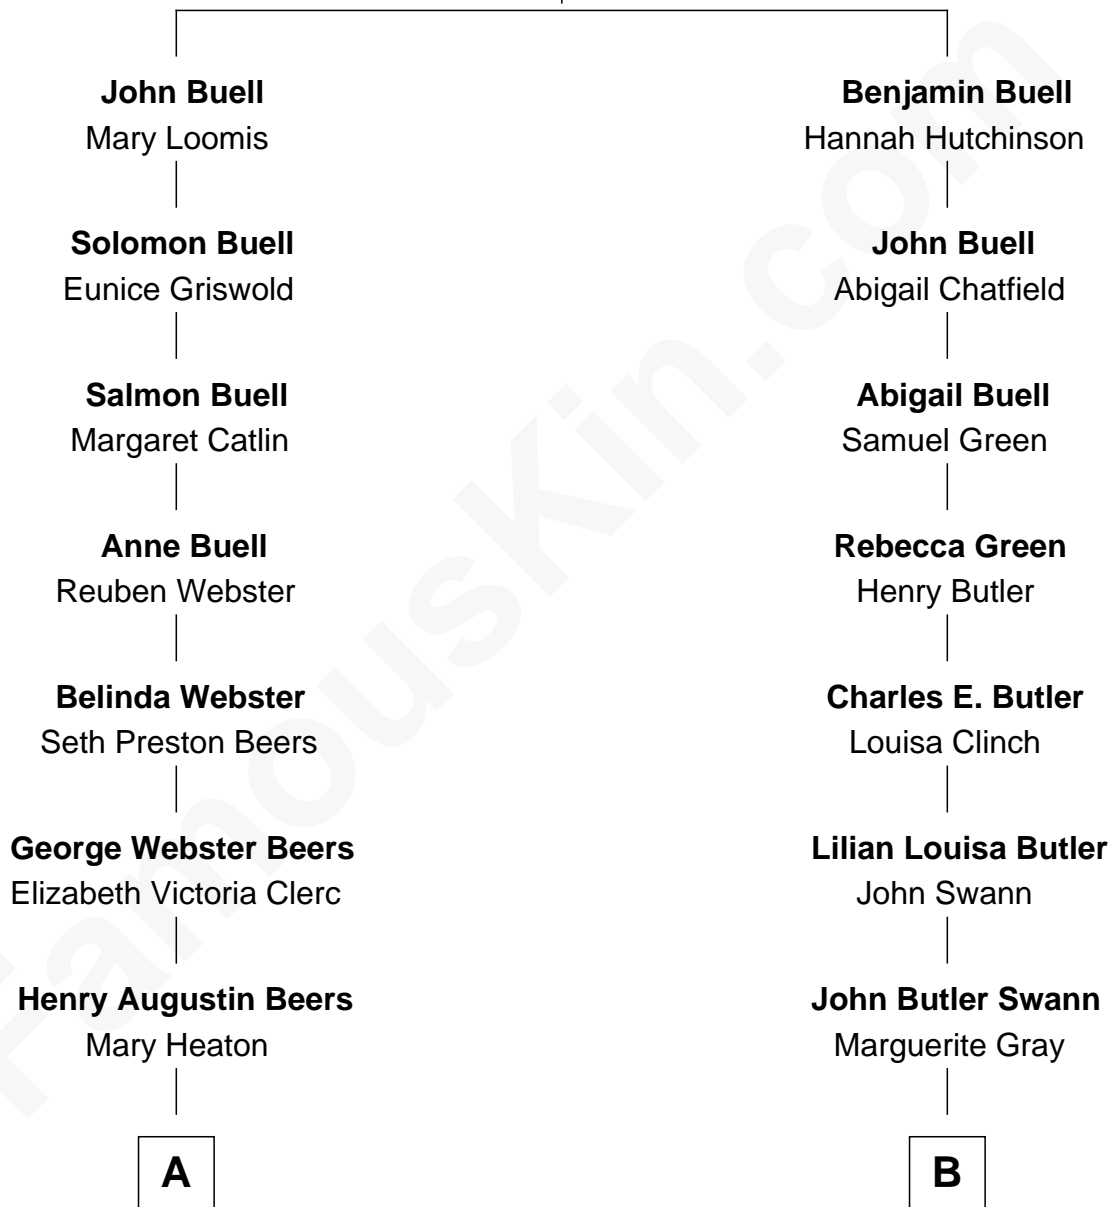

FamousKin.com Relationship Chart of

James Spader

TV and Movie Actor

8th cousin 1 time removed of

Story Musgrave

NASA Astronaut

Samuel Buell
Deborah Griswold

FamousKin.com