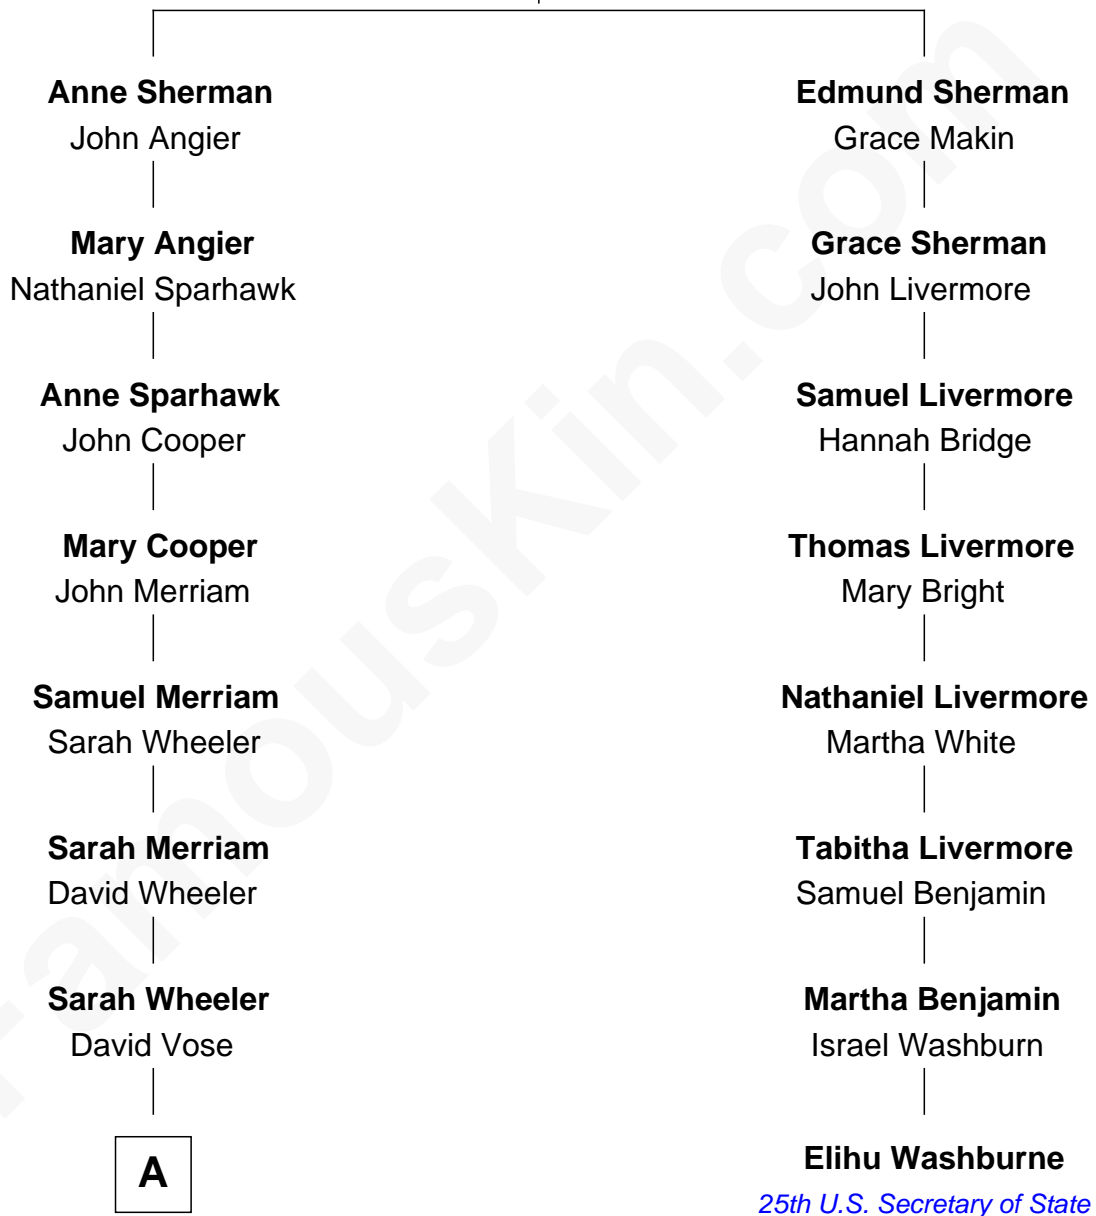

FamousKin.com Relationship Chart of

James Spader

TV and Movie Actor

7th cousin 6 times removed of

Elihu Washburne

25th U.S. Secretary of State

Edmund Sherman

Anne Pellett

A

—
Rebecca Vose

Jacob Forster

—
Jacob Forster

Louisa Webb

—
Dr. Edward Jacob Forster

Anita Damon Lyon

—
Elizabeth Thompson Forster

Frederic Channing Bowditch

—
Elizabeth Higginson Bowditch

James Randall Fraser

—
Jean Fraser

Stoddard Greenwood Spader

—
James Spader

TV and Movie Actor