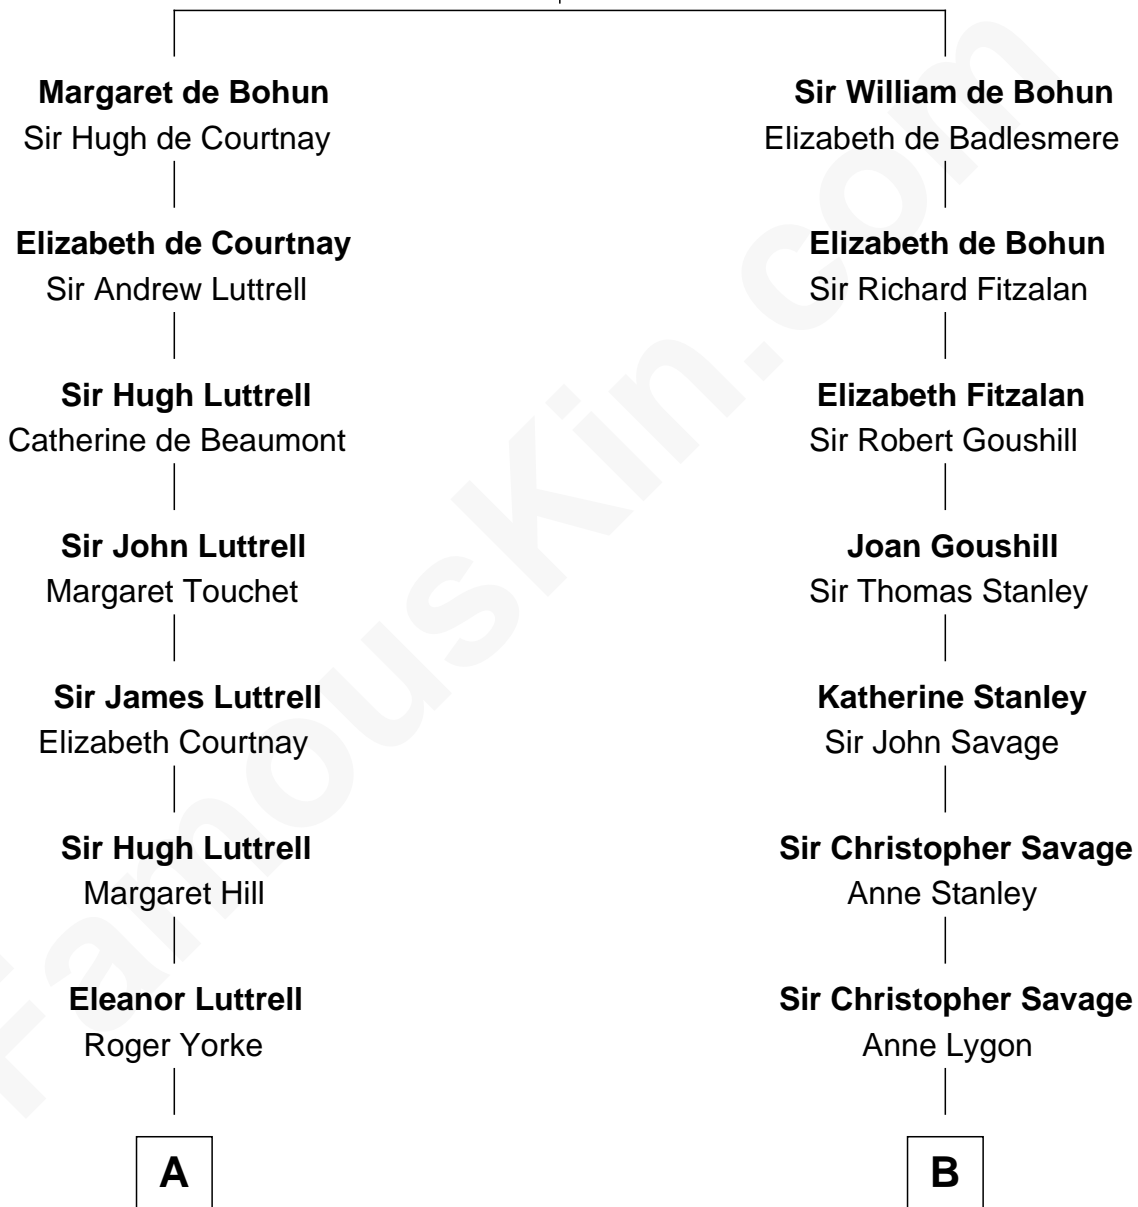

FamousKin.com

Relationship Chart of

James Spader

TV and Movie Actor

19th cousin 2 times removed of

General George S. Patton

U.S. Army - World War II

Humphrey de Bohun

Elizabeth Plantagenet

C

Julia M. Randall
William E. Fraser

Edward Abbott Fraser
Myrtle H. Brown

James Randall Fraser
Elizabeth Higginson Bowditch

Jean Fraser
Stoddard Greenwood Spader

James Spader
TV and Movie Actor