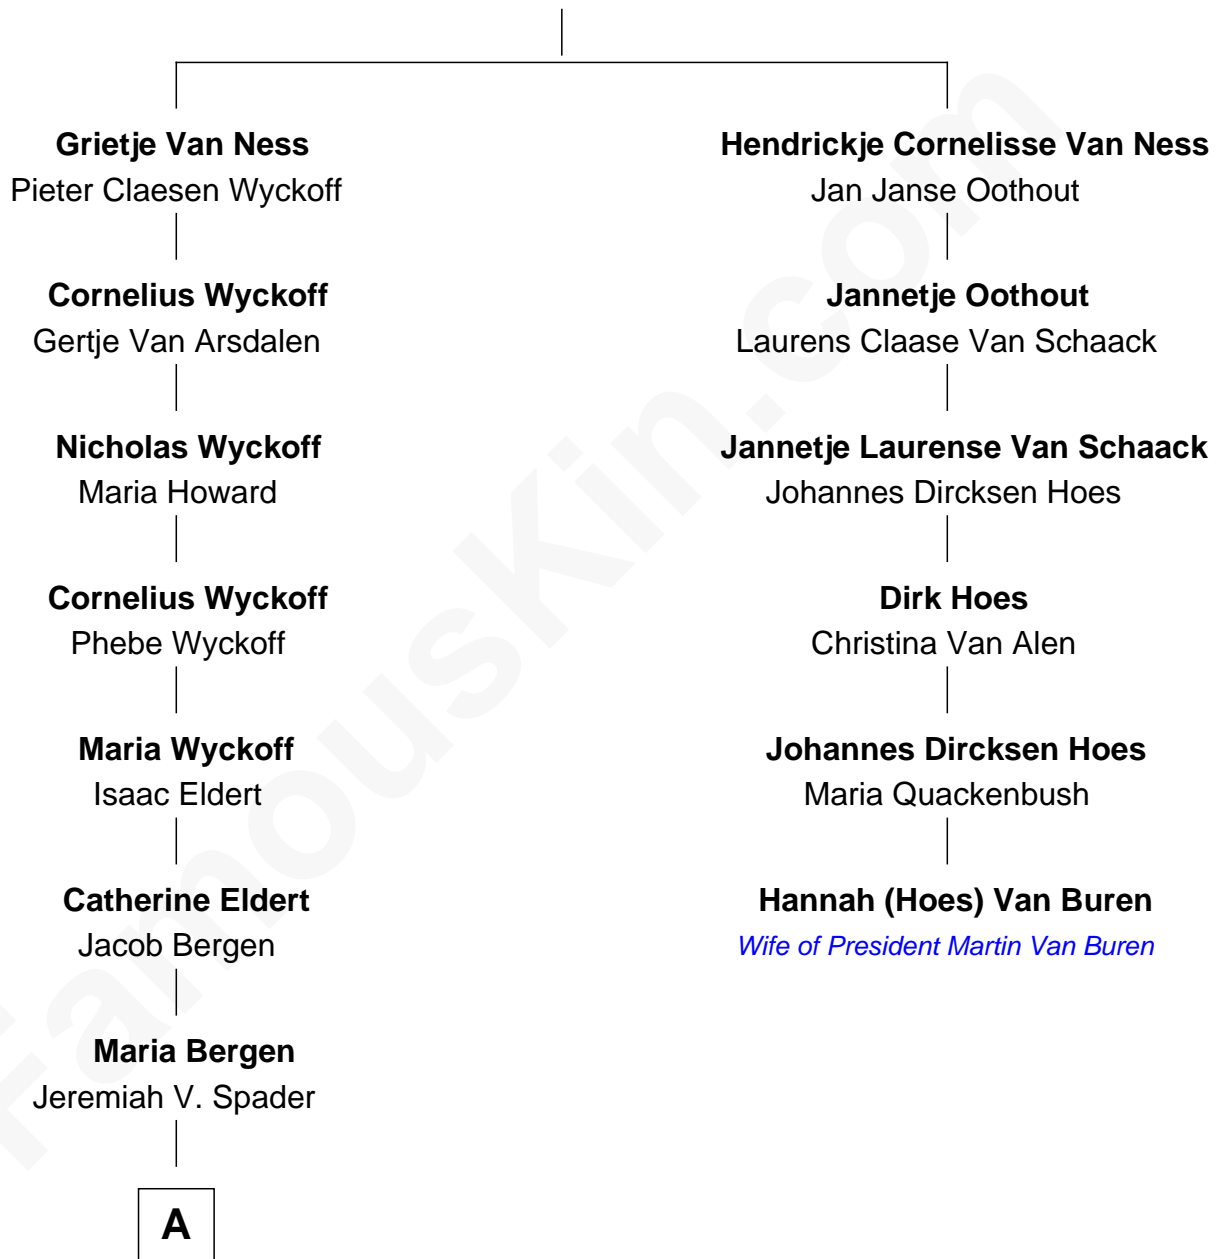

FamousKin.com

Relationship Chart of

James Spader

TV and Movie Actor

5th cousin 6 times removed of

Hannah (Hoes) Van Buren

Wife of President Martin Van Buren

Cornelis Hendrickse Van Ness
Marijen Hendricks van den Burchgraeff

A

Jeremiah Vanderbilt Spader

Margaret Gilbert Moore

Vanderbilt Spader

Fannie Augusta Stoddard

Vanderbilt Reginald Spader

Mary Heaton Beers

Stoddard Greenwood Spader

Jean Fraser

James Spader

TV and Movie Actor

FamousKin.com