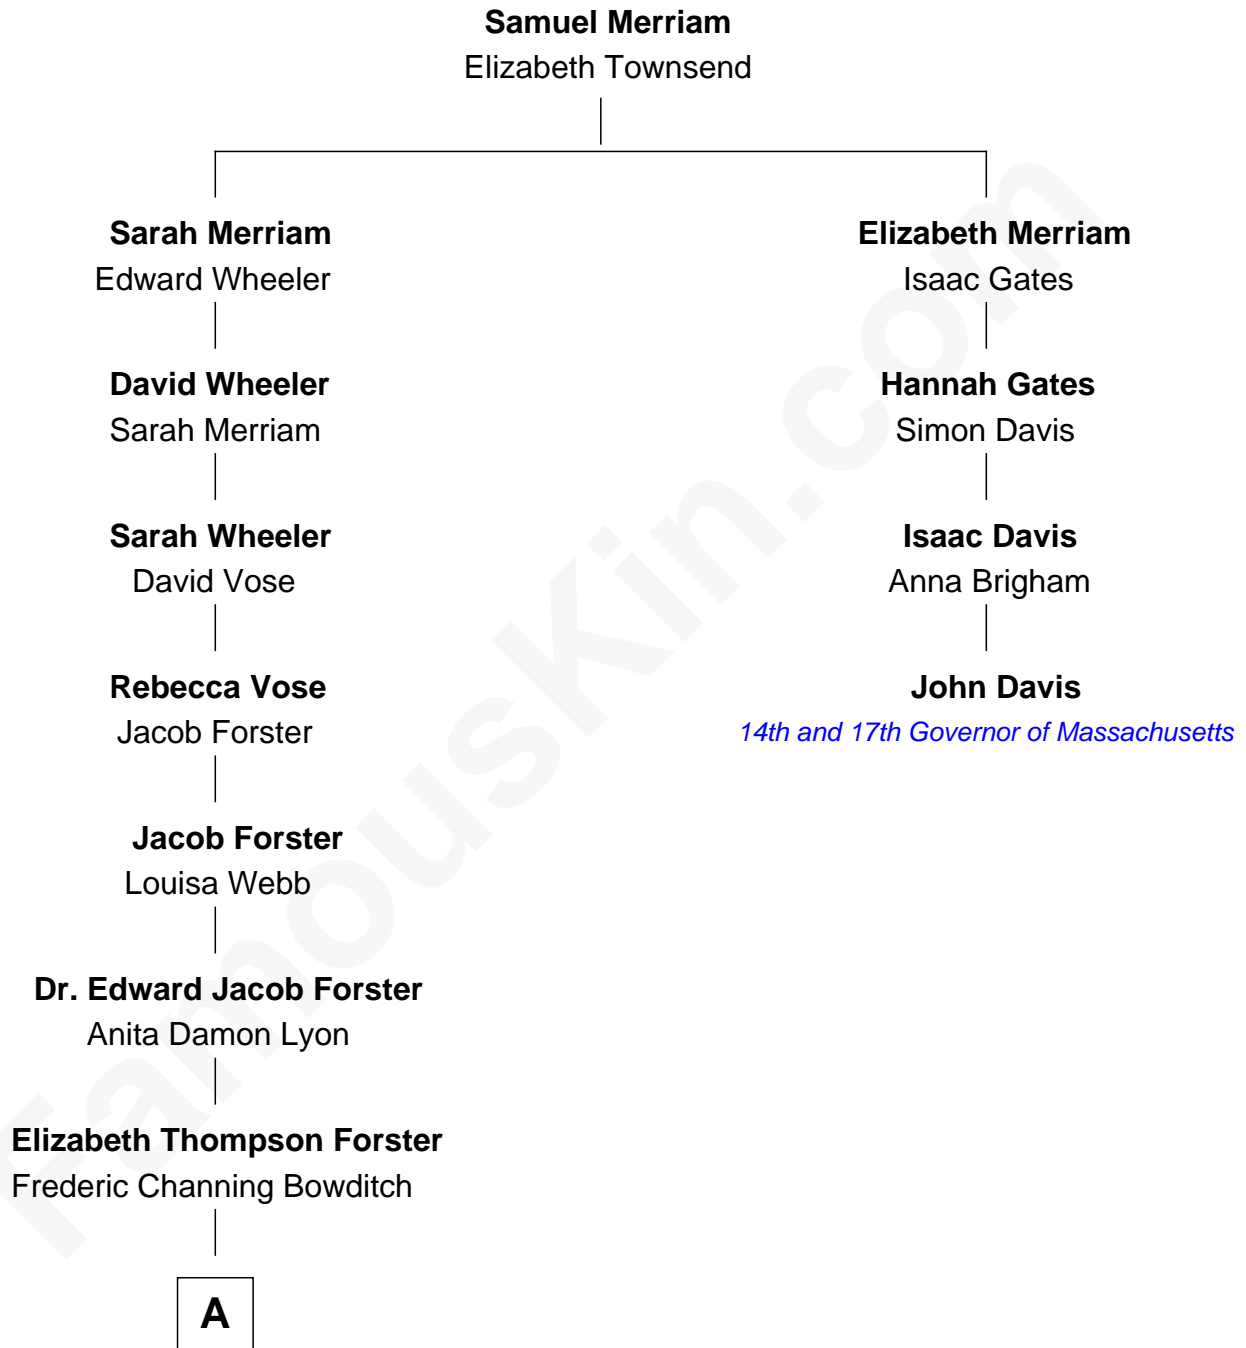

FamousKin.com Relationship Chart of

James Spader

TV and Movie Actor

3rd cousin 6 times removed of

John Davis

14th and 17th Governor of Massachusetts

A

Elizabeth Higginson Bowditch

James Randall Fraser

Jean Fraser

Stoddard Greenwood Spader

James Spader

TV and Movie Actor

FamousKin.com