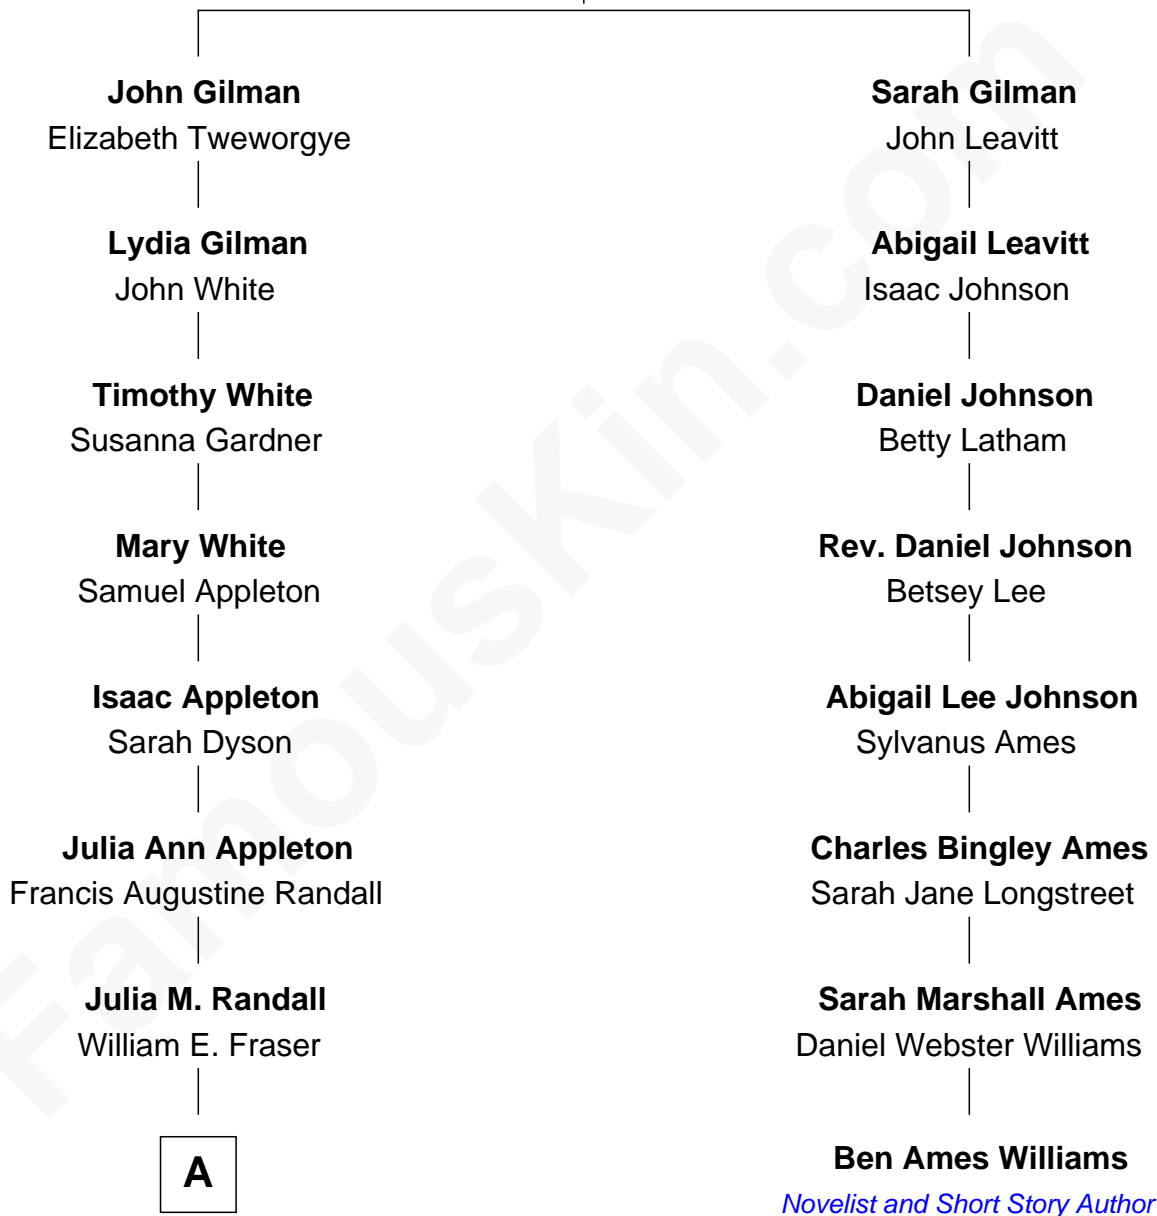

FamousKin.com Relationship Chart of

James Spader

TV and Movie Actor

7th cousin 3 times removed of

Ben Ames Williams

Novelist and Short Story Author

Edward Gilman

Mary Clark

A

Edward Abbott Fraser

Myrtle H. Brown

James Randall Fraser

Elizabeth Higginson Bowditch

Jean Fraser

Stoddard Greenwood Spader

James Spader