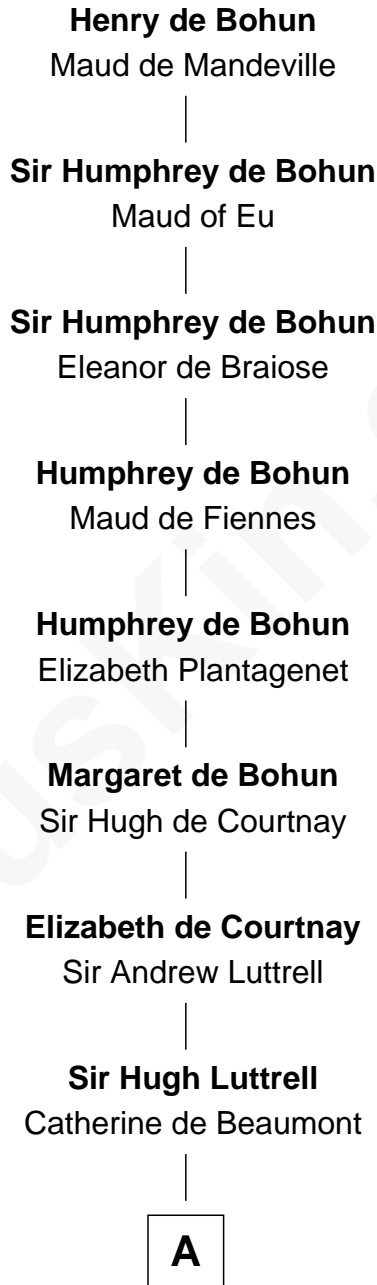

FamousKin.com Relationship Chart of

James Spader

TV and Movie Actor

24th Great-grandson of

Henry de Bohun

Magna Carta Surety

A

Sir John Luttrell
Margaret Touchet

Sir James Luttrell
Elizabeth Courtney

Sir Hugh Luttrell
Margaret Hill

Eleanor Luttrell
Roger Yorke

Elizabeth Yorke
Edmund Percival

Christian Percival
Richard Lowle

Percival Lowell
Rebecca - - - - -

Joanna Lowell
John Oliver