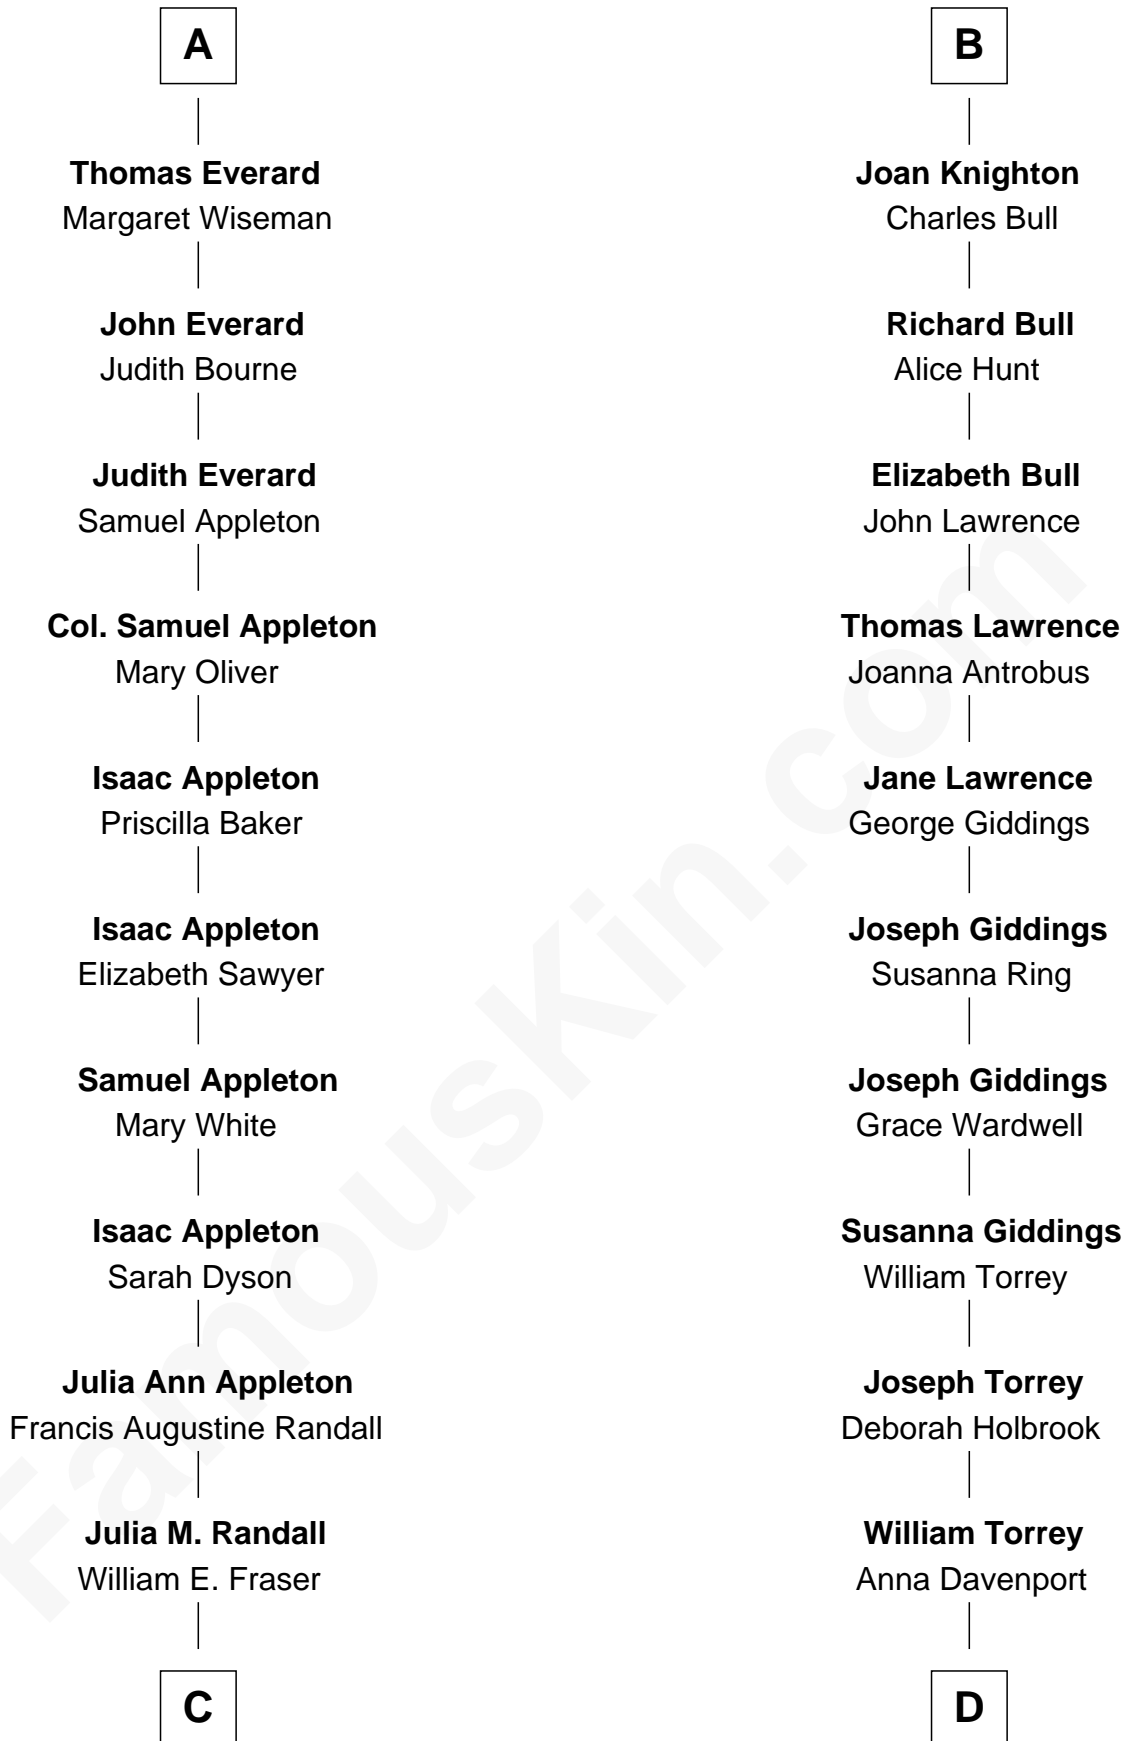

FamousKin.com Relationship Chart of

James Spader

TV and Movie Actor

19th cousin 1 time removed of

William Howard Taft

27th U.S. President

Sir Gilbert Pecche

Joan de Creye

Joan -----

Katherine Pecche

Sir Thomas Notbeme

Margaret Notbeme

John Hinckley

Cecily Hinckley

Henry Caldebeck

Thomasine Caldebeck

Thomas Underhill

Anne Underhill

Thomas Knighton

B

C

Edward Abbott Fraser

Myrtle H. Brown

James Randall Fraser