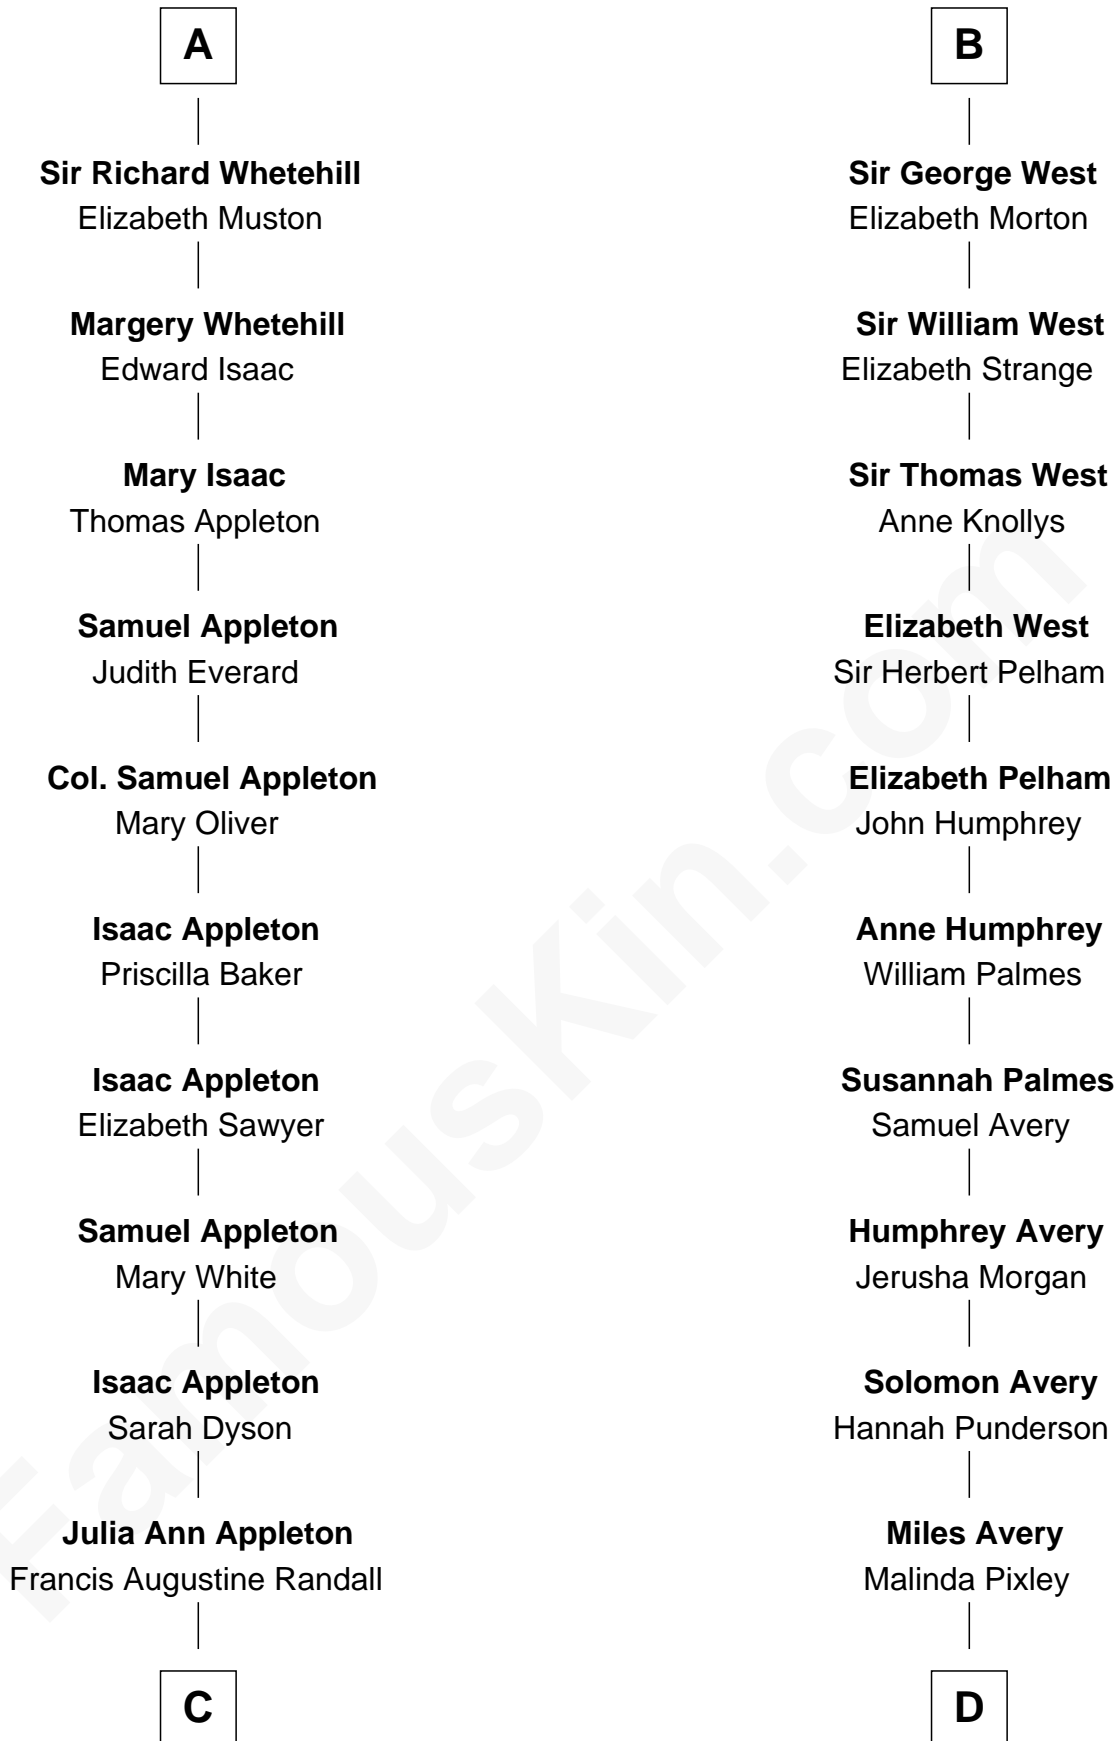

FamousKin.com Relationship Chart of

James Spader

TV and Movie Actor

21st cousin of

Nelson Rockefeller

41st U.S. Vice-President

John IV le Strange

Joan de Somery

C

Julia M. Randall
William E. Fraser

Edward Abbott Fraser
Myrtle H. Brown

James Randall Fraser
Elizabeth Higginson Bowditch

Jean Fraser
Stoddard Greenwood Spader

James Spader
TV and Movie Actor

D

Lucy Avery
Godfrey Lewis Rockefeller

William Avery Rockefeller
Eliza Davison

John Davison Rockefeller
Laura Celestia Spelman

John Davison Rockefeller
Abby Greene Aldrich

Nelson Rockefeller
41st U.S. Vice-President

FamousKin.com