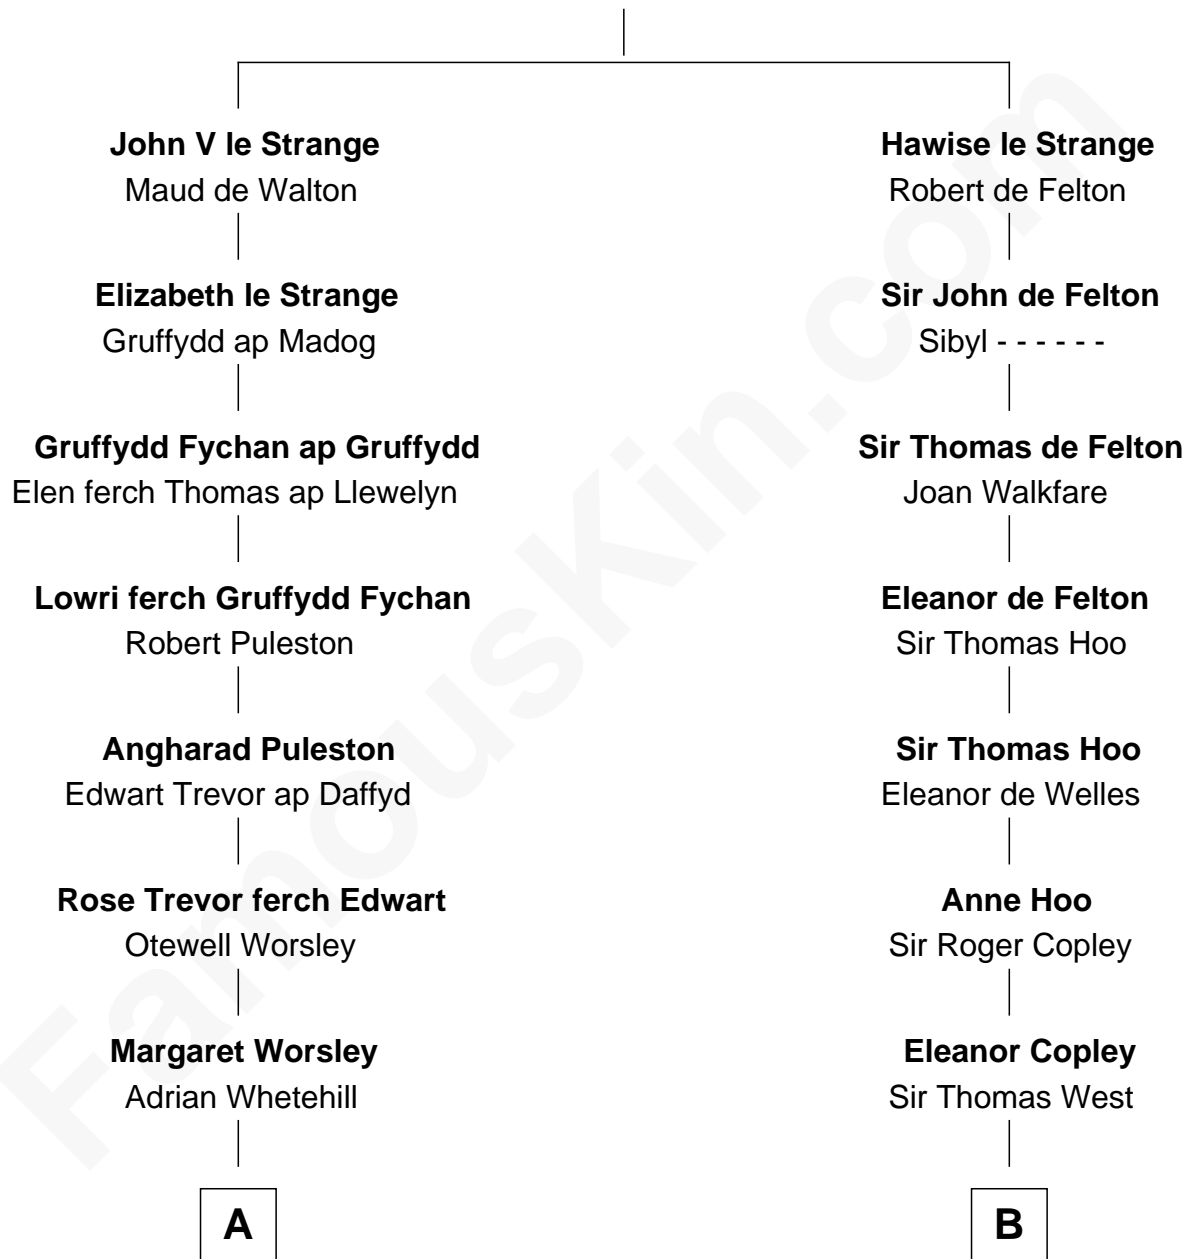

FamousKin.com Relationship Chart of

James Spader

TV and Movie Actor

21st cousin of

Nelson Rockefeller

41st U.S. Vice-President

John IV le Strange

Joan de Somery

C

Julia M. Randall
William E. Fraser

Edward Abbott Fraser
Myrtle H. Brown

James Randall Fraser
Elizabeth Higginson Bowditch

Jean Fraser
Stoddard Greenwood Spader

James Spader
TV and Movie Actor

D

Lucy Avery
Godfrey Lewis Rockefeller

William Avery Rockefeller
Eliza Davison

John Davison Rockefeller
Laura Celestia Spelman

John Davison Rockefeller
Abby Greene Aldrich

Nelson Rockefeller
41st U.S. Vice-President

FamousKin.com