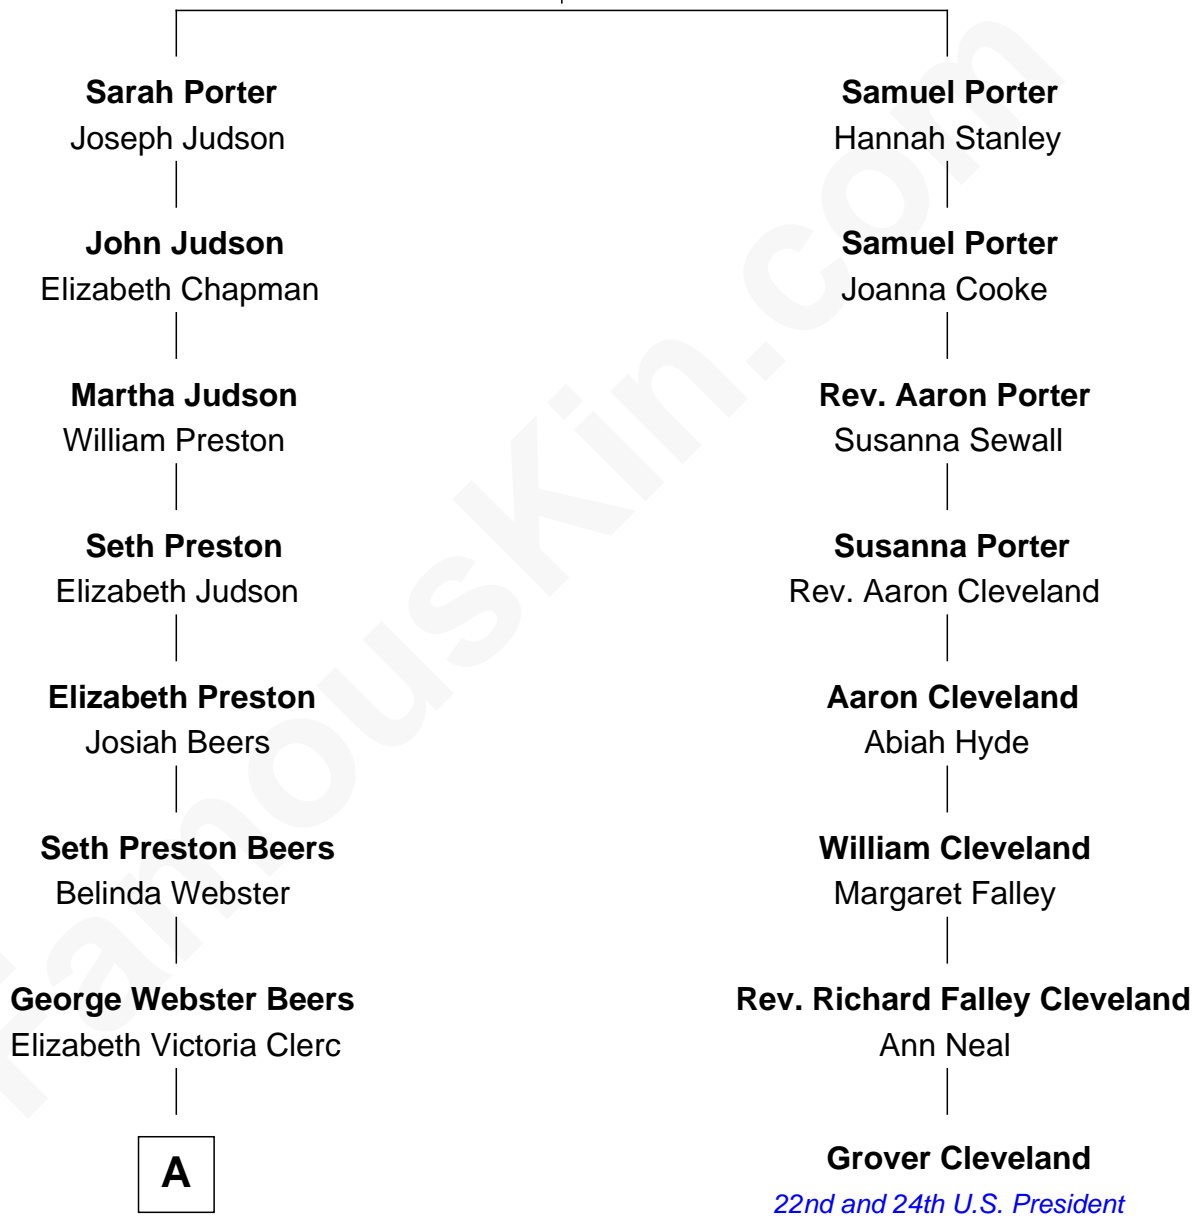

# FamousKin.com Relationship Chart of

**James Spader**

*TV and Movie Actor*

7th cousin 3 times removed of

**Grover Cleveland**

*22nd and 24th U.S. President*

**John Porter**

Anna White

FamousKin.com