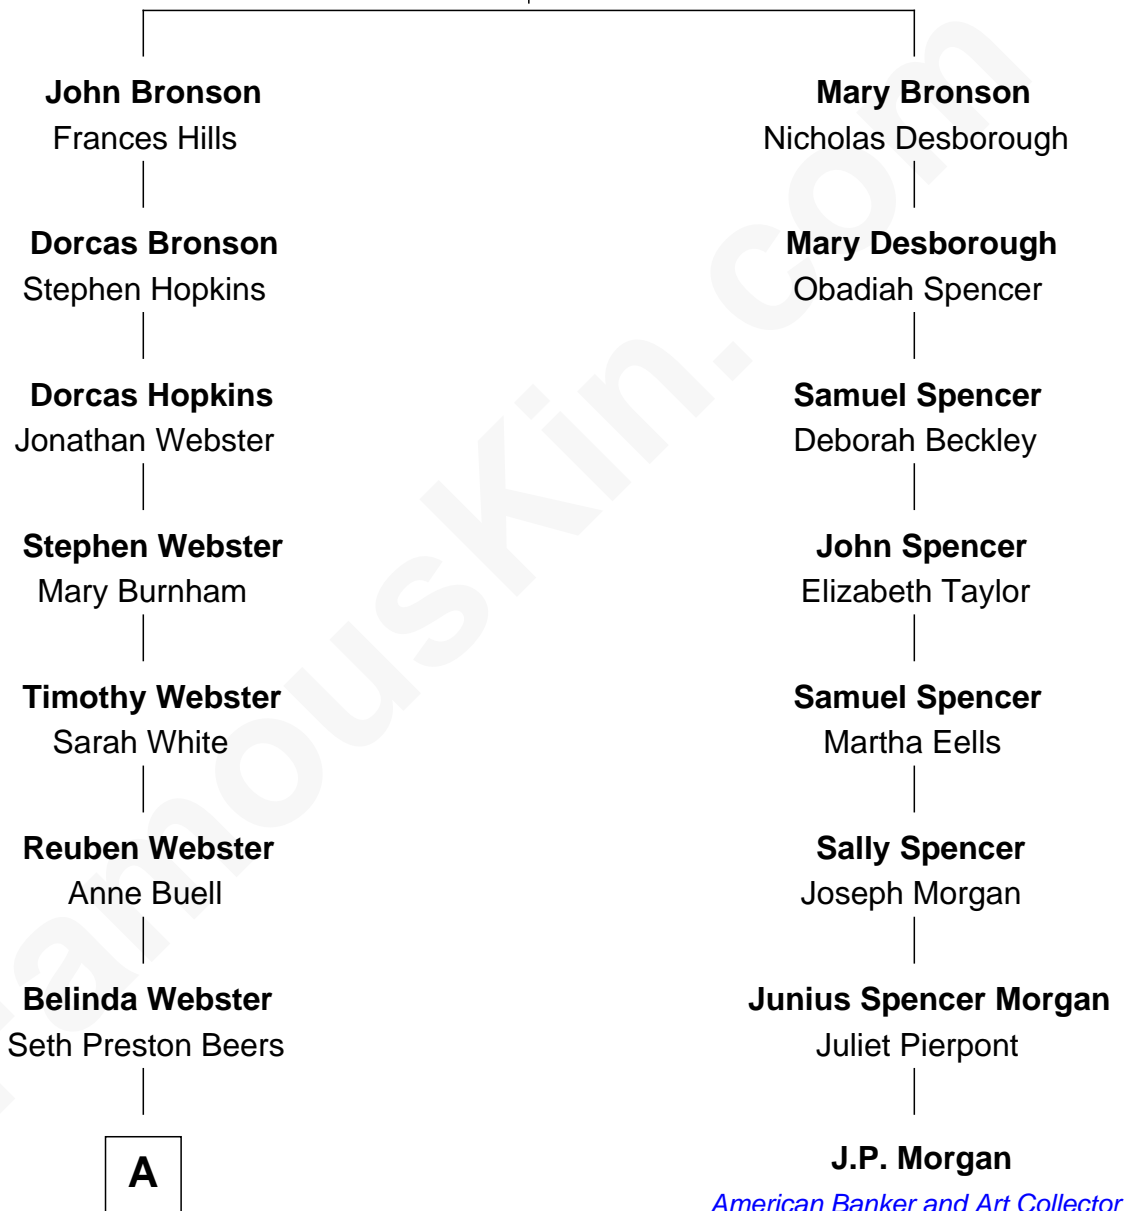

# FamousKin.com Relationship Chart of

**James Spader**

*TV and Movie Actor*

7th cousin 4 times removed of

**J.P. Morgan**

*American Banker and Art Collector*

**Roger Bronson**

Mary Underwood

**A**

**George Webster Beers**

Elizabeth Victoria Clerc

**Henry Augustin Beers**

Mary Heaton

**Mary Heaton Beers**

Vanderbilt Reginald Spader

**Stoddard Greenwood Spader**

Jean Fraser

**James Spader**

*TV and Movie Actor*