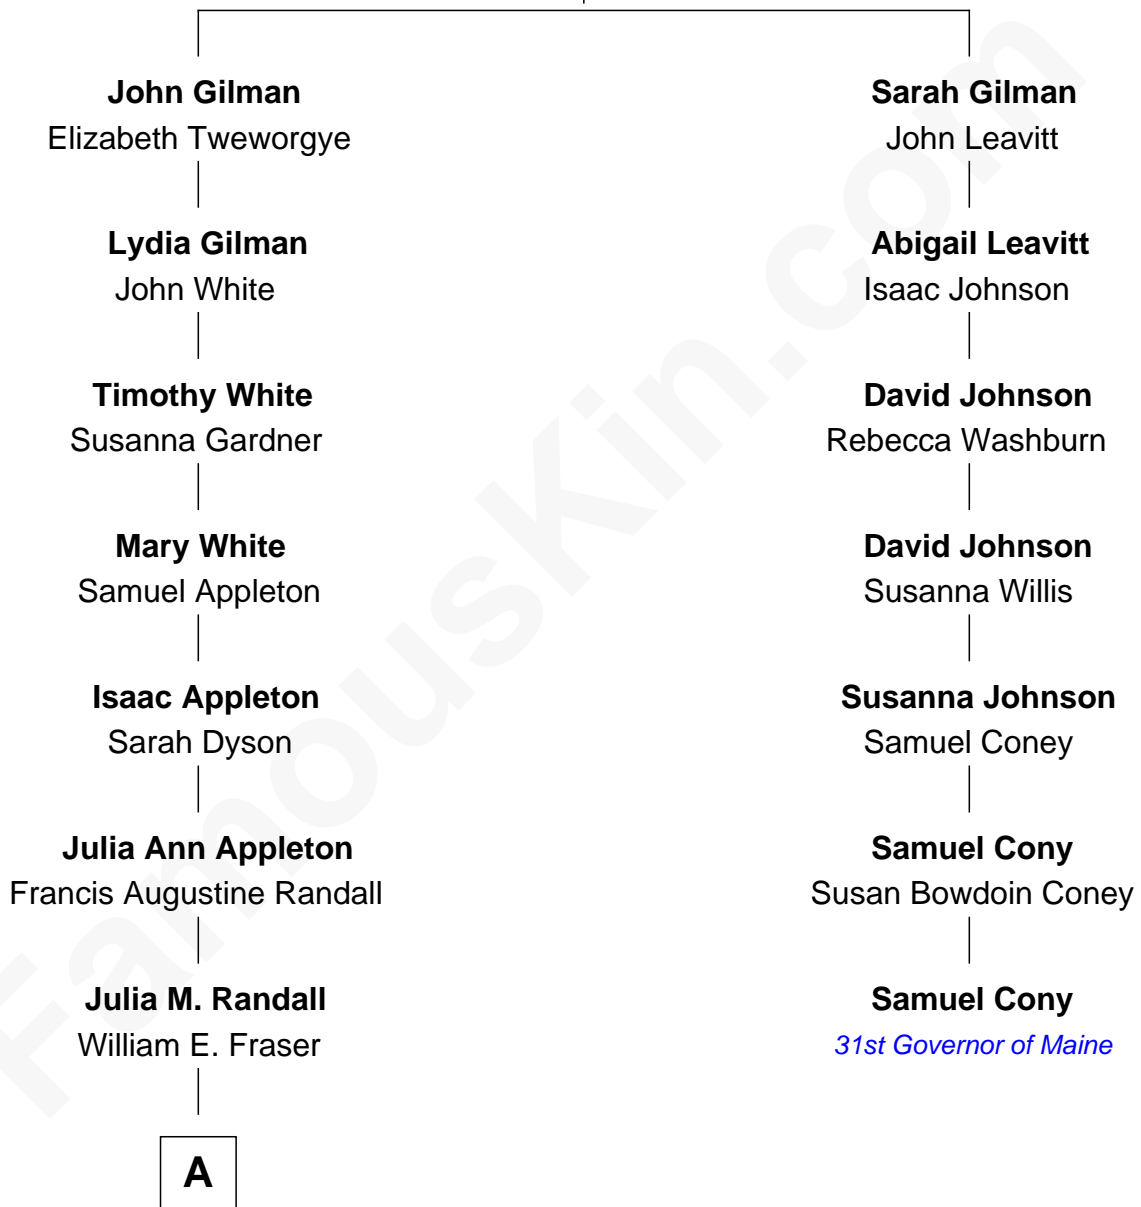

# FamousKin.com Relationship Chart of

**James Spader**

*TV and Movie Actor*

6th cousin 4 times removed of

**Samuel Cony**

*31st Governor of Maine*

**Edward Gilman**

Mary Clark

**A**

Edward Abbott Fraser

Myrtle H. Brown

James Randall Fraser

Elizabeth Higginson Bowditch

Jean Fraser

Stoddard Greenwood Spader

James Spader