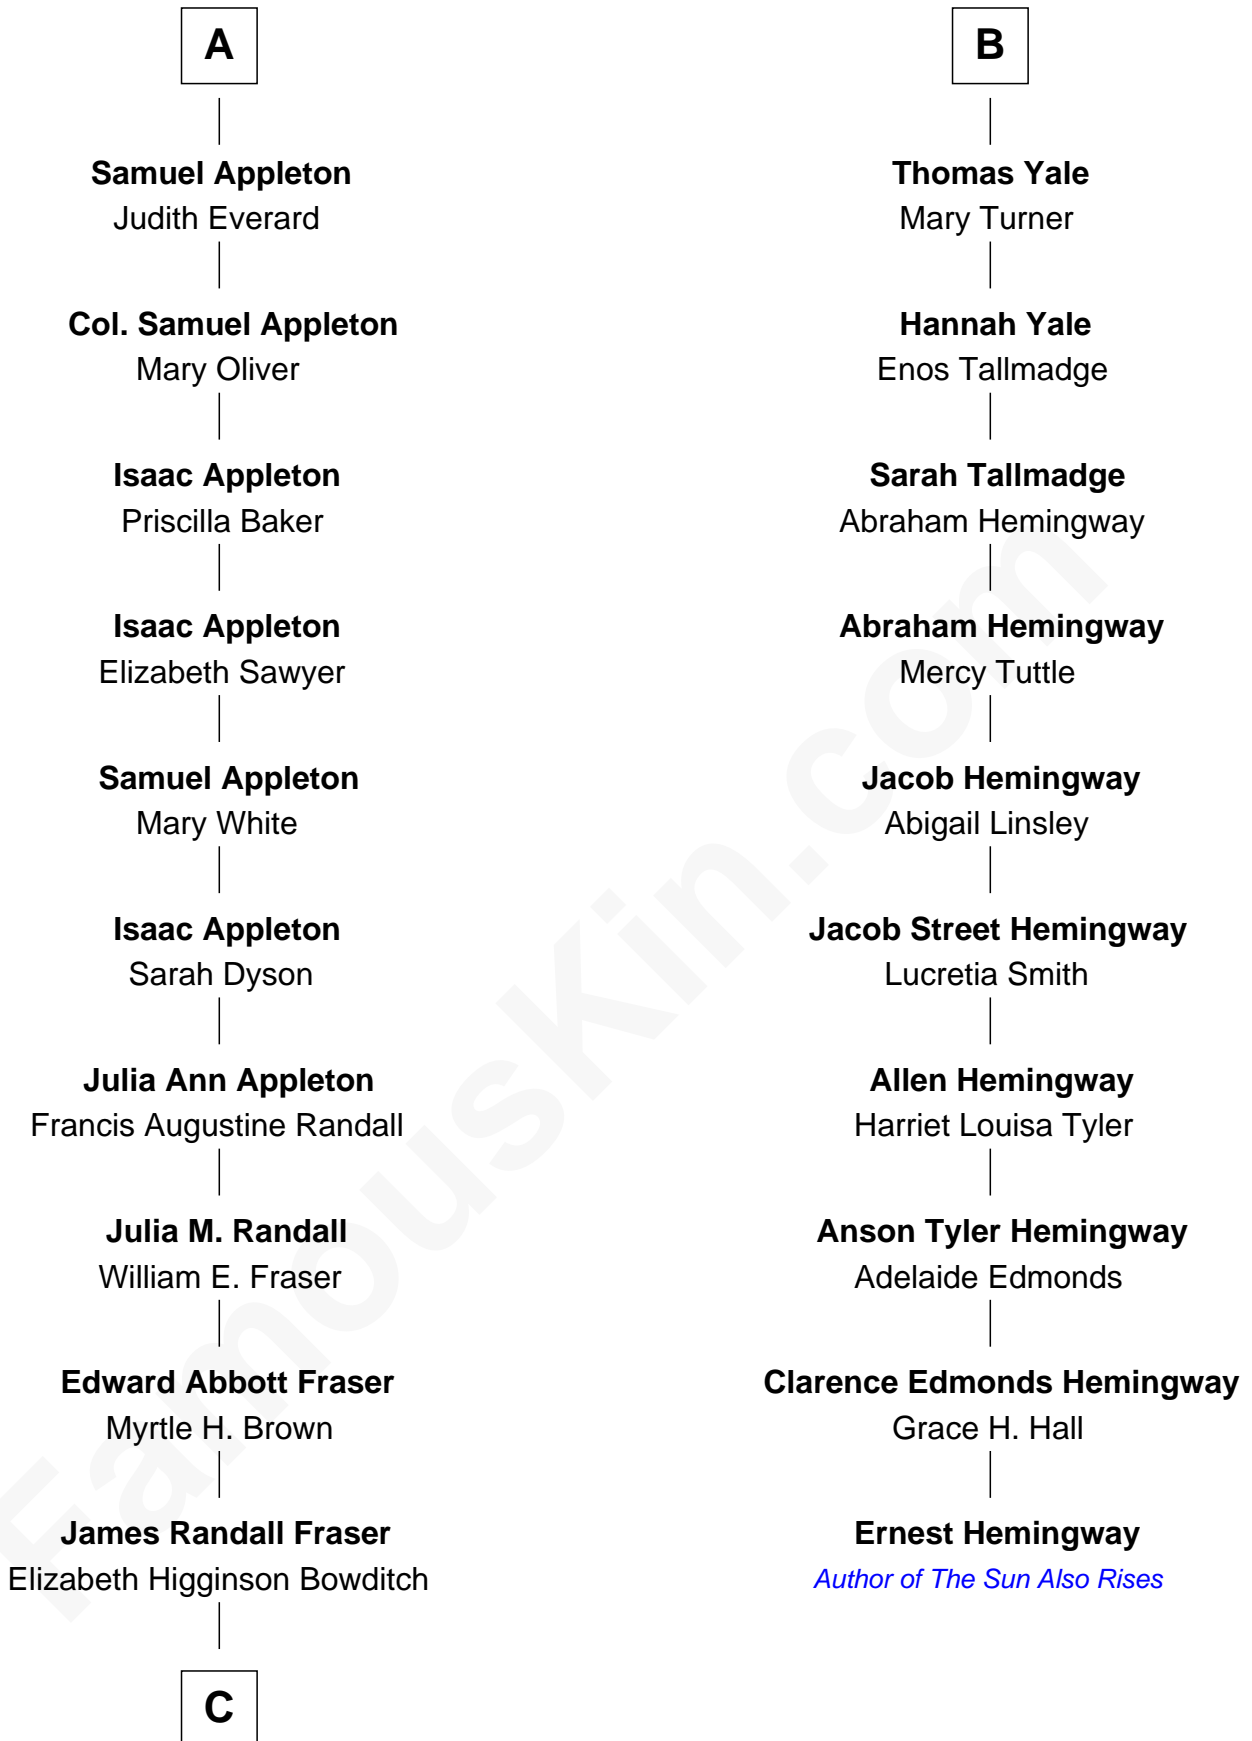

FamousKin.com

Relationship Chart of

James Spader

TV and Movie Actor

16th cousin 2 times removed of

Ernest Hemingway

Author of The Sun Also Rises

Gruffydd Fychan ap Gruffydd

Tudor Gruffydd

Maud ferch Ienaf ap Adda

Lowri ferch Twdr

Gruffyd ap Einion

Elisau ap Gruffydd

Margaret ferch Jenkyn

David Lloyd

Gwenhwyfar Lloyd

John Wynn

Agnes Lloyd

Rev. David Yale

Frances Lloyd

Thomas Yale

Ann Lloyd

B

C