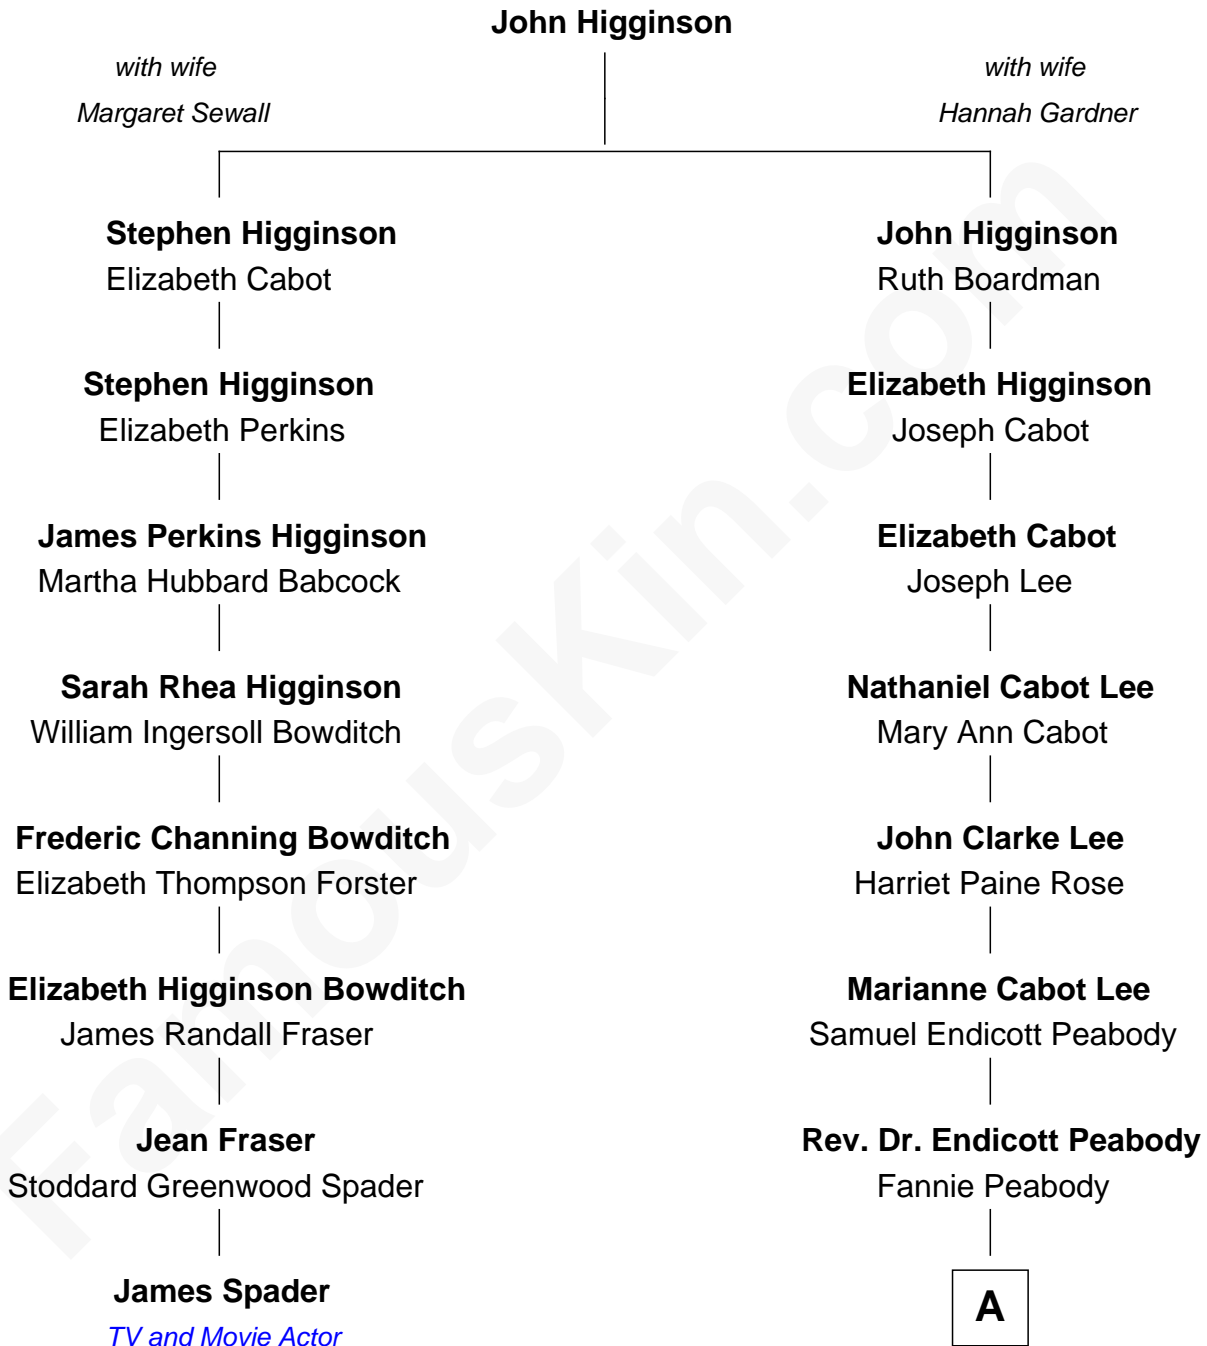

# FamousKin.com Relationship Chart of

**James Spader**

*TV and Movie Actor*

7th cousin 2 times removed of

**Kyra Sedgwick**

*TV and Movie Actress*

A

**Helen Peabody**  
Robert Minturn Sedgwick

**Henry Dwight Sedgwick**  
Patricia Ann Rosenwald

**Kyra Sedgwick**  
*TV and Movie Actress*

FamousKin.com