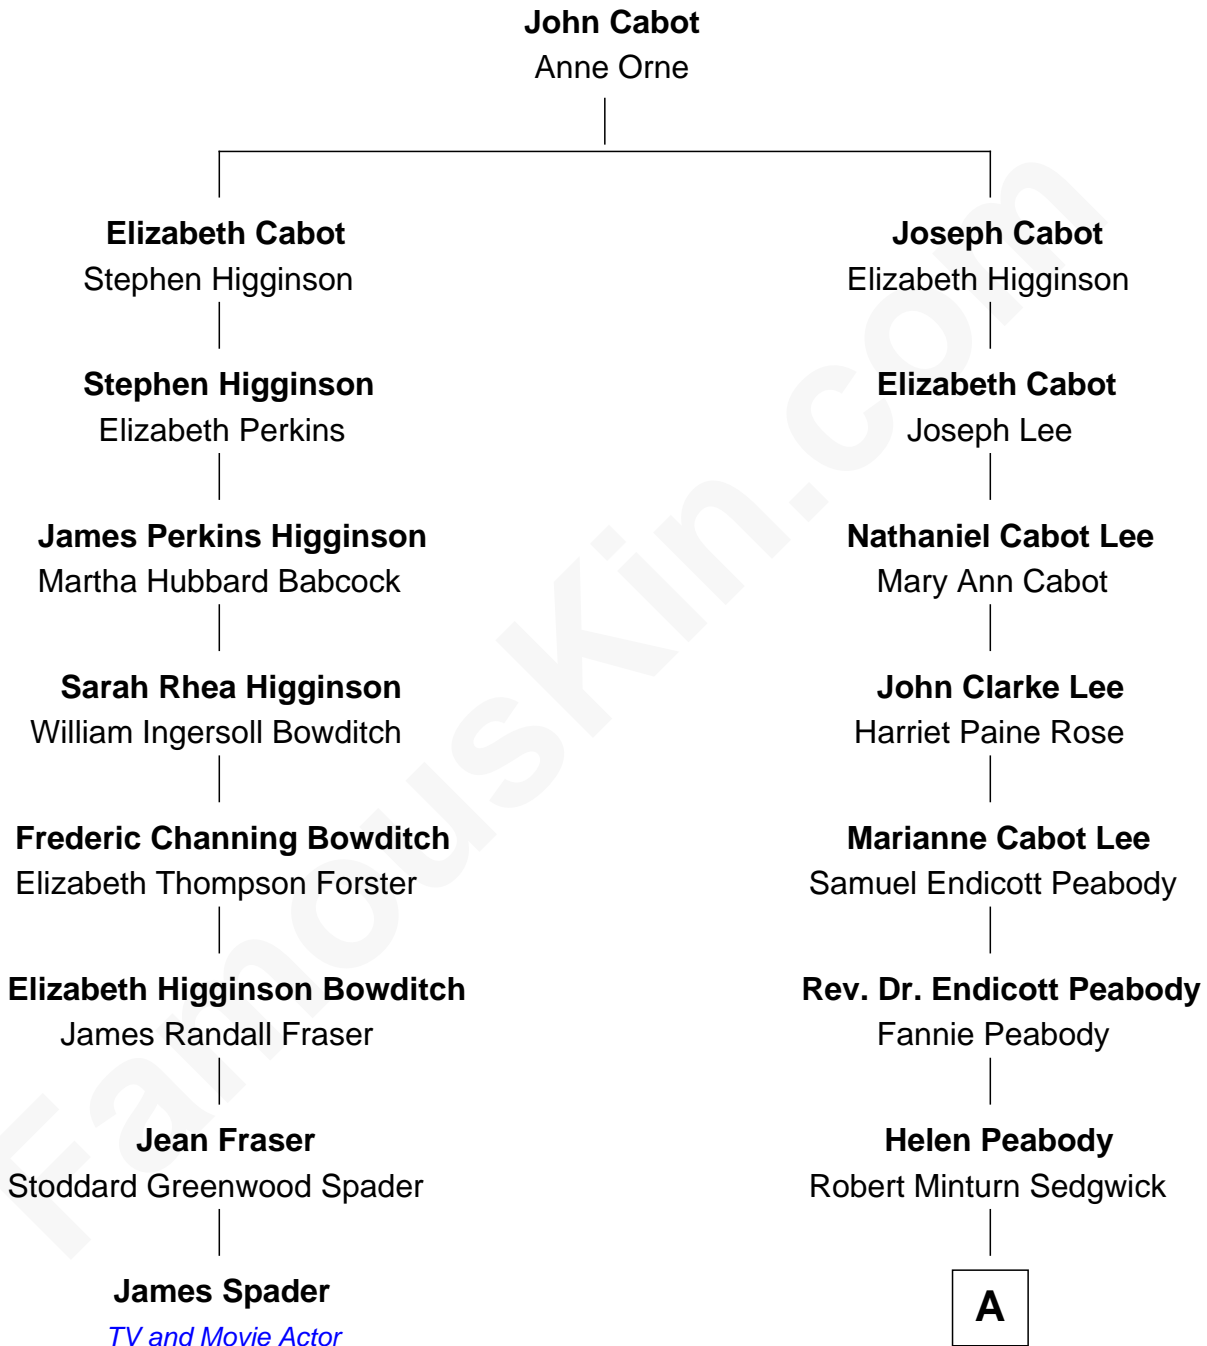

## Relationship Chart of

**James Spader**

*TV and Movie Actor*

7th cousin 1 time removed of

**Kyra Sedgwick**

*TV and Movie Actress*

A

Henry Dwight Sedgwick

Patricia Ann Rosenwald

Kyra Sedgwick

*TV and Movie Actress*

FamousKin.com