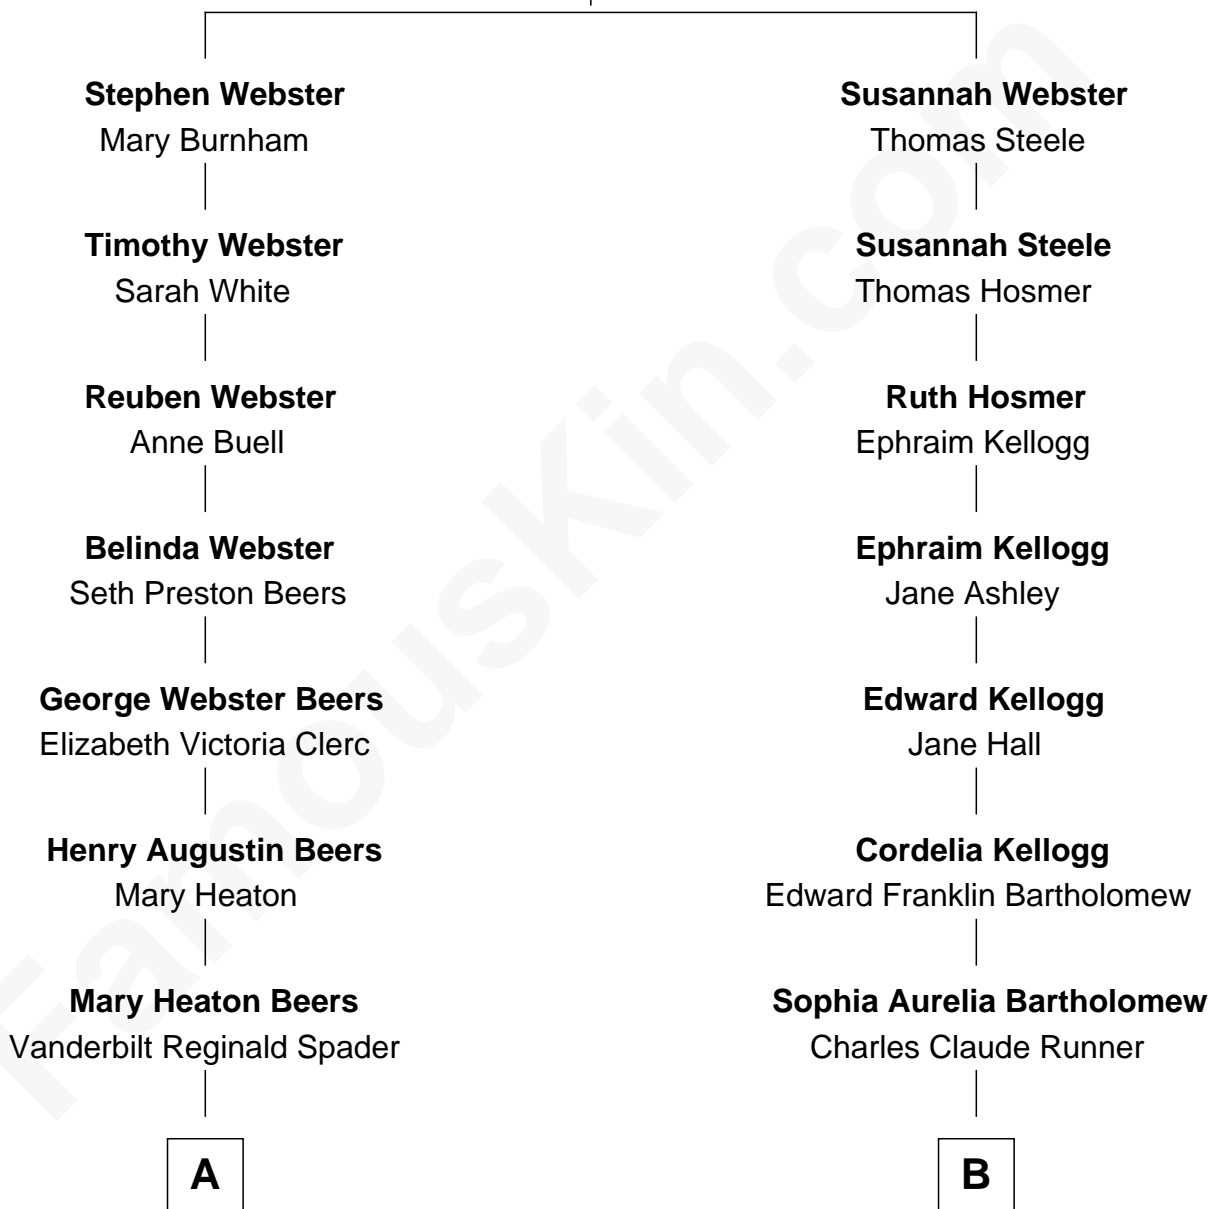

FamousKin.com Relationship Chart of

James Spader

TV and Movie Actor

8th cousin 1 time removed of

Clint Eastwood

TV & Film Actor and Director

Jonathan Webster

Dorcas Hopkins

FamousKin.com