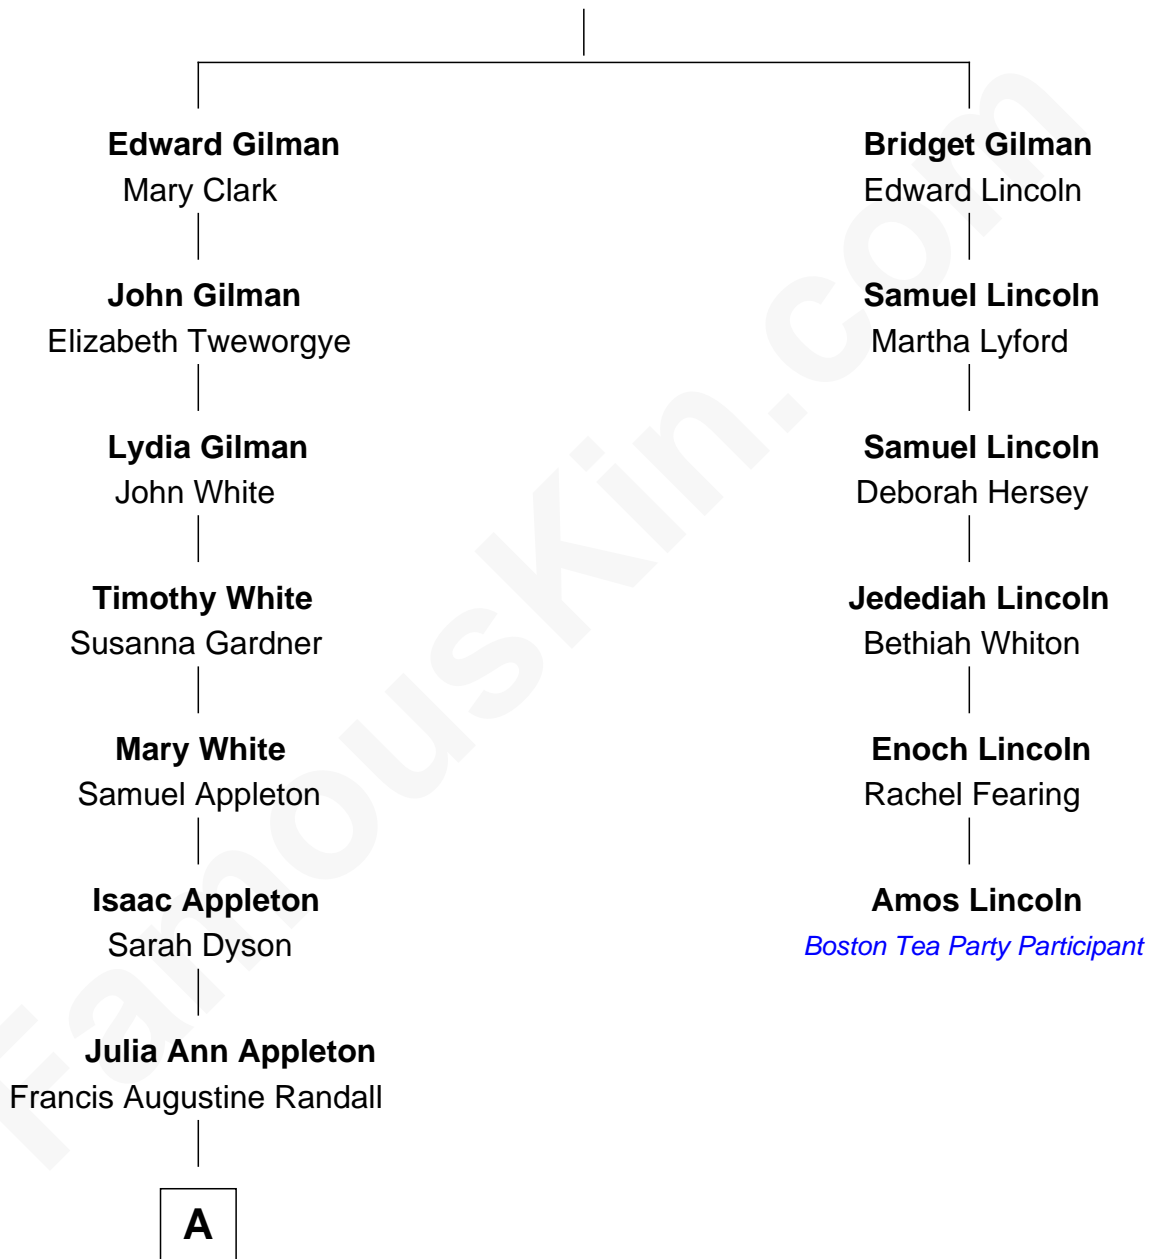

# FamousKin.com Relationship Chart of

**James Spader**

*TV and Movie Actor*

5th cousin 6 times removed of

**Amos Lincoln**

*Boston Tea Party Participant*

**Edward Gilman**

**A**

Julia M. Randall

William E. Fraser

Edward Abbott Fraser

Myrtle H. Brown

James Randall Fraser

Elizabeth Higginson Bowditch

Jean Fraser

Stoddard Greenwood Spader