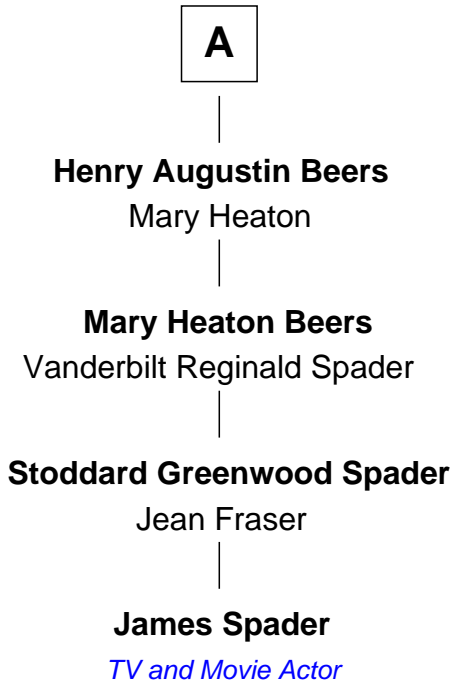

# FamousKin.com Relationship Chart of

**James Spader**

*TV and Movie Actor*

5th cousin 5 times removed of

**Ralph Waldo Emerson**

*American Poet*

**Peter Prudden**

Joanna Boyse

**Mary Prudden**  
Rev. Zechariah Walker

**Zechariah Walker**  
Elizabeth Minor

**Mary Walker**  
Joseph Judson

**Elizabeth Judson**  
Seth Preston

**Elizabeth Preston**  
Josiah Beers

**Seth Preston Beers**  
Belinda Webster

**George Webster Beers**  
Elizabeth Victoria Clerc

**A**

**Abigail Prudden**

Joseph Walker

**Robert Walker**  
Ruth Wilcockson

**Phebe Walker**  
Daniel Bliss

**Phebe Bliss**  
Rev. William Emerson

**Rev. William Emerson**  
Ruth Haskins

**Ralph Waldo Emerson**  
*American Poet*

FamousKin.com