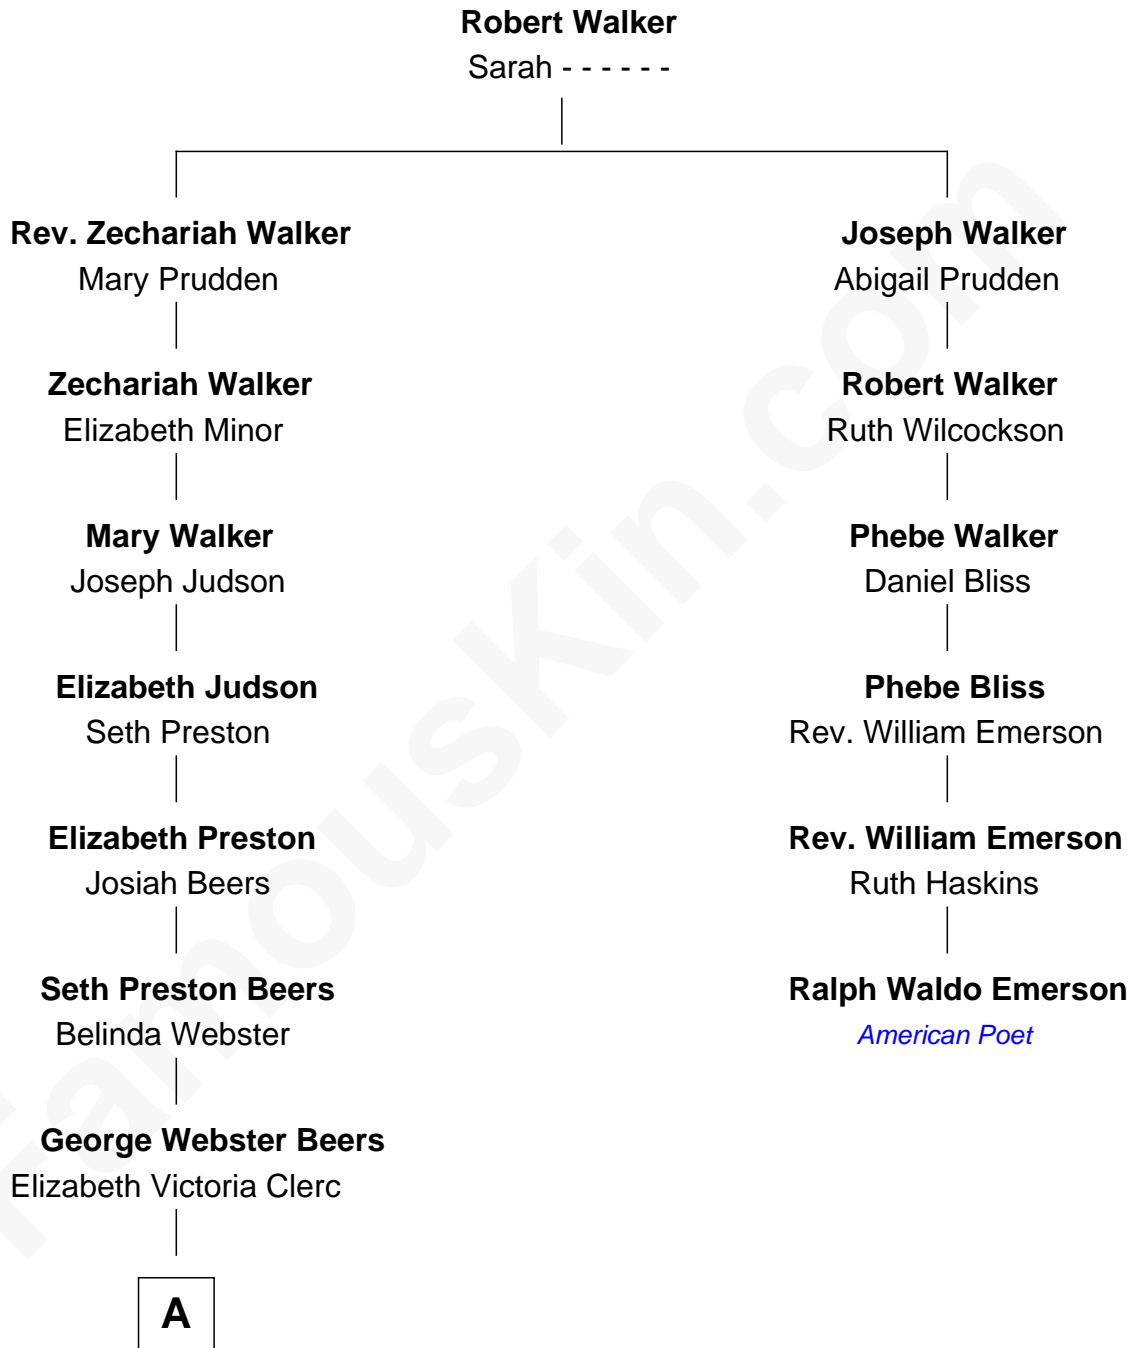

FamousKin.com Relationship Chart of

James Spader

TV and Movie Actor

5th cousin 5 times removed of

Ralph Waldo Emerson

American Poet

FamousKin.com