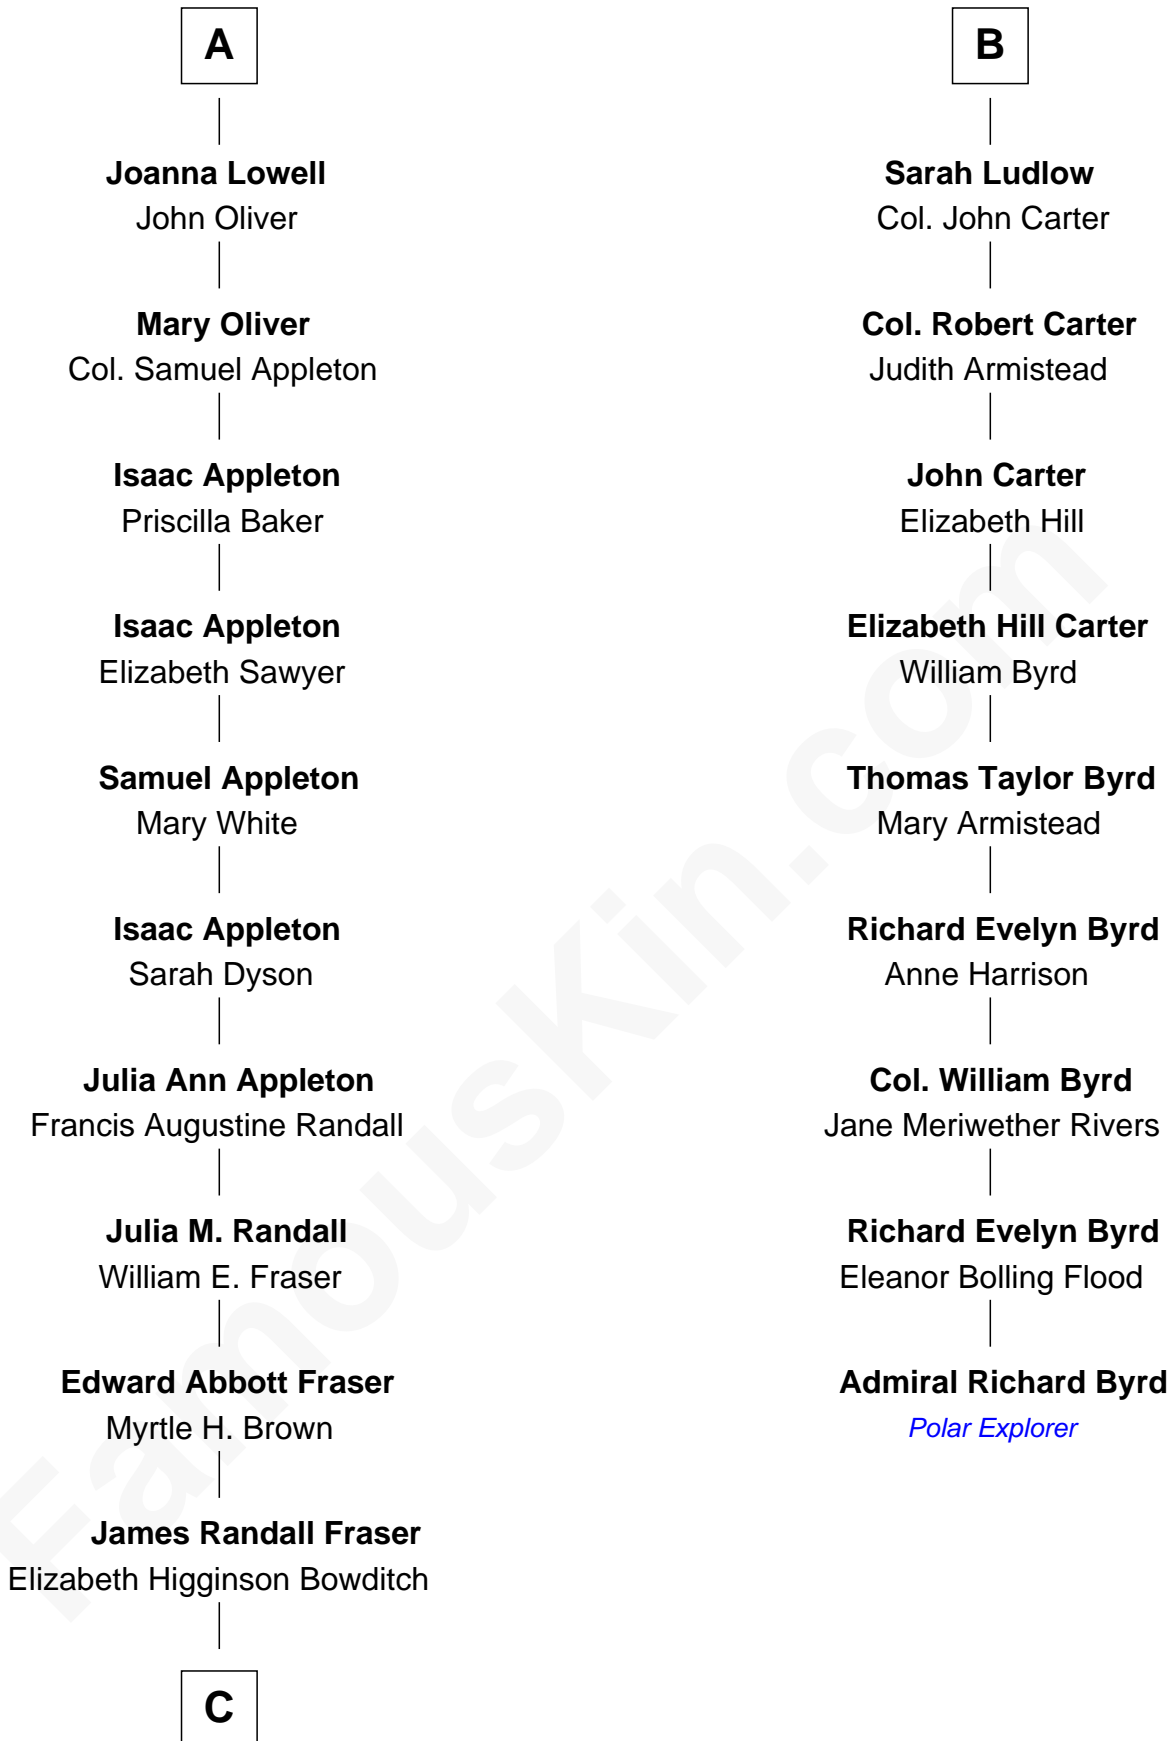

FamousKin.com Relationship Chart of

James Spader

TV and Movie Actor

15th cousin 3 times removed of

Admiral Richard Byrd

Polar Explorer

Sir Hugh Luttrell
Catherine de Beaumont

Sir John Luttrell
Margaret Touchet

Elizabeth Luttrell
John Stratton

Sir James Luttrell
Elizabeth Courtney

Elizabeth Stratton
John Andrews

Sir Hugh Luttrell
Margaret Hill

Elizabeth Andrews
Sir Thomas de Windsor

Eleanor Luttrell
Roger Yorke

Sir Andrews de Windsor
Elizabeth Blount

Elizabeth Yorke
Edmund Percival

Edith Windsor
George Ludlow

Christian Percival
Richard Lowle

Thomas Ludlow
Jane Pyle

Percival Lowell
Rebecca - - - - -

Gabriel Ludlow
Phillis - - - - -

A

B