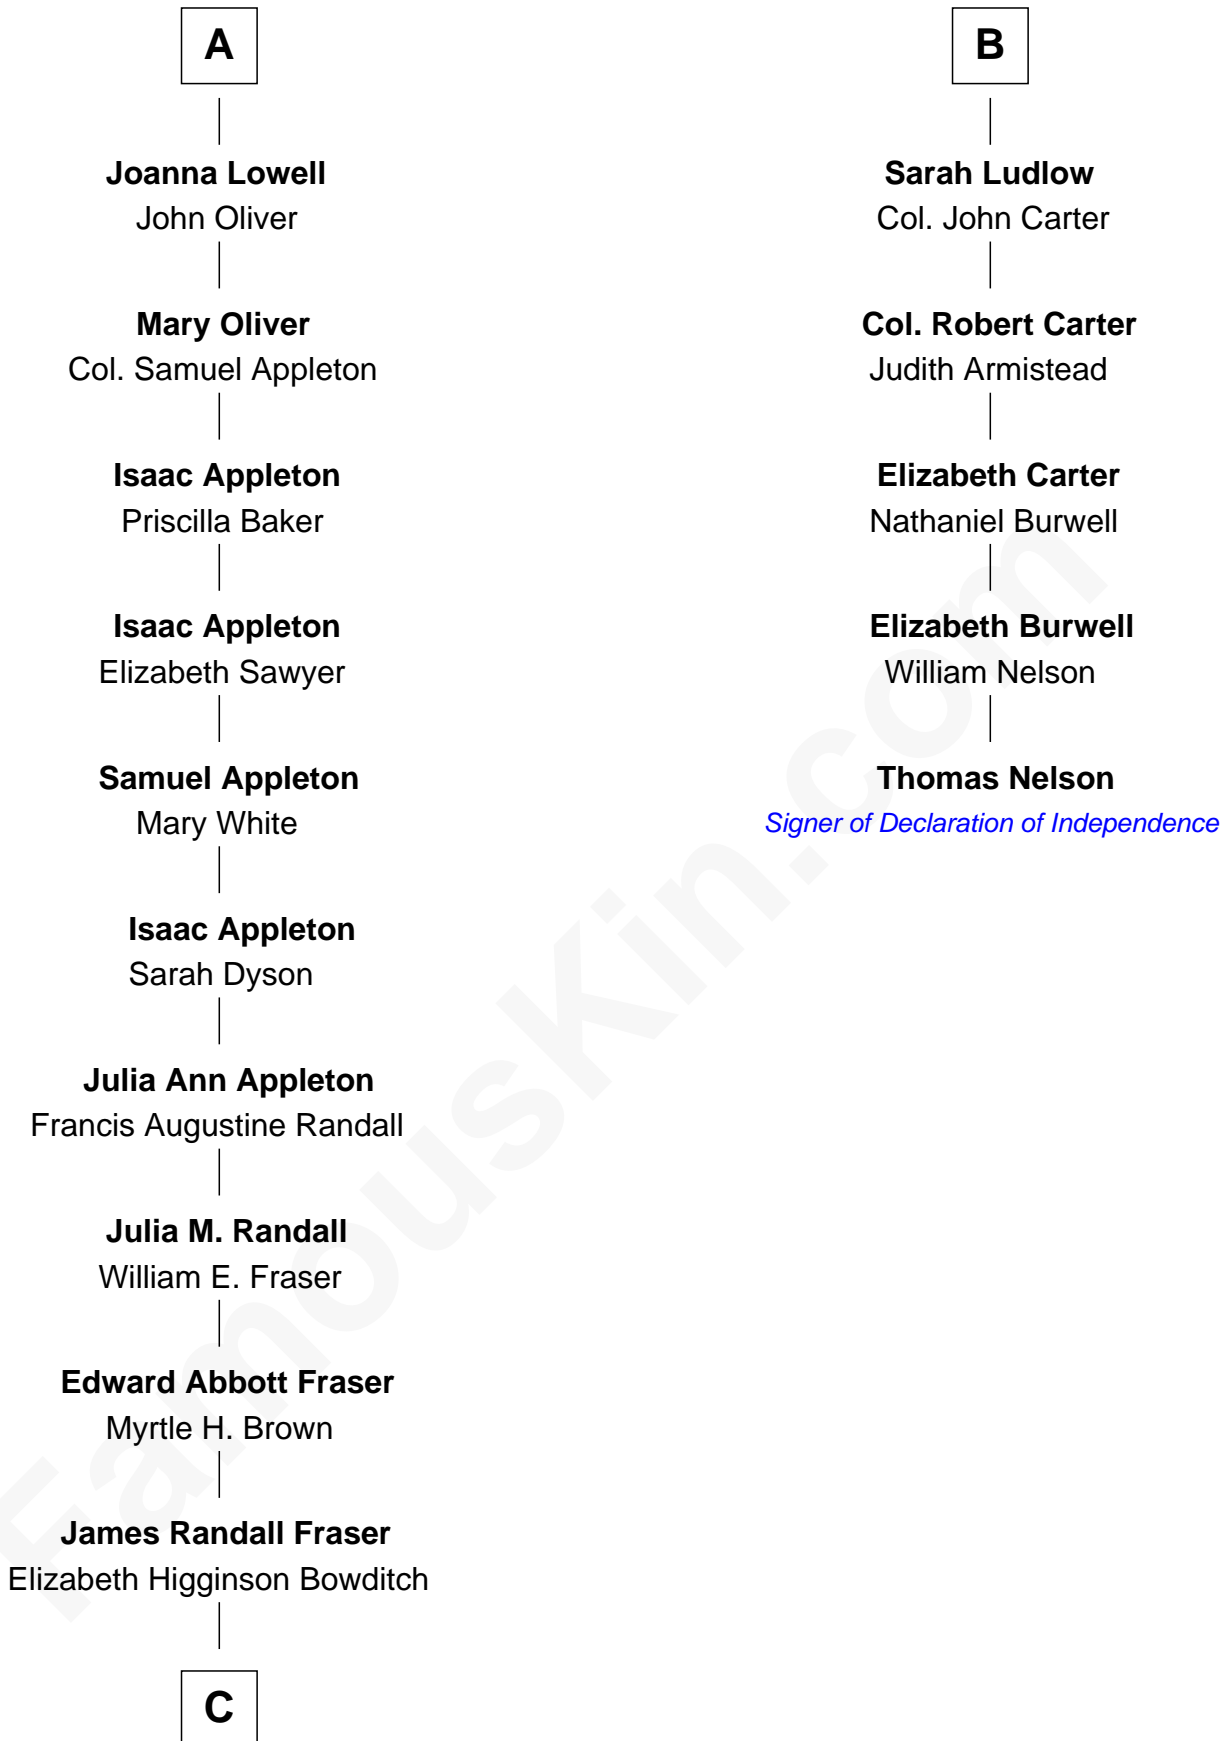

# FamousKin.com Relationship Chart of

**James Spader**

*TV and Movie Actor*

11th cousin 7 times removed of

**Thomas Nelson**

*Signer of the Declaration of Independence*

**C**

**Jean Fraser**  
Stoddard Greenwood Spader

**James Spader**  
*TV and Movie Actor*

FamousKin.com