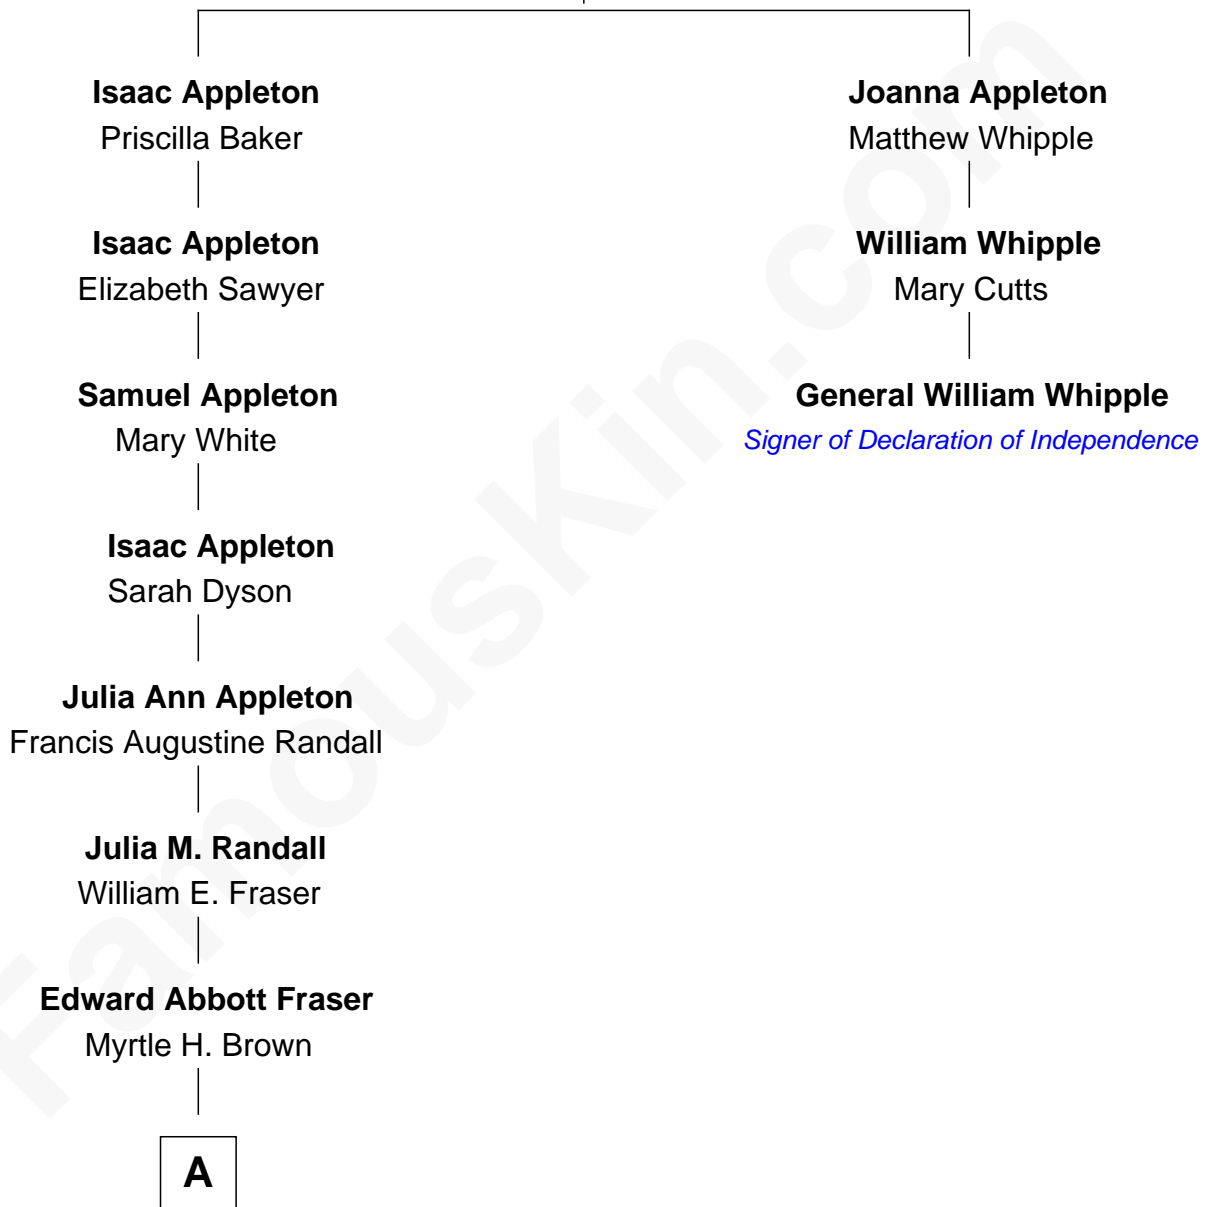

FamousKin.com Relationship Chart of

James Spader

TV and Movie Actor

2nd cousin 7 times removed of

General William Whipple

Signer of the Declaration of Independence

Col. Samuel Appleton

Mary Oliver

A

—
James Randall Fraser
Elizabeth Higginson Bowditch

—
Jean Fraser
Stoddard Greenwood Spader

—
James Spader
TV and Movie Actor

FamousKin.com