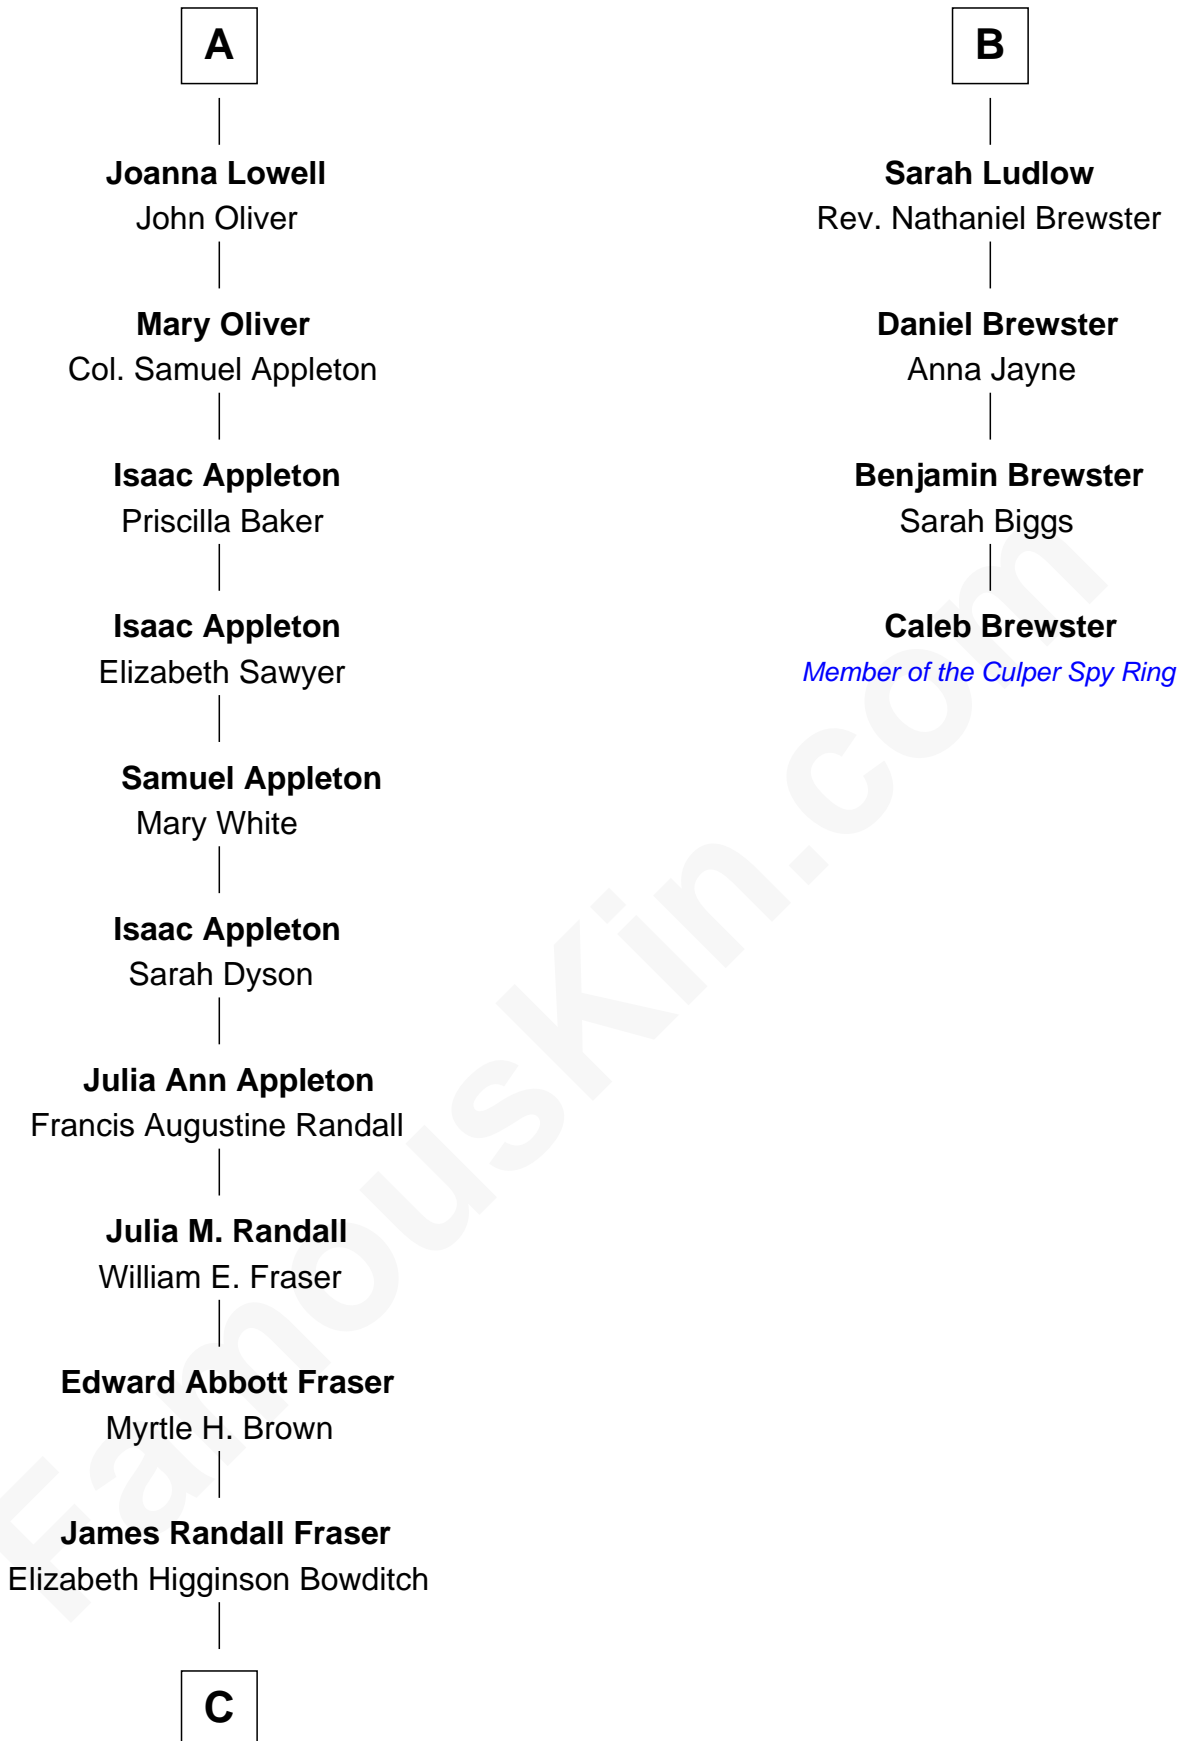

FamousKin.com Relationship Chart of

James Spader

TV and Movie Actor

10th cousin 8 times removed of

Caleb Brewster

Member of the Culper Spy Ring during the American Revolution

C

Jean Fraser
Stoddard Greenwood Spader