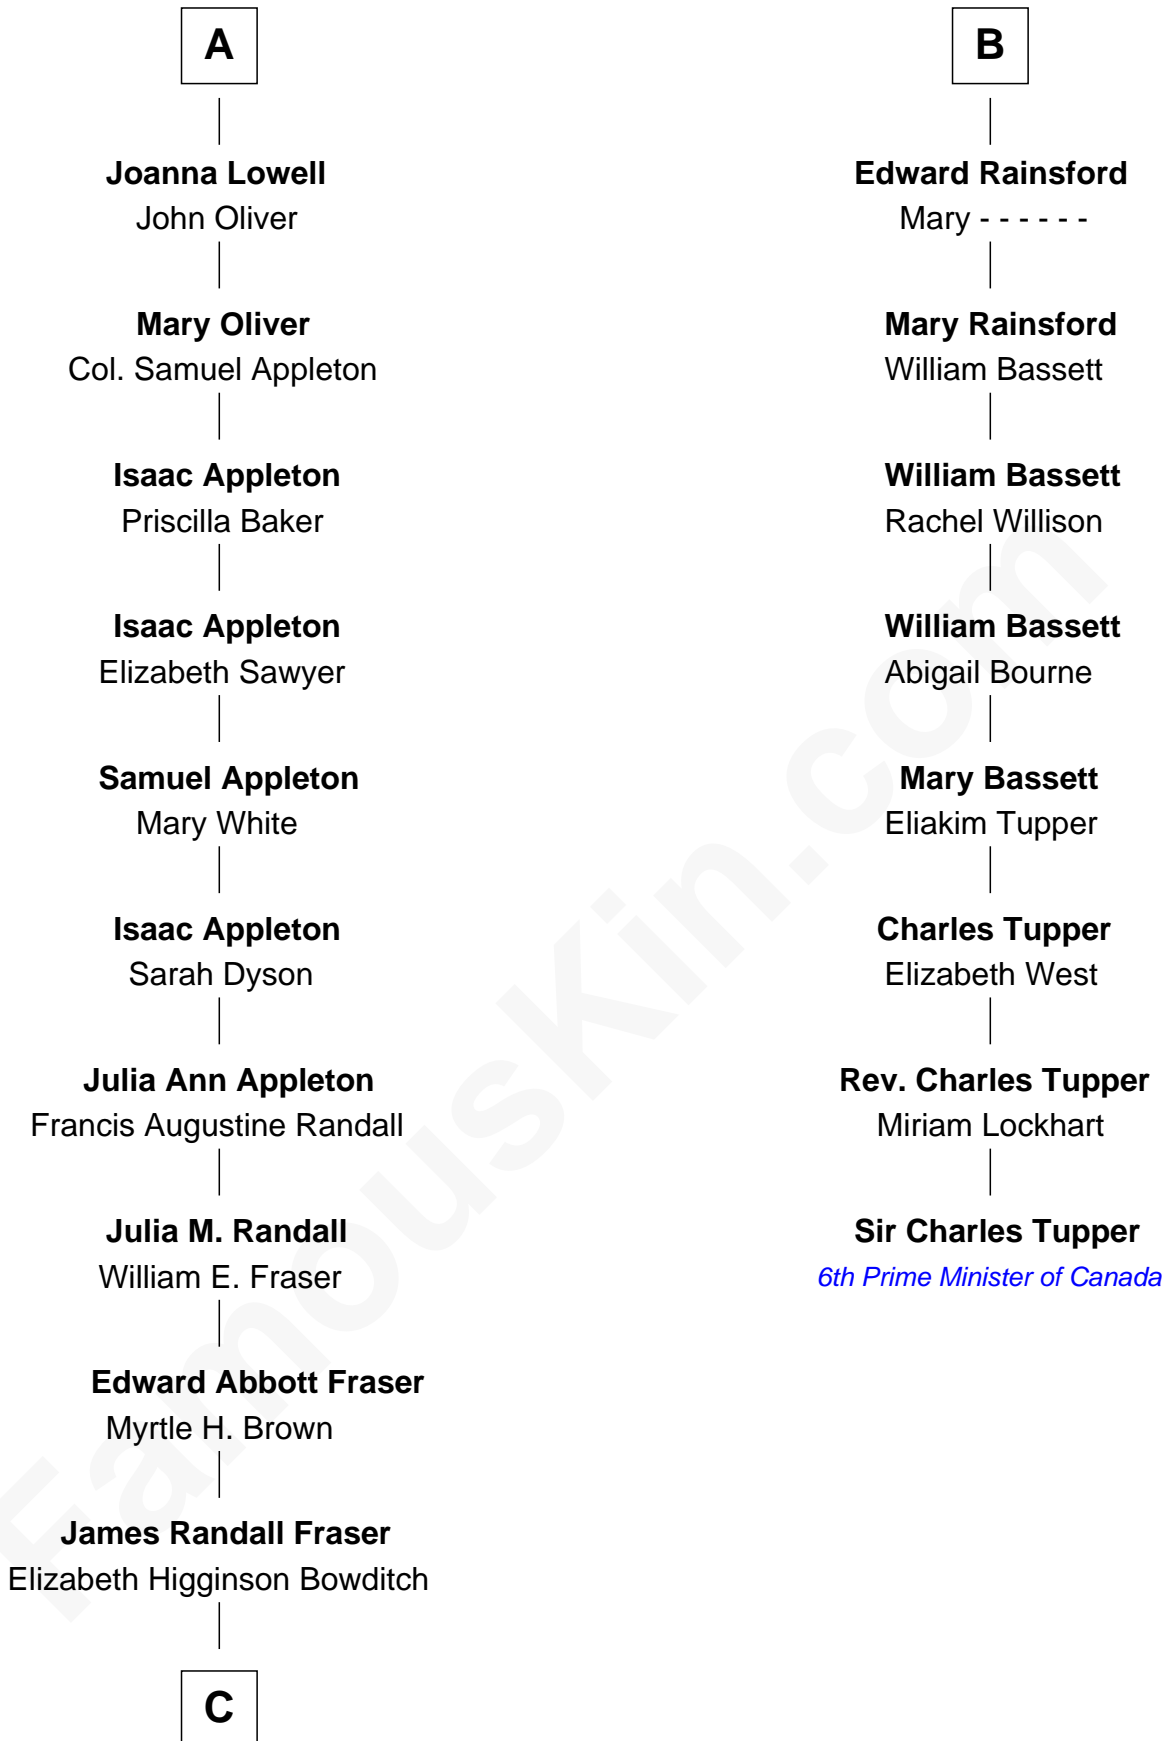

# FamousKin.com Relationship Chart of

**James Spader**

*TV and Movie Actor*

14th cousin 4 times removed of

**Sir Charles Tupper**

*6th Prime Minister of Canada*

**Sir Walter Hungerford**

Katherine Peverell

Margaret Botreaux

**Eleanor Hungerford**

Sir John White

**Robert White**

Margaret Gainsford

**Margaret White**

John Kirton

**Stephen Kirton**

Margaret Offley

**Thomas Kirton**

Mary Sadler

**Mary Kirton**

Robert Rainsford

**B**

**C**

**Jean Fraser**  
Stoddard Greenwood Spader